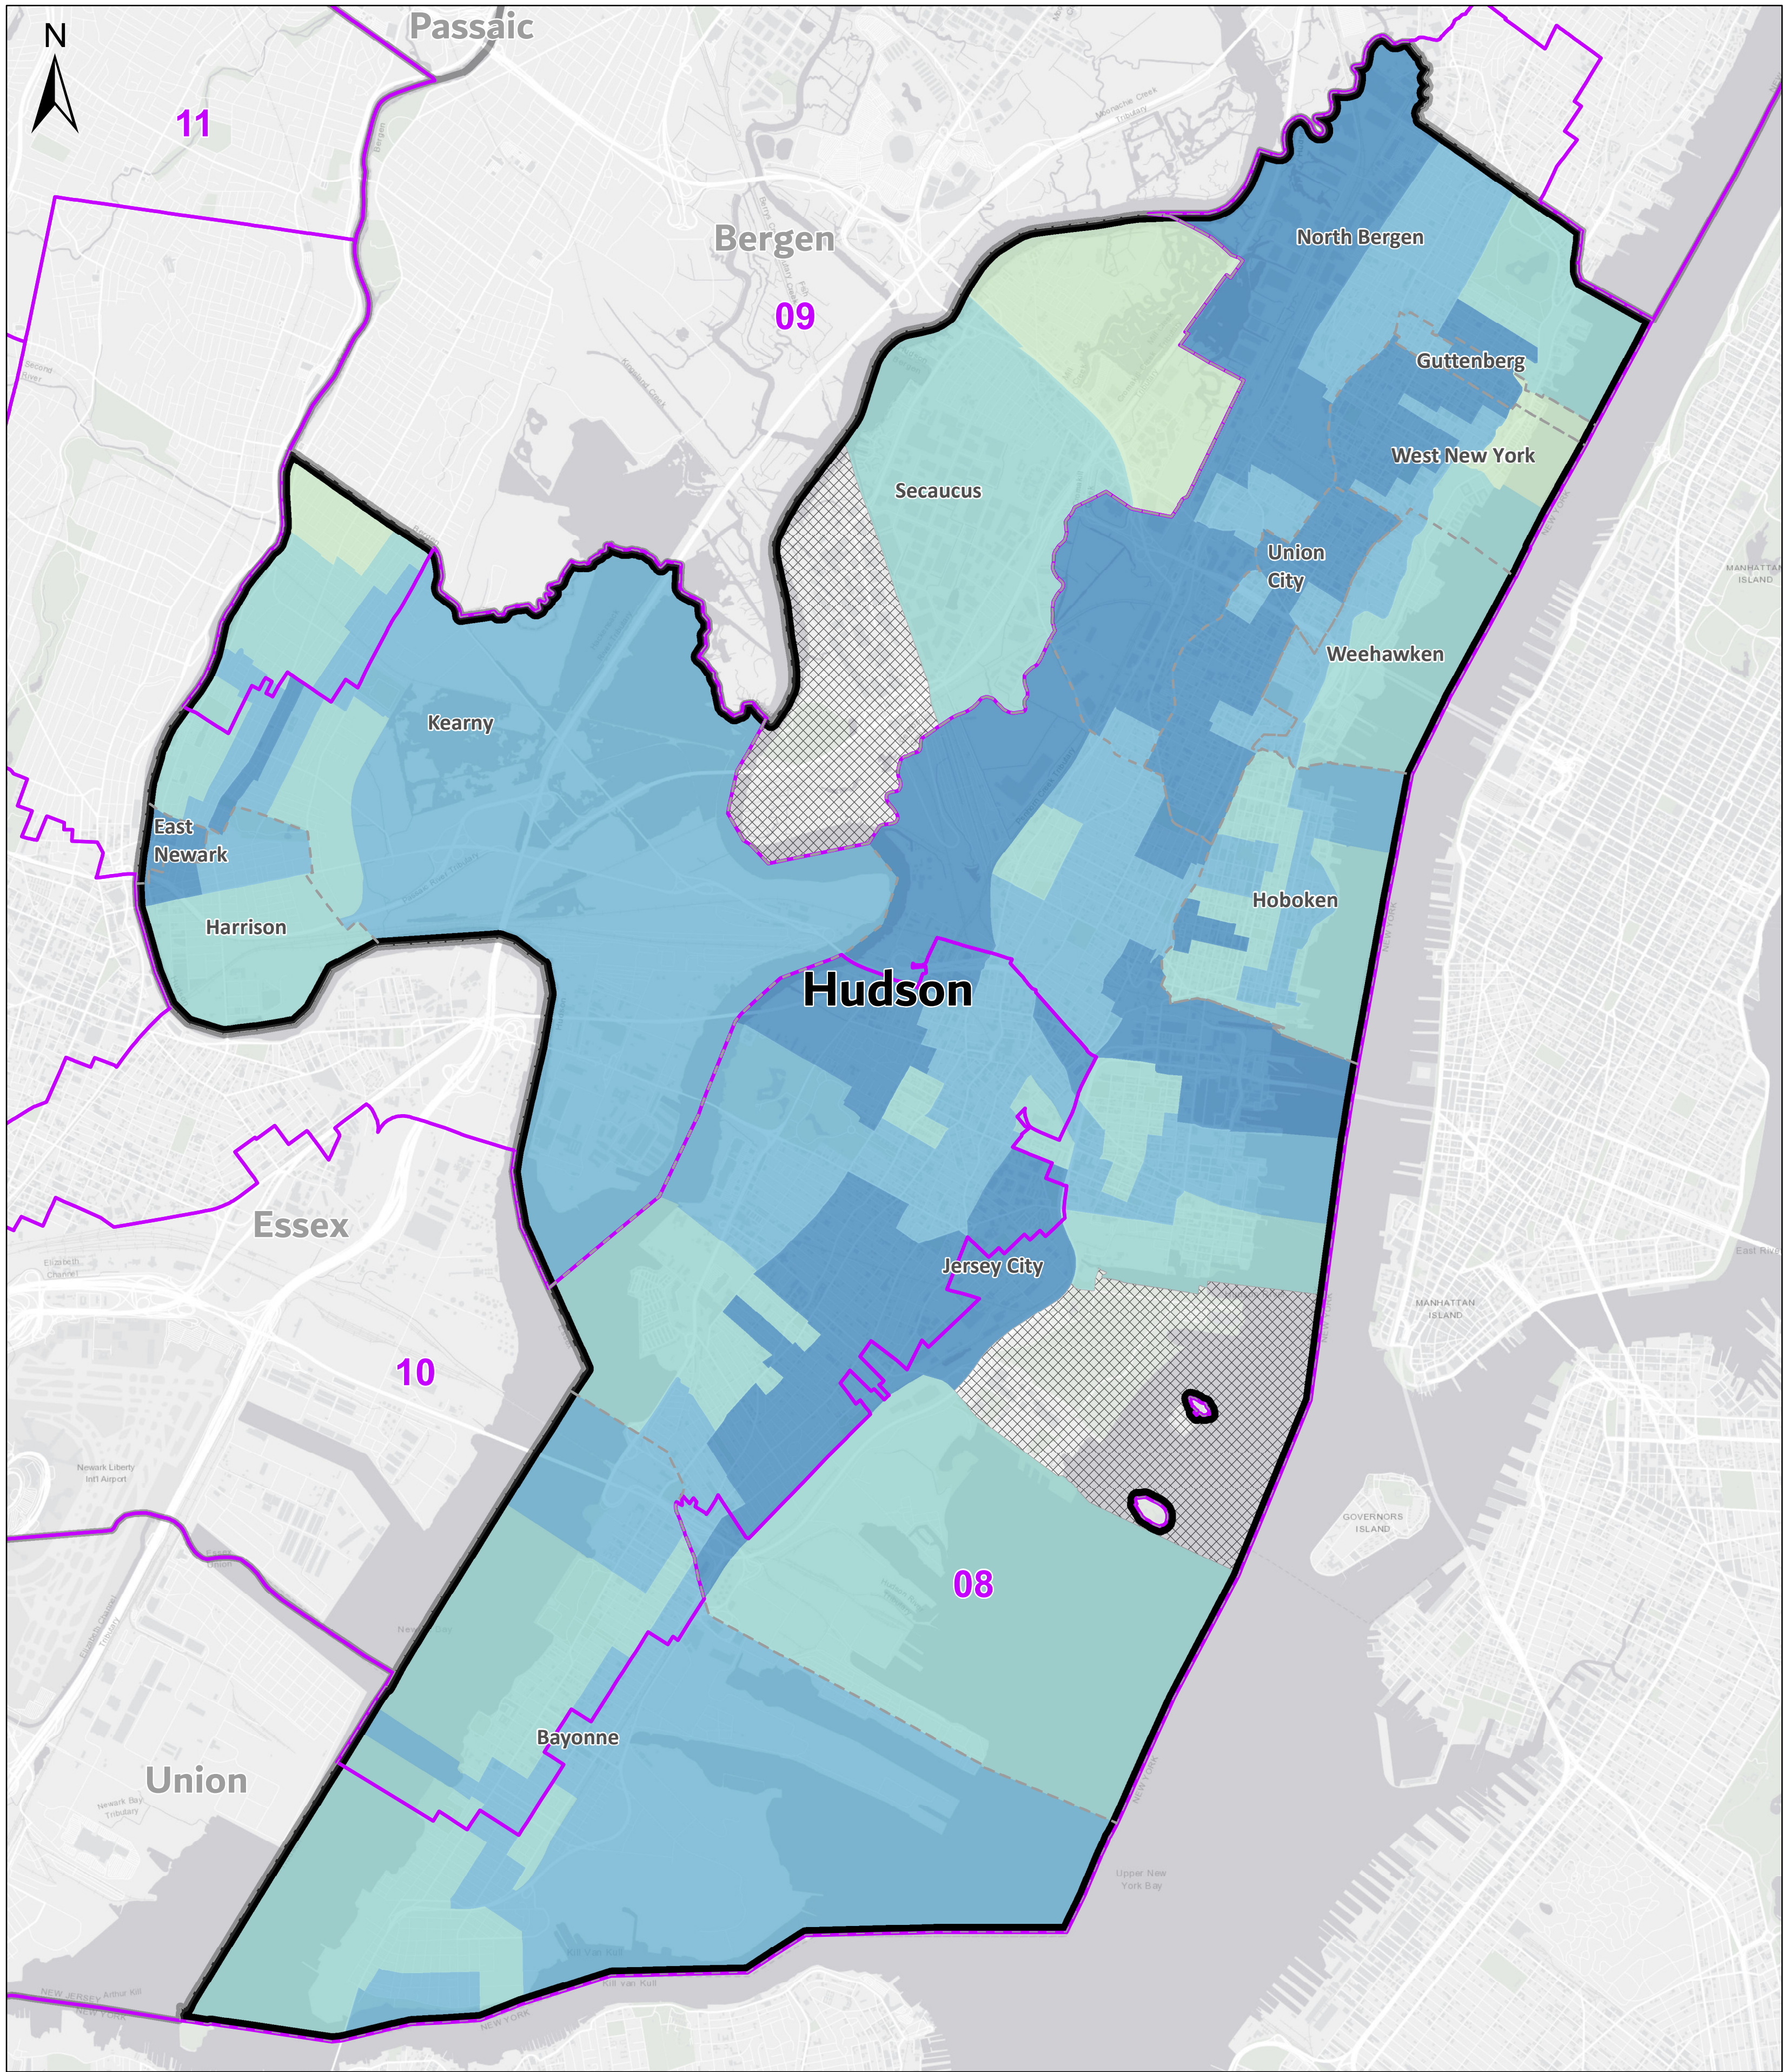

Hudson County Low Response Score

United States
Census
2020

NAD 1983 State Plane: New Jersey (2900)
Low Response Score data available at <https://www.census.gov/roam>