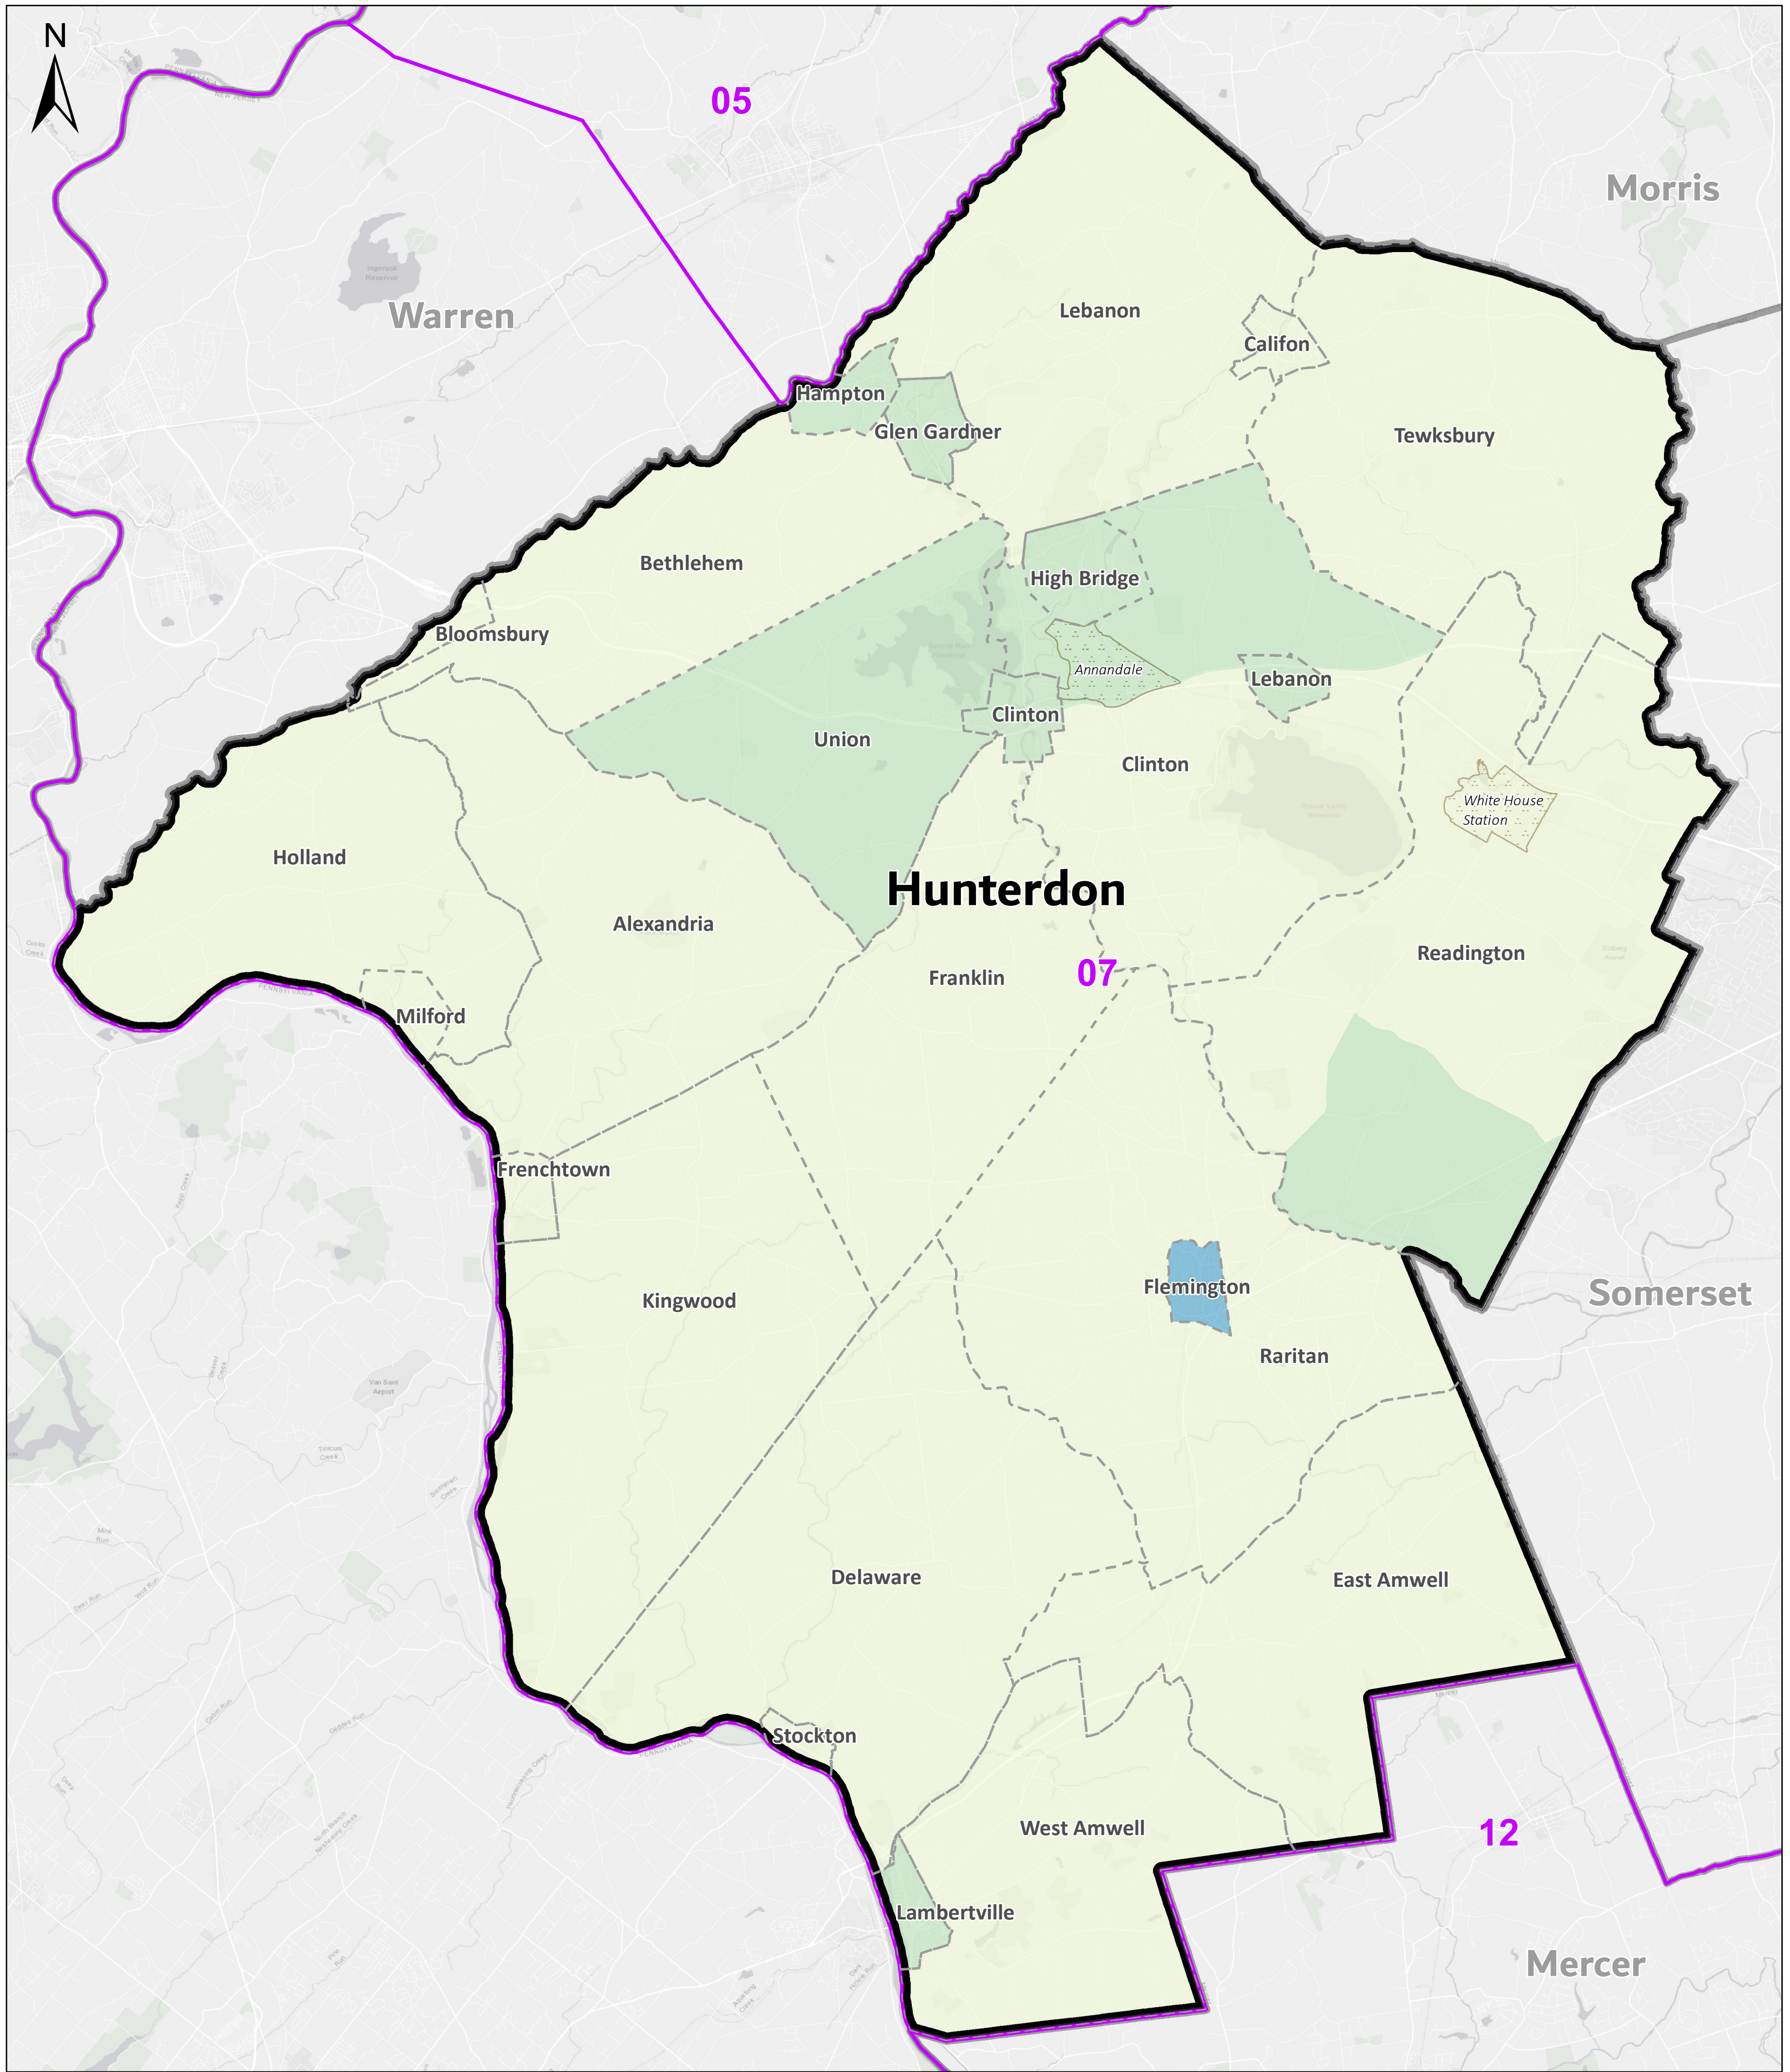

Hunterdon County Low Response Score

United States
Census
2020

NAD 1983 State Plane: New Jersey (2900)
Low Response Score data available at <https://www.census.gov/roam>

Legend

- County
- Congressional District
- Minor Civil Division
- Place

Low Response Score by Tract

- 30% - 49.9%
- 25% - 29.9%
- 20% - 24.9%
- 16% - 19.9%
- 0.1% - 15.9%
- Rate Not Calculated