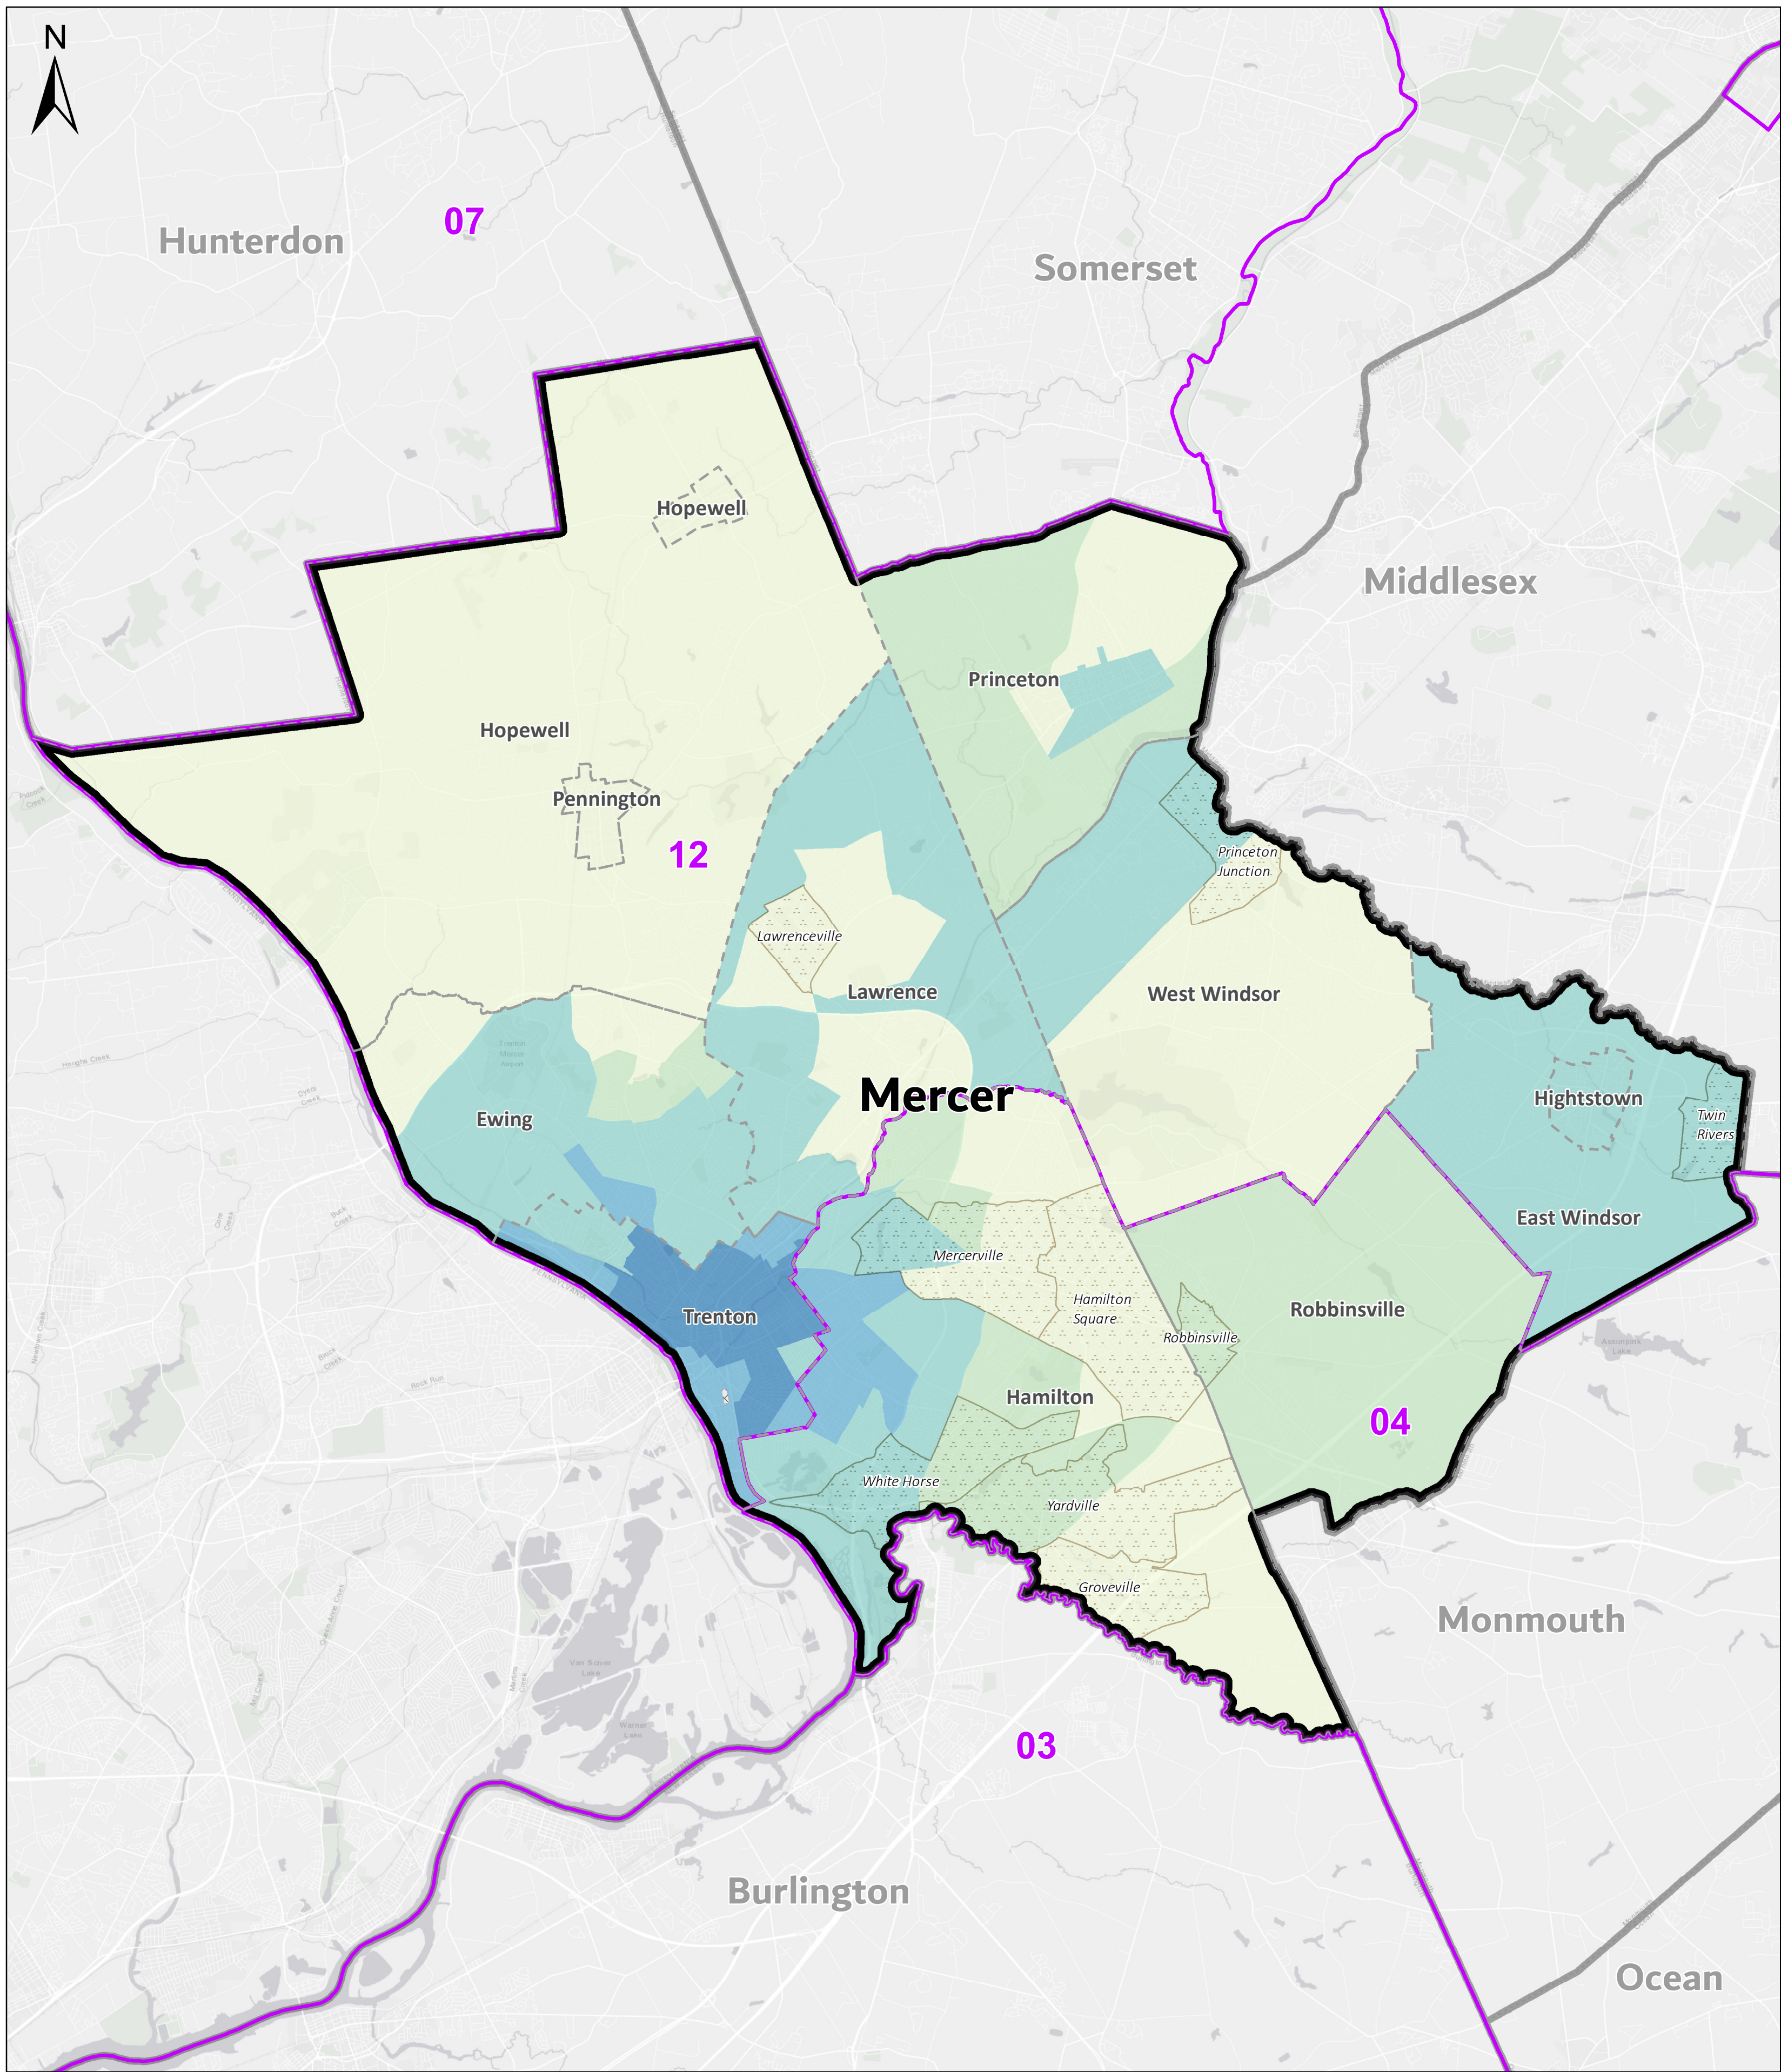

Mercer County Low Response Score

United States
Census
2020

NAD 1983 State Plane: New Jersey (2900)
Low Response Score data available at <https://www.census.gov/roam>

Legend

- County
- Congressional District
- Minor Civil Division
- Place

Low Response Score by Tract

- 30% - 49.9%
- 25% - 29.9%
- 20% - 24.9%
- 16% - 19.9%
- 0.1% - 15.9%
- Rate Not Calculated