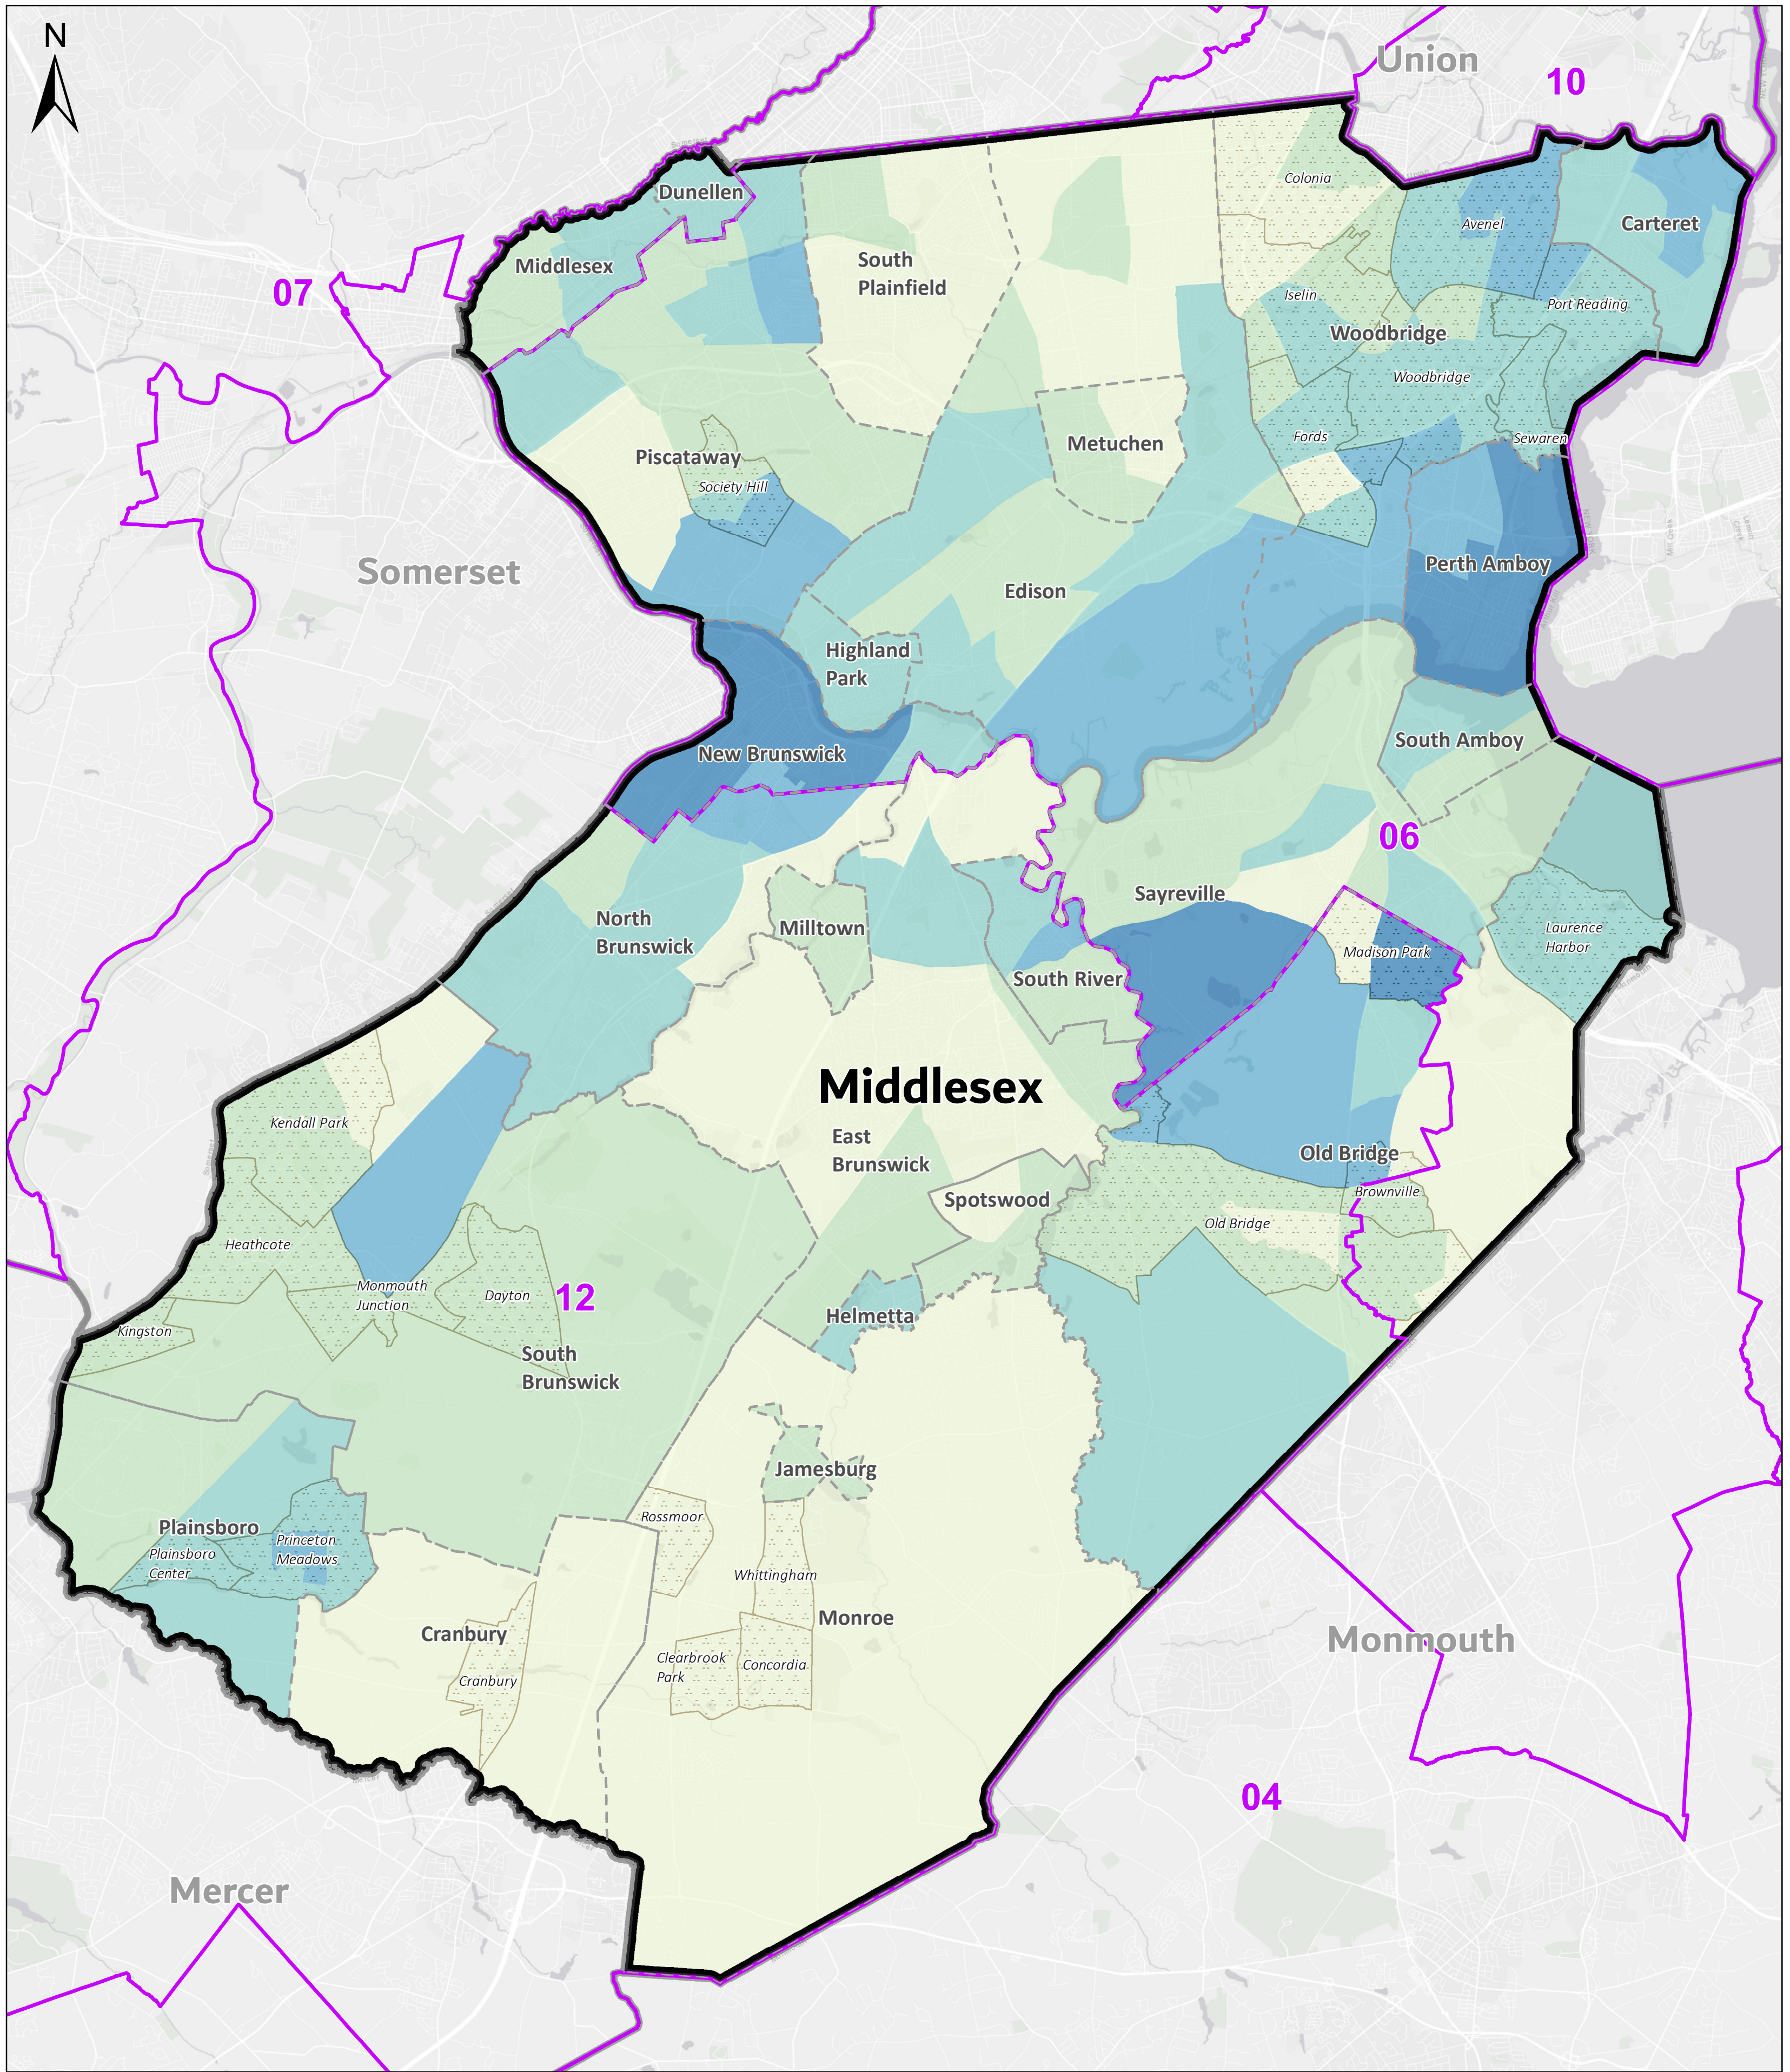

# Middlesex County Low Response Score

United States  
**Census**  
**2020**

NAD 1983 State Plane: New Jersey (2900)  
Low Response Score data available at <https://www.census.gov/roam>

**Legend**

- County
- Congressional District
- Minor Civil Division
- Place

**Low Response Score by Tract**

- 30% - 49.9%
- 25% - 29.9%
- 20% - 24.9%
- 16% - 19.9%
- 0.1% - 15.9%
- Rate Not Calculated