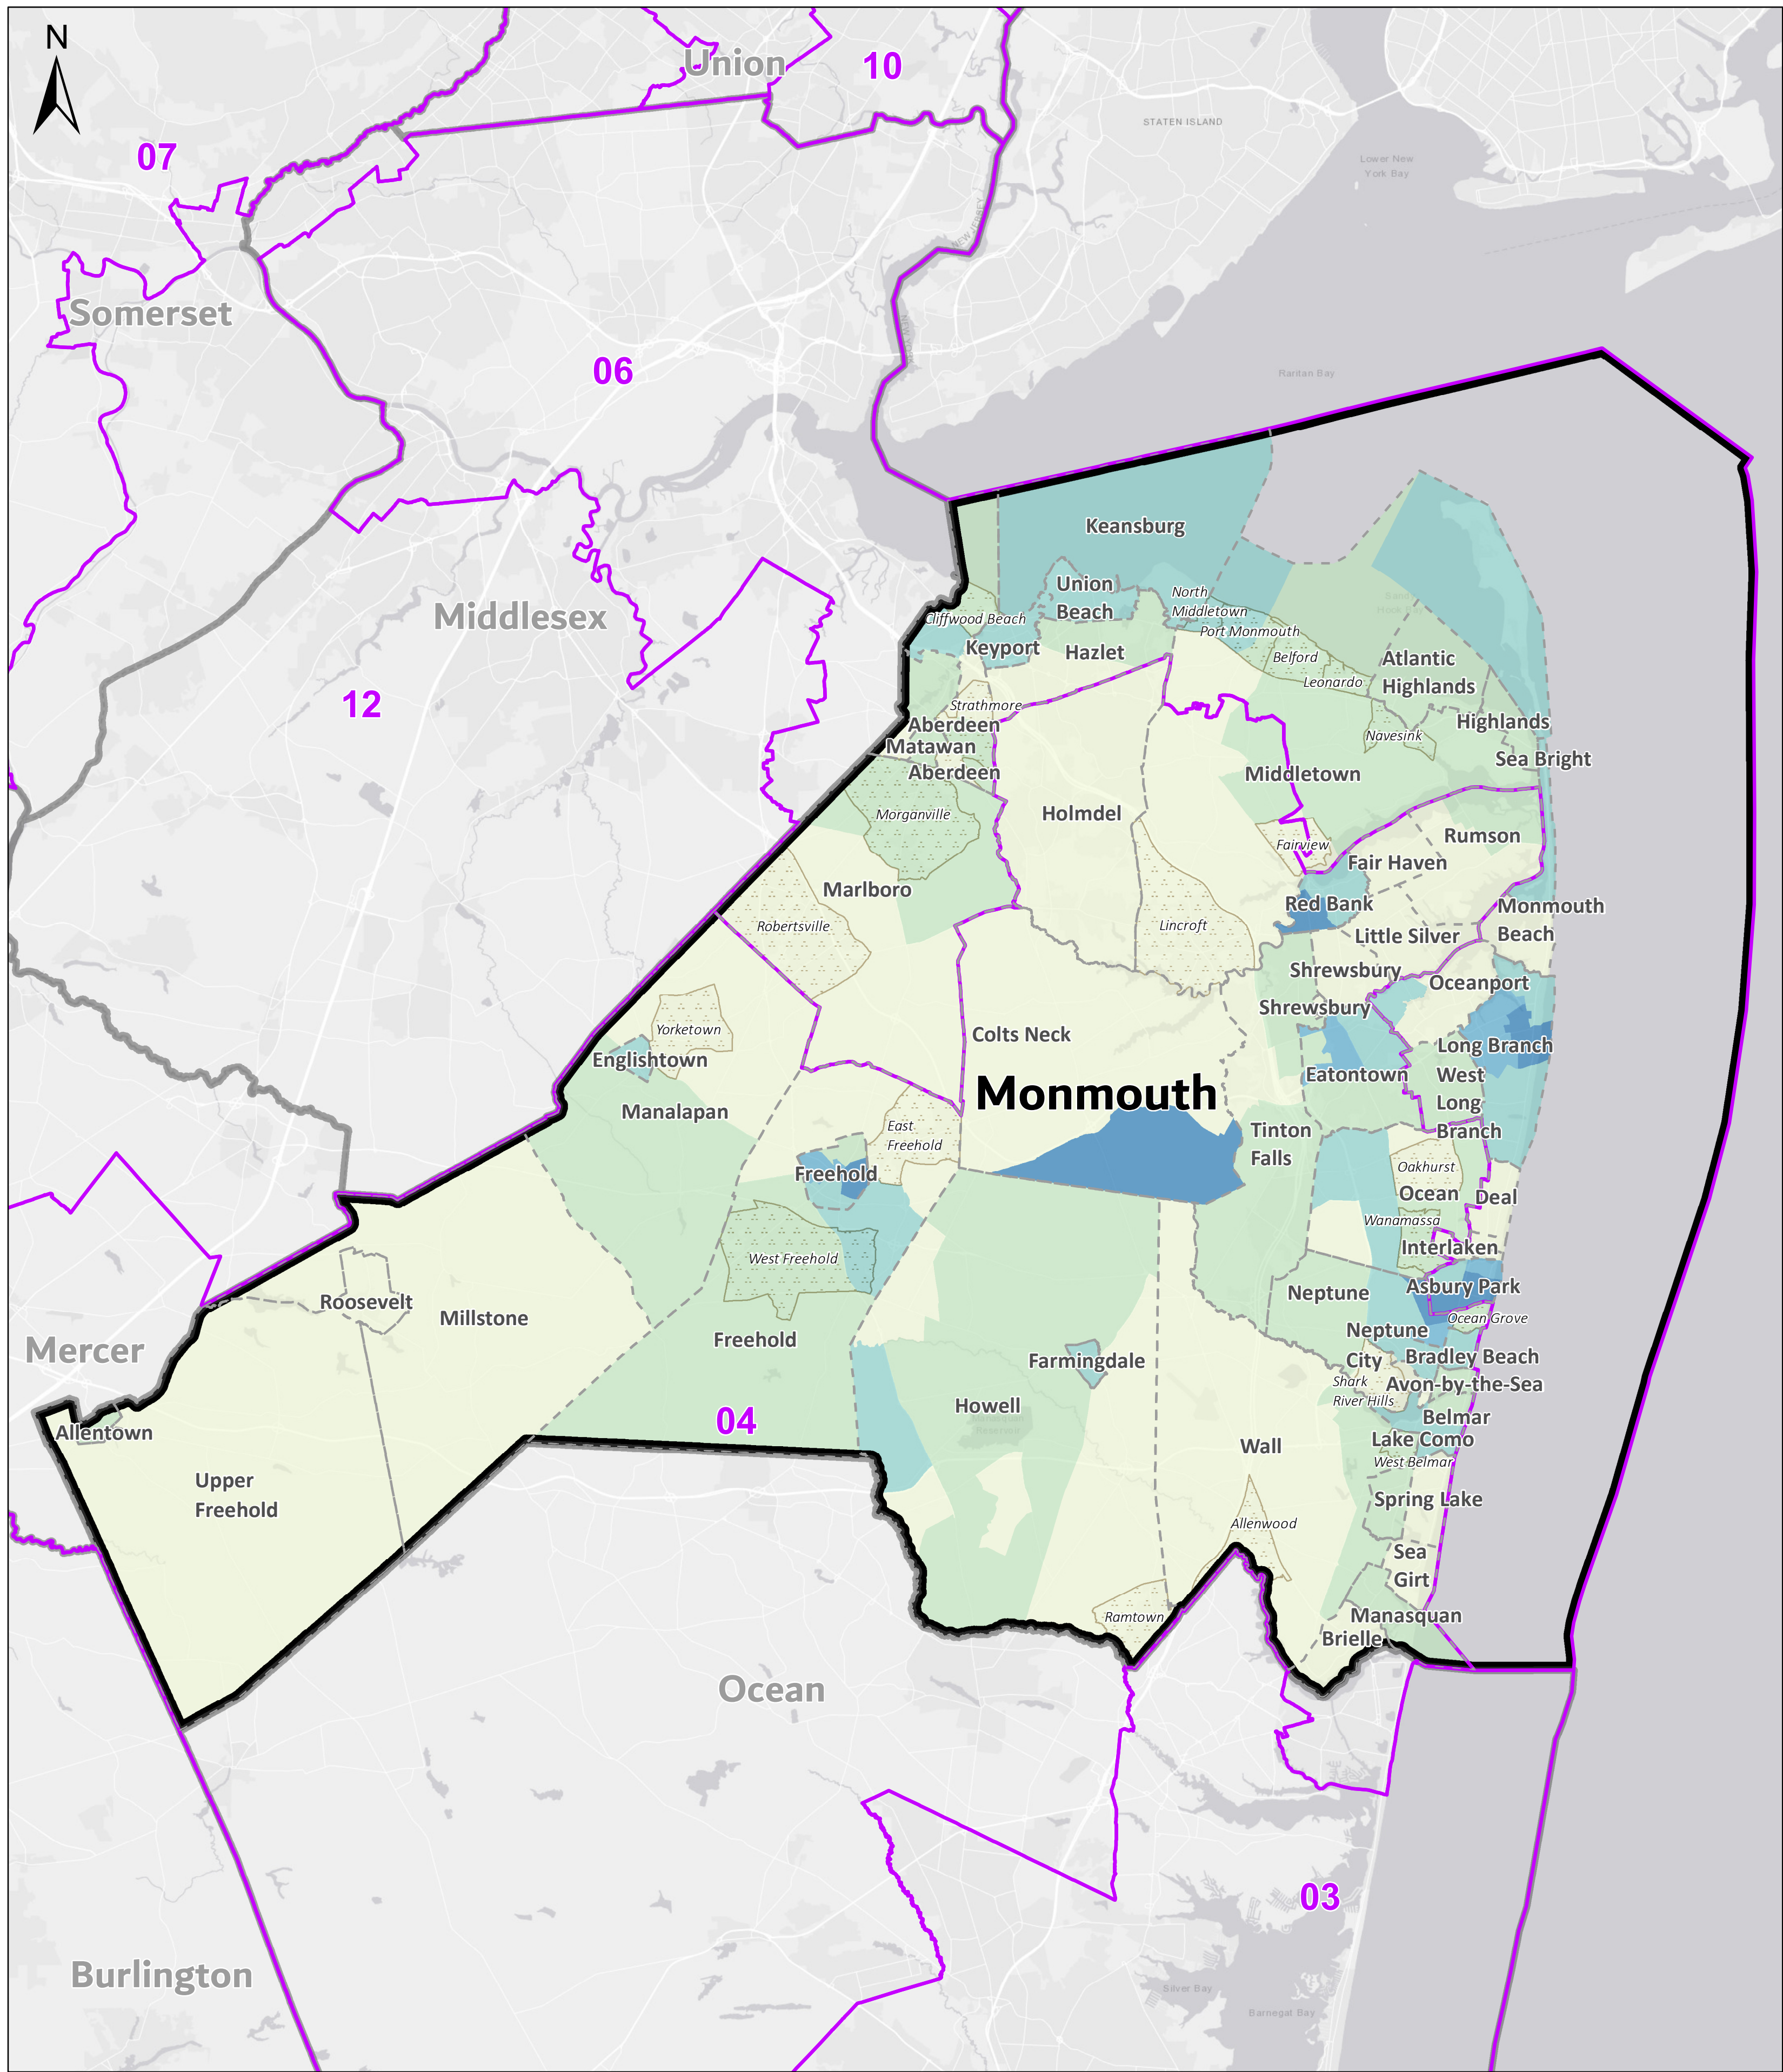

Monmouth County Low Response Score

United States
Census
2020

NAD 1983 State Plane: New Jersey (2900)
Low Response Score data available at <https://www.census.gov/roam>

Legend

- County
- Congressional District
- Minor Civil Division
- Place

Low Response Score by Tract

- 30% - 49.9%
- 25% - 29.9%
- 20% - 24.9%
- 16% - 19.9%
- 0.1% - 15.9%
- Rate Not Calculated