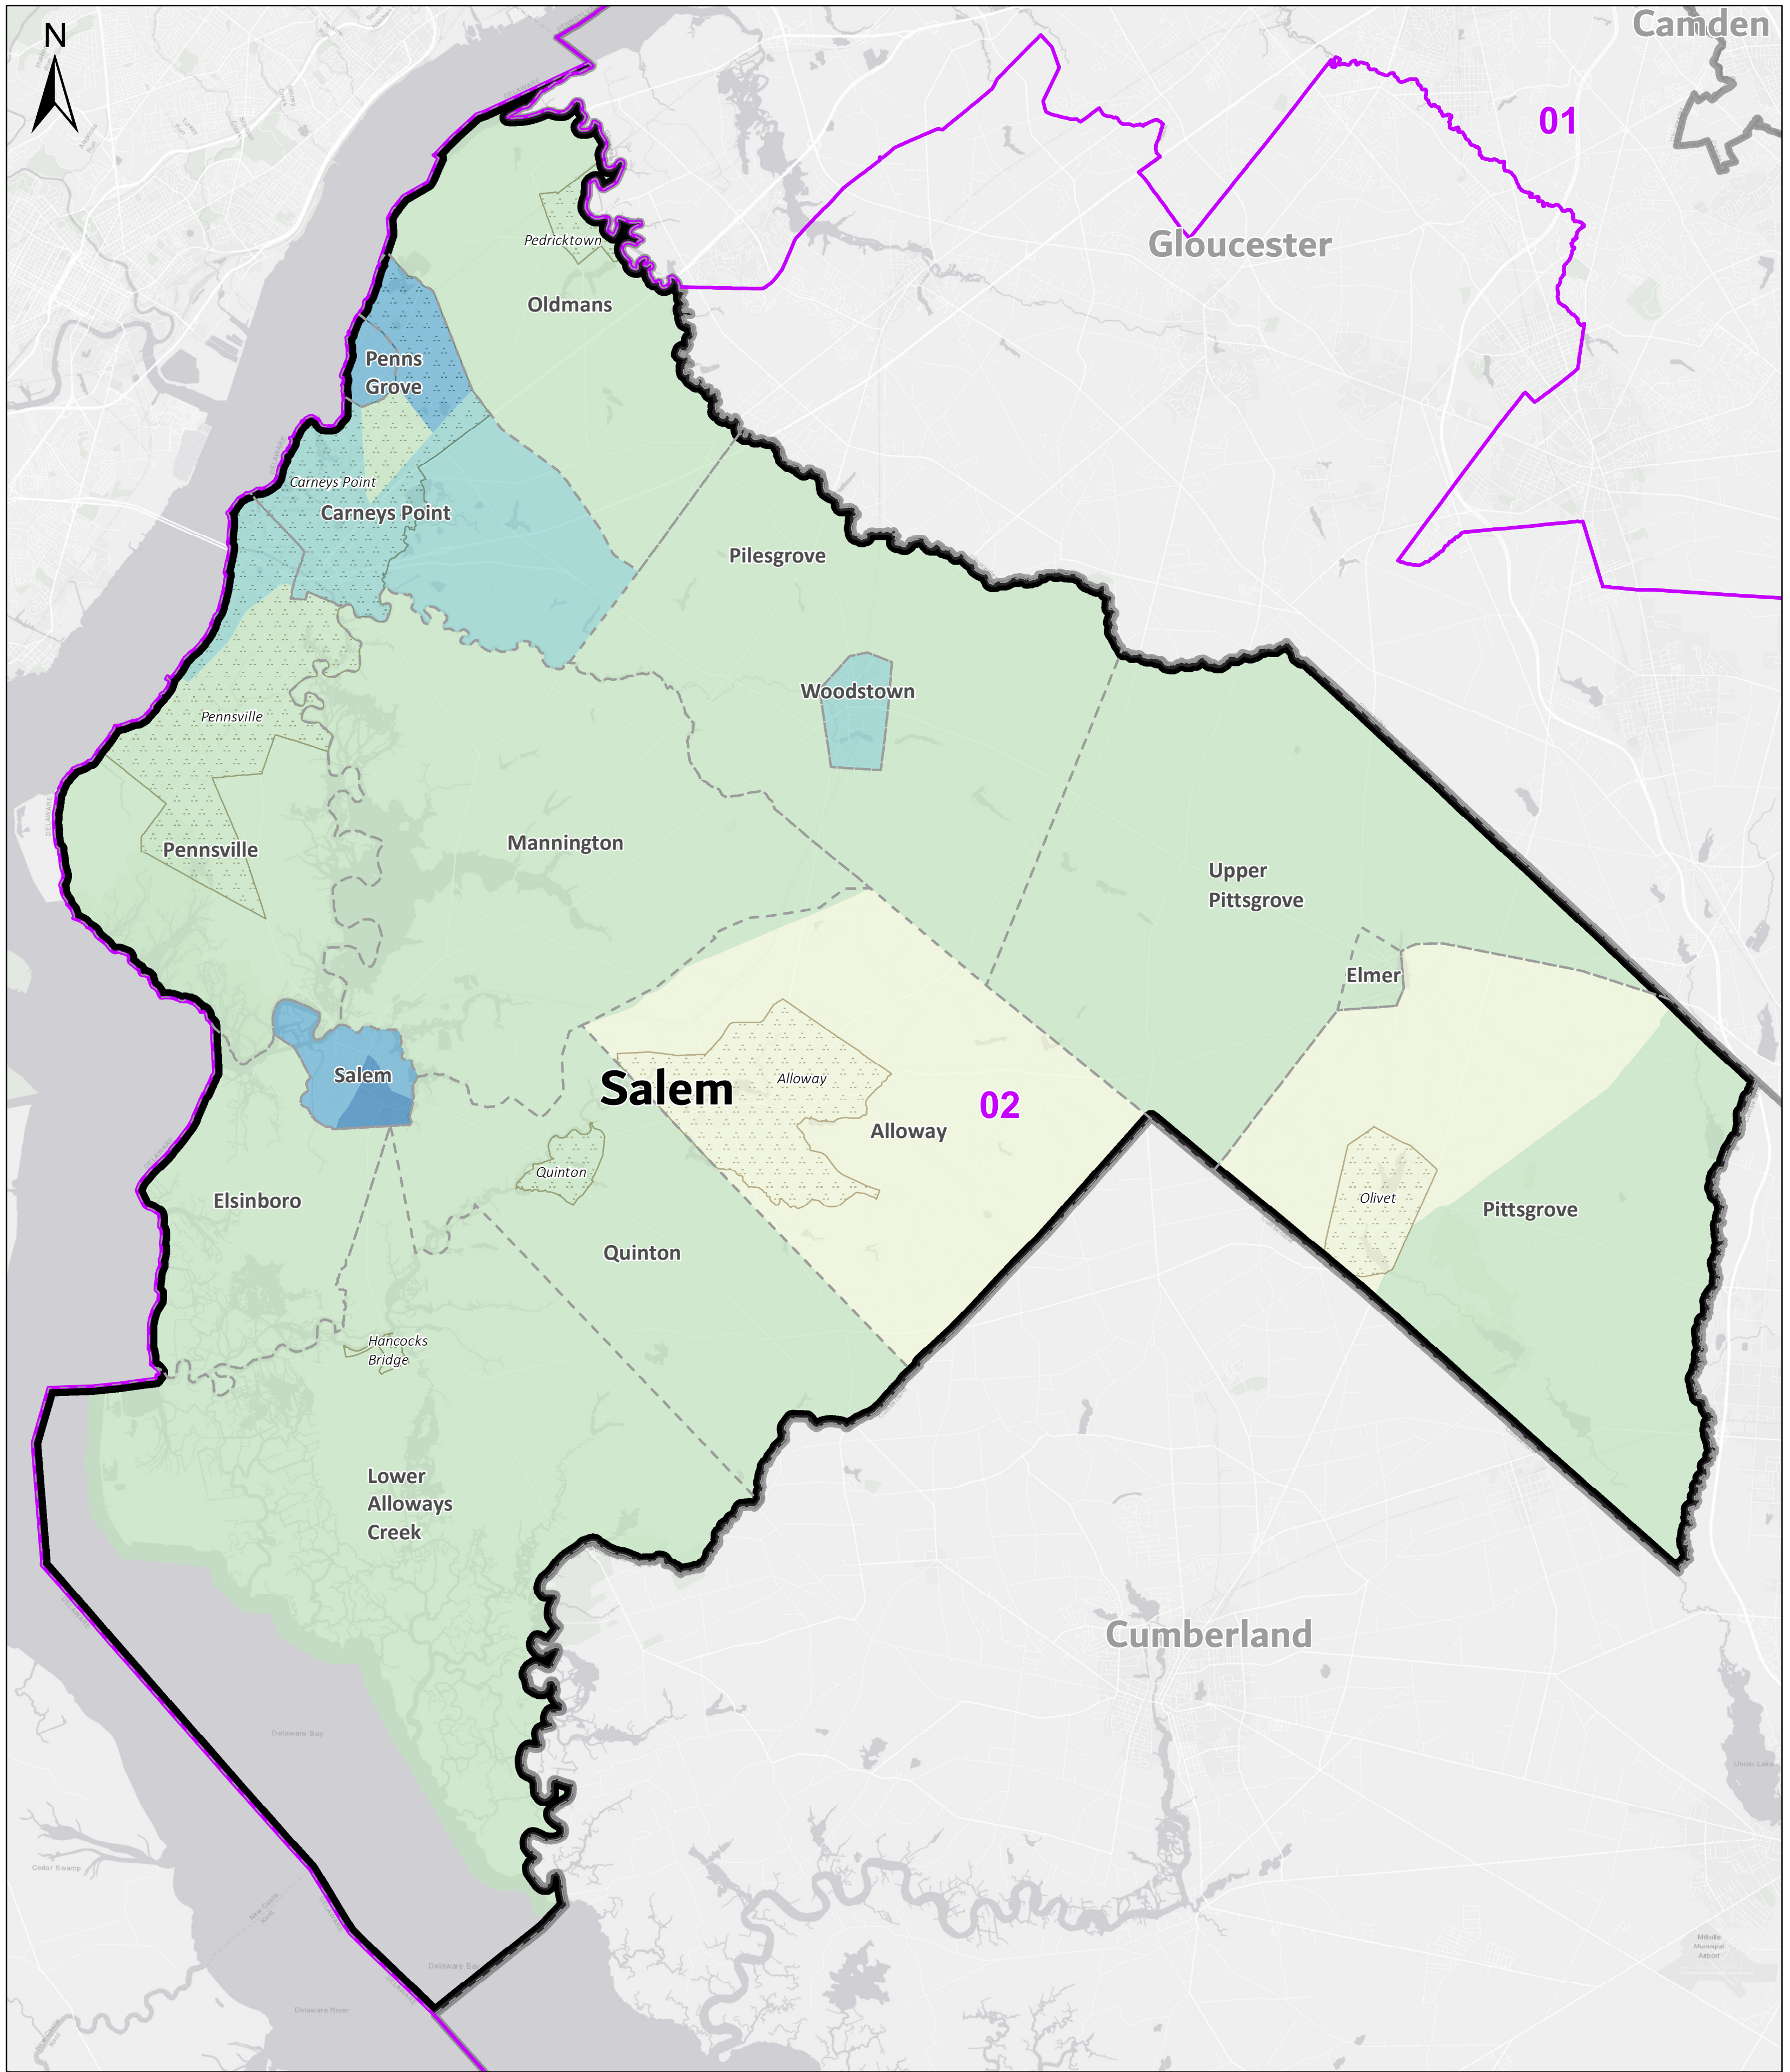

# Salem County Low Response Score

United States  
**Census**  
**2020**

NAD 1983 State Plane: New Jersey (2900)  
Low Response Score data available at <https://www.census.gov/roam>

**Legend**

- County
- Congressional District
- Minor Civil Division
- Place

**Low Response Score by Tract**

- 30% - 49.9%
- 25% - 29.9%
- 20% - 24.9%
- 16% - 19.9%
- 0.1% - 15.9%
- Rate Not Calculated