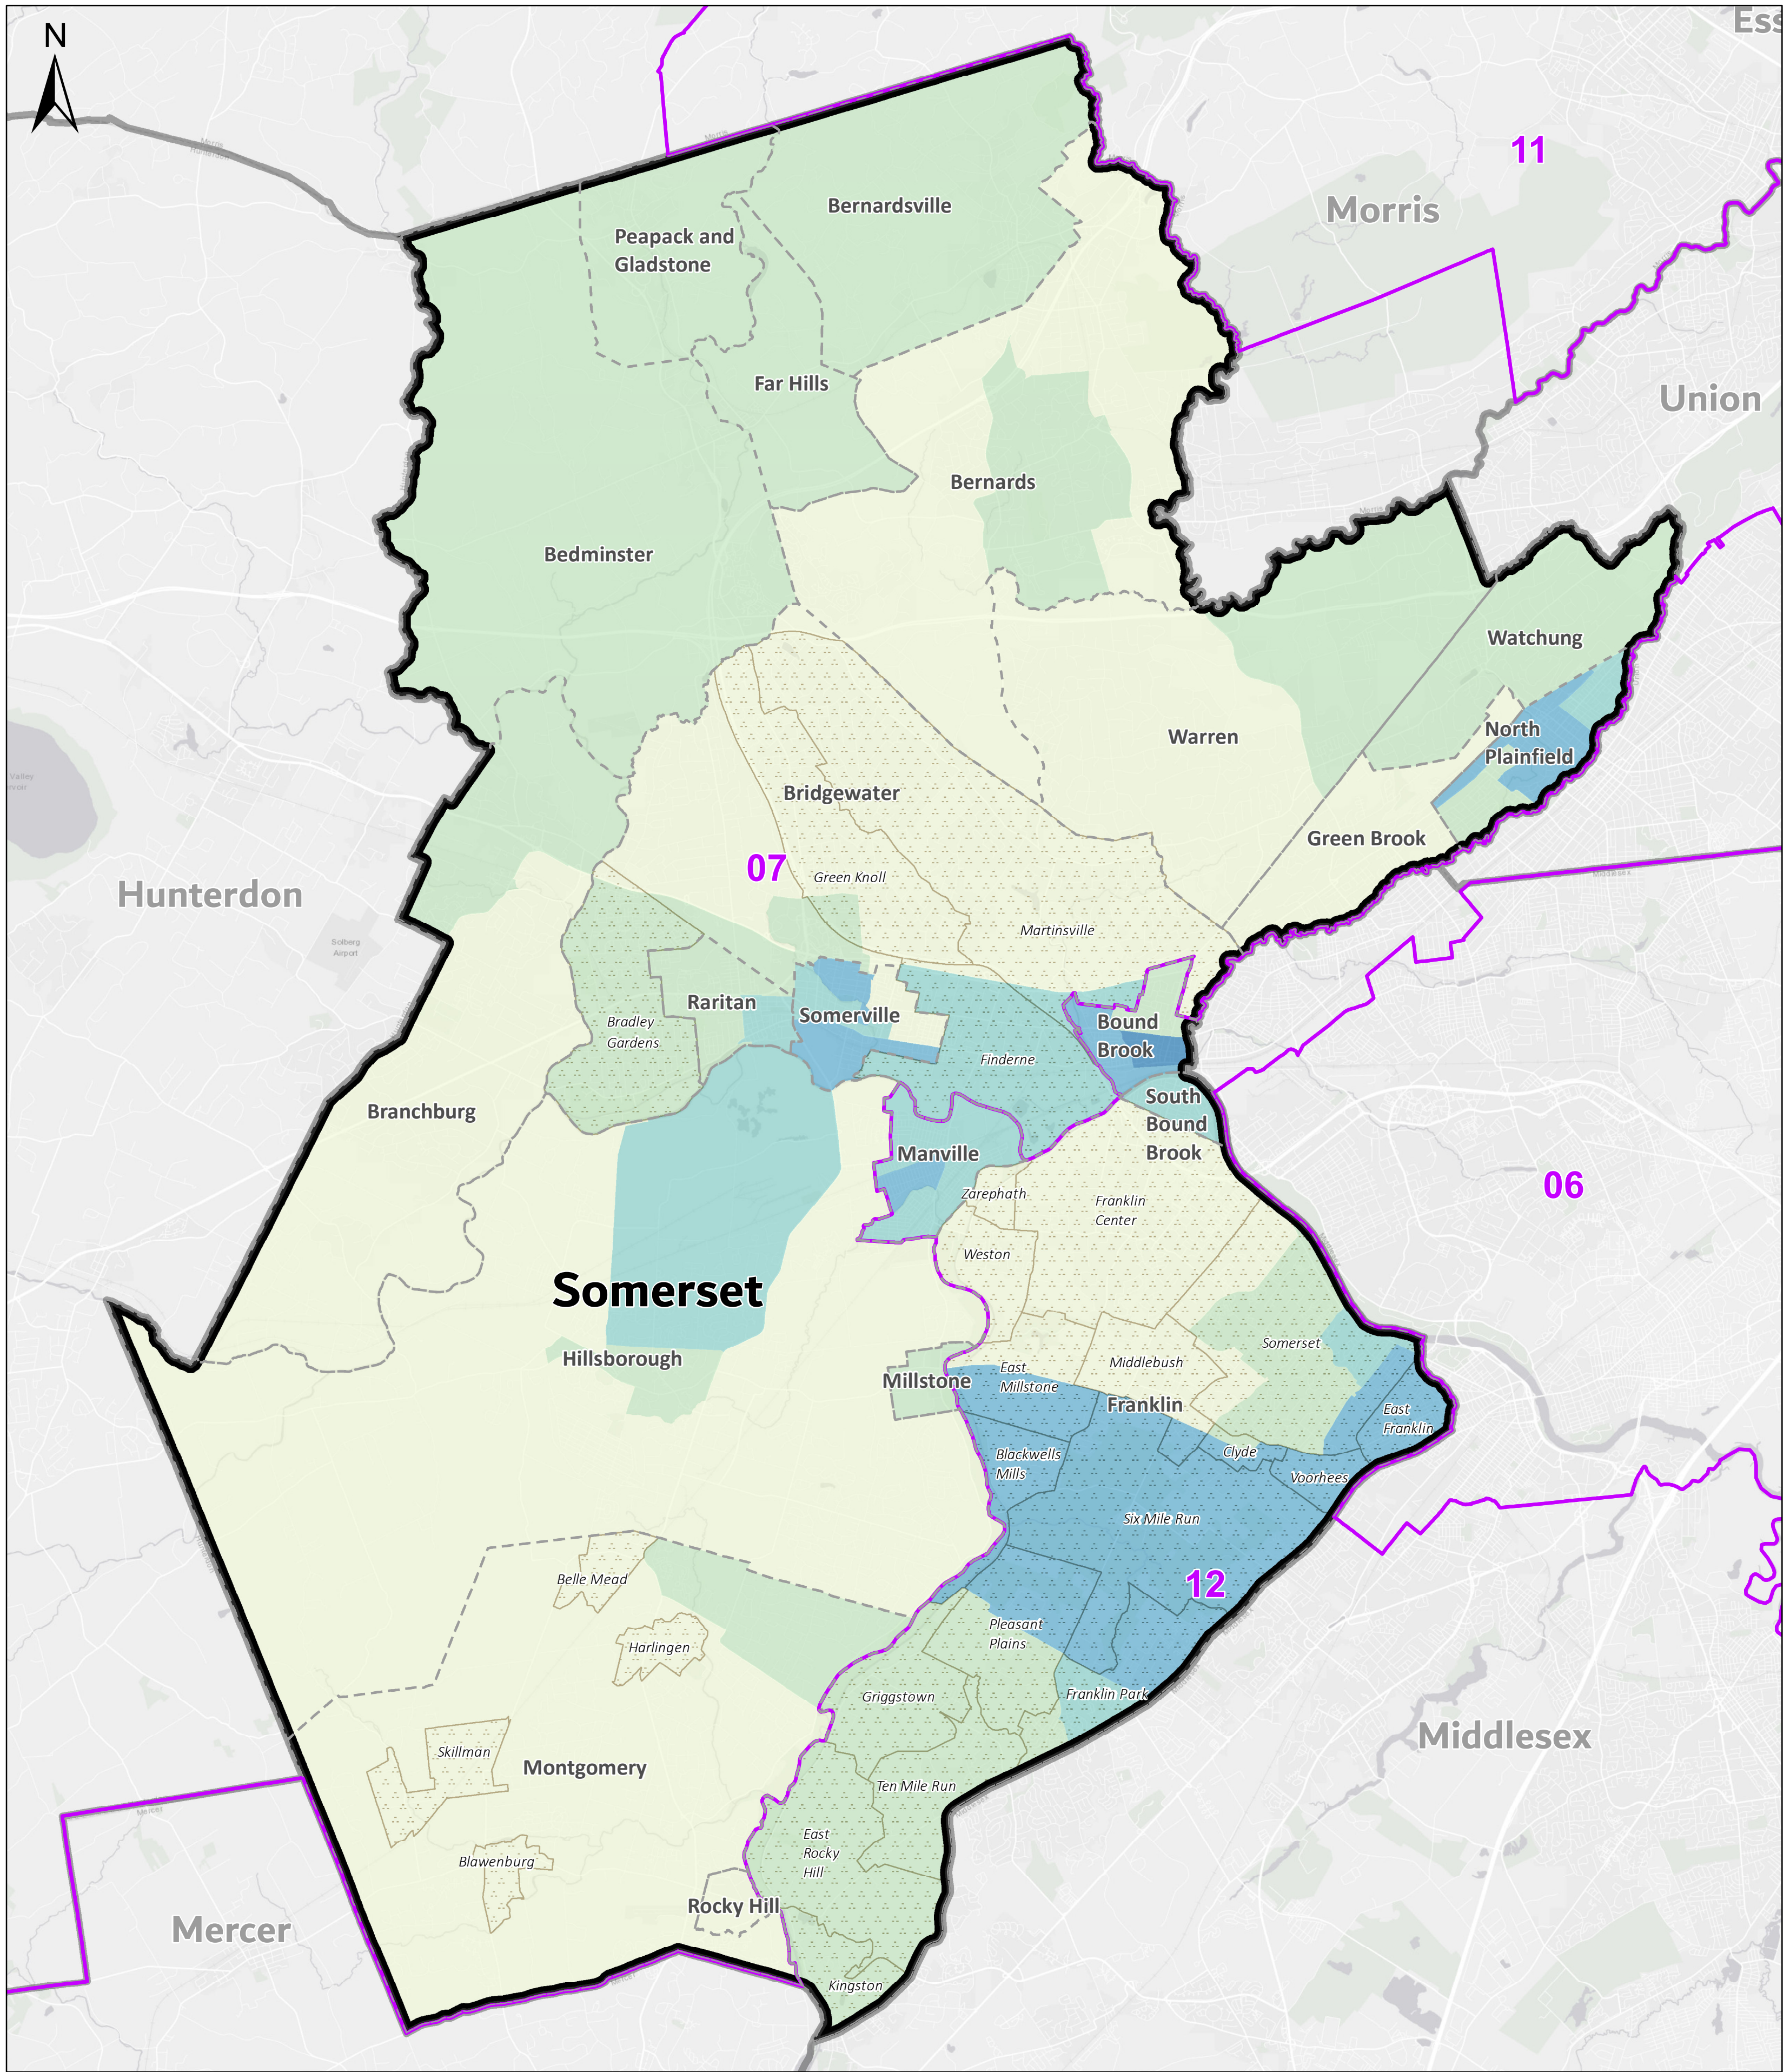

Somerset County Low Response Score

United States
Census
2020

NAD 1983 State Plane: New Jersey (2900)
Low Response Score data available at <https://www.census.gov/roam>

Legend

- County
- Congressional District
- Minor Civil Division
- Place

Low Response Score by Tract

- 30% - 49.9%
- 25% - 29.9%
- 20% - 24.9%
- 16% - 19.9%
- 0.1% - 15.9%
- Rate Not Calculated