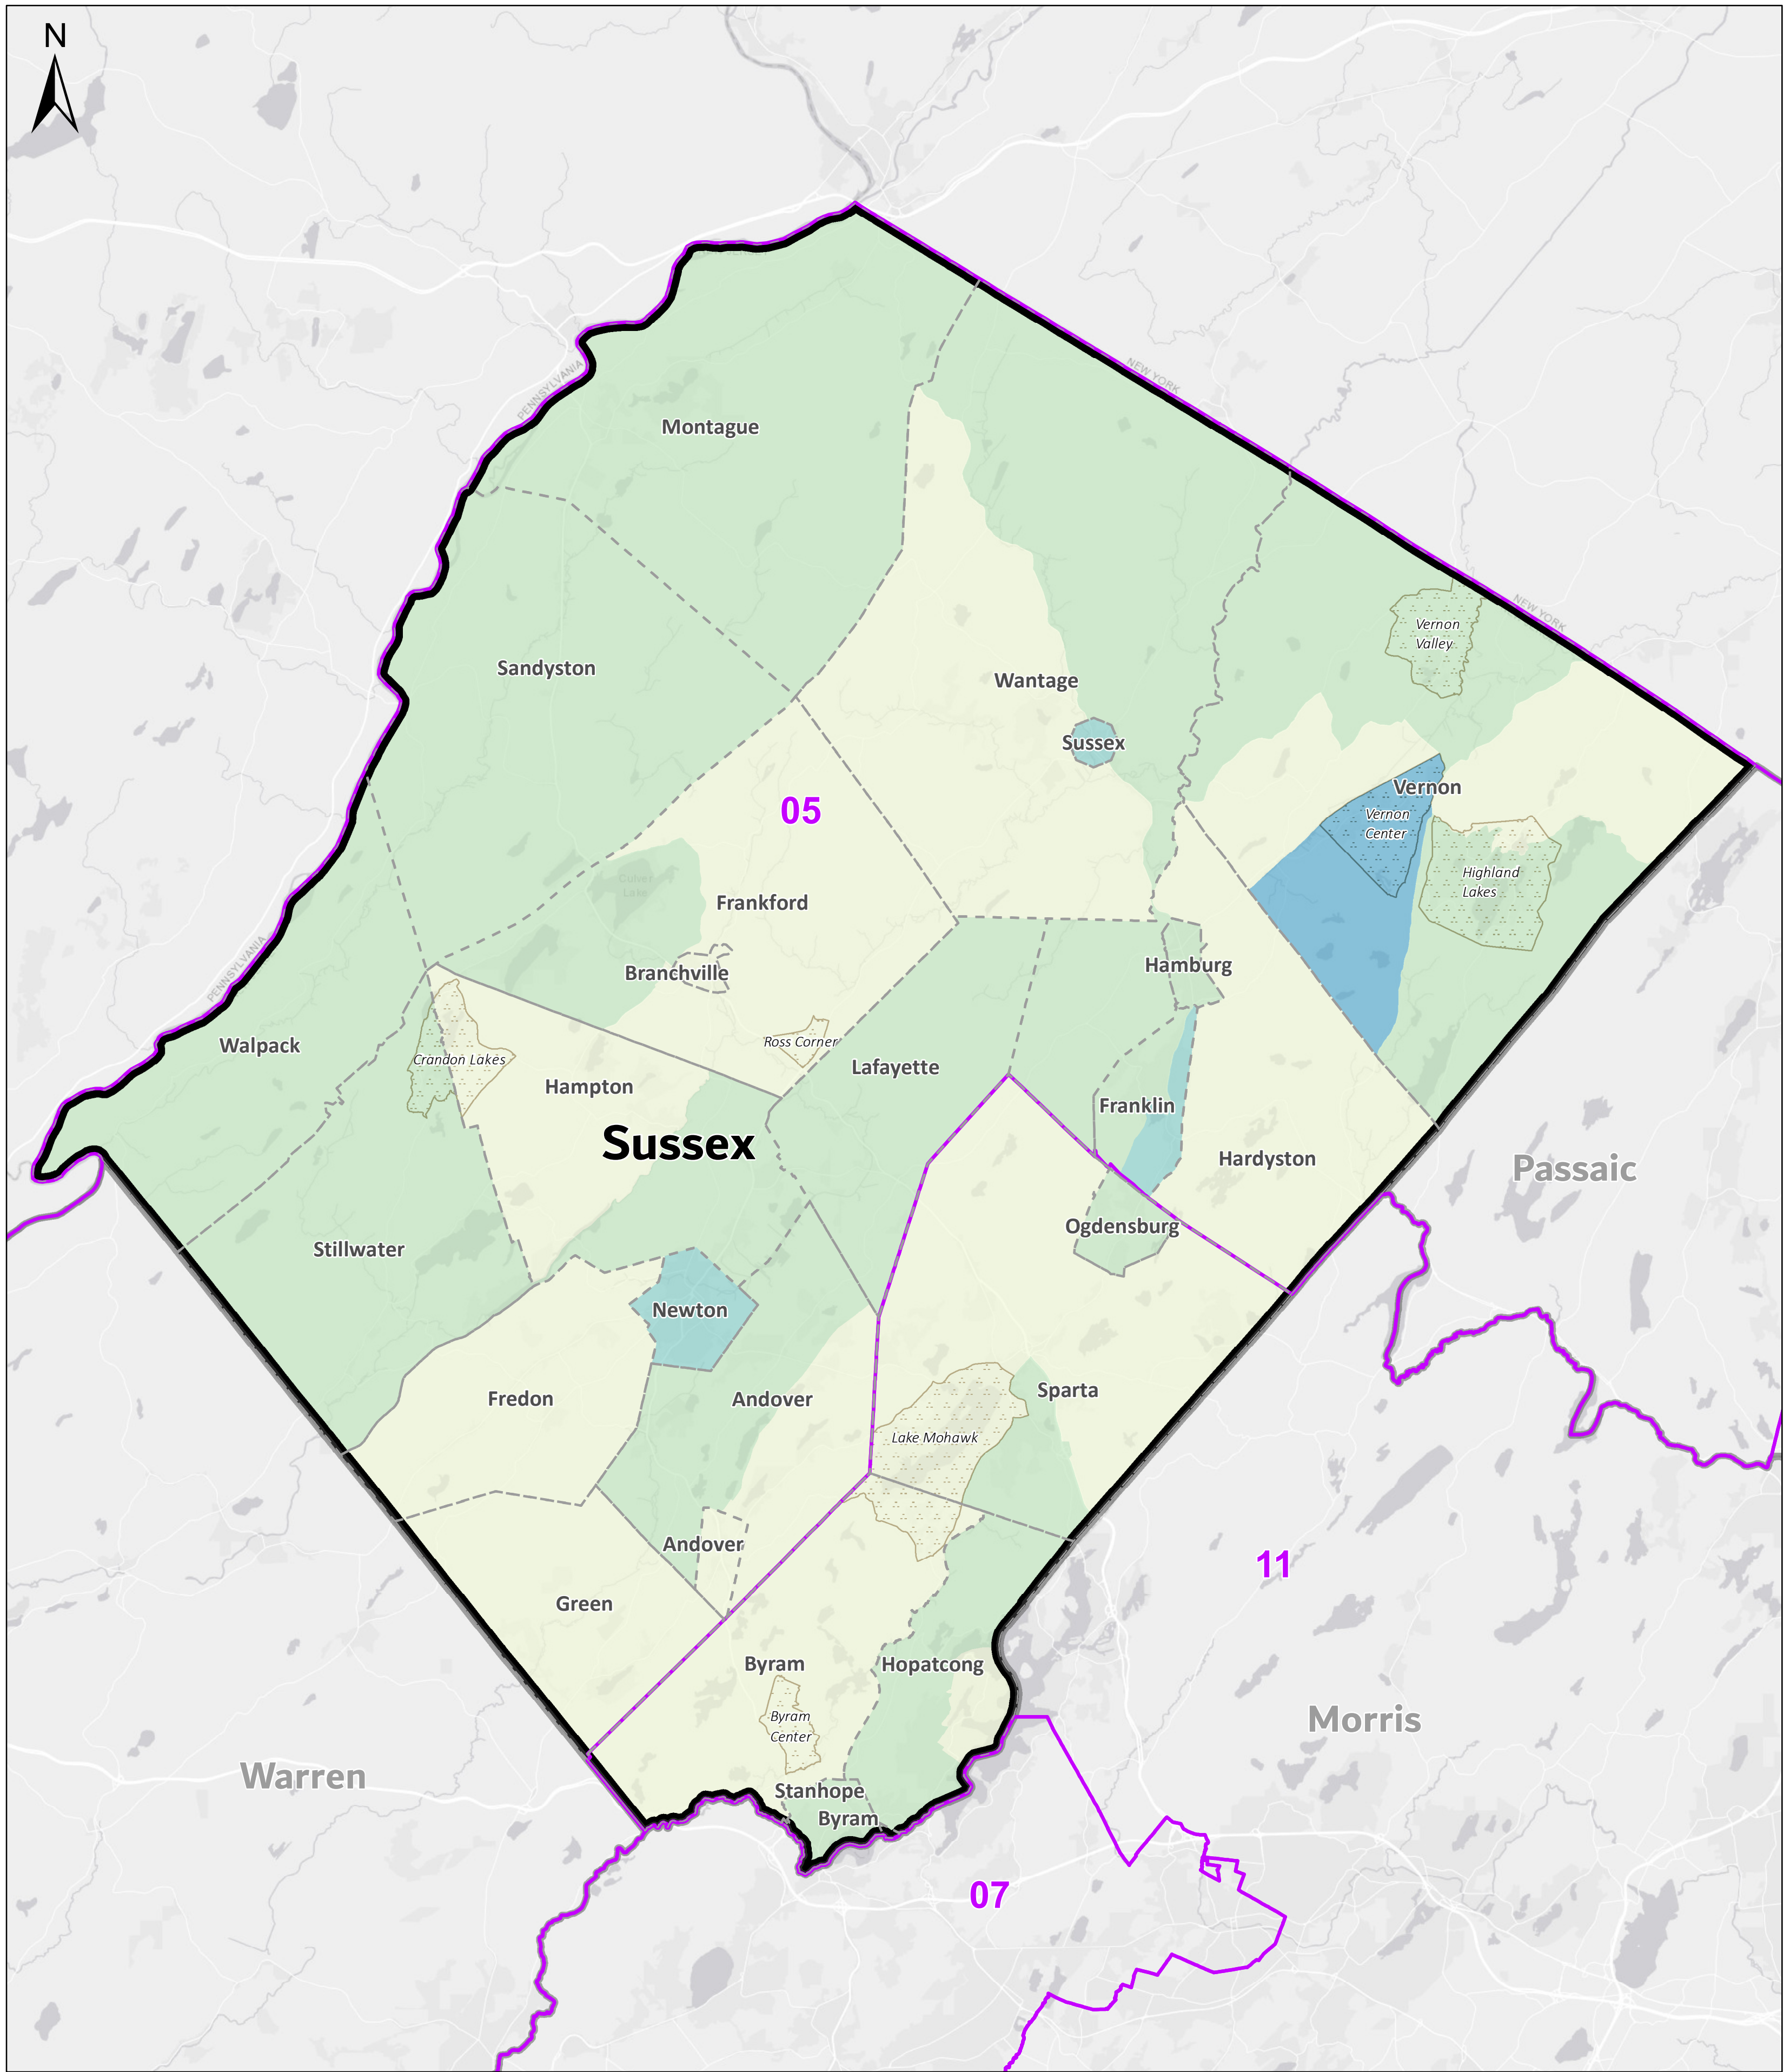

Sussex County Low Response Score

United States
Census
2020

NAD 1983 State Plane: New Jersey (2900)
Low Response Score data available at <https://www.census.gov/roam>

Legend

- County
- Congressional District
- Minor Civil Division
- Place

Low Response Score by Tract

- 30% - 49.9%
- 25% - 29.9%
- 20% - 24.9%
- 16% - 19.9%
- 0.1% - 15.9%
- Rate Not Calculated