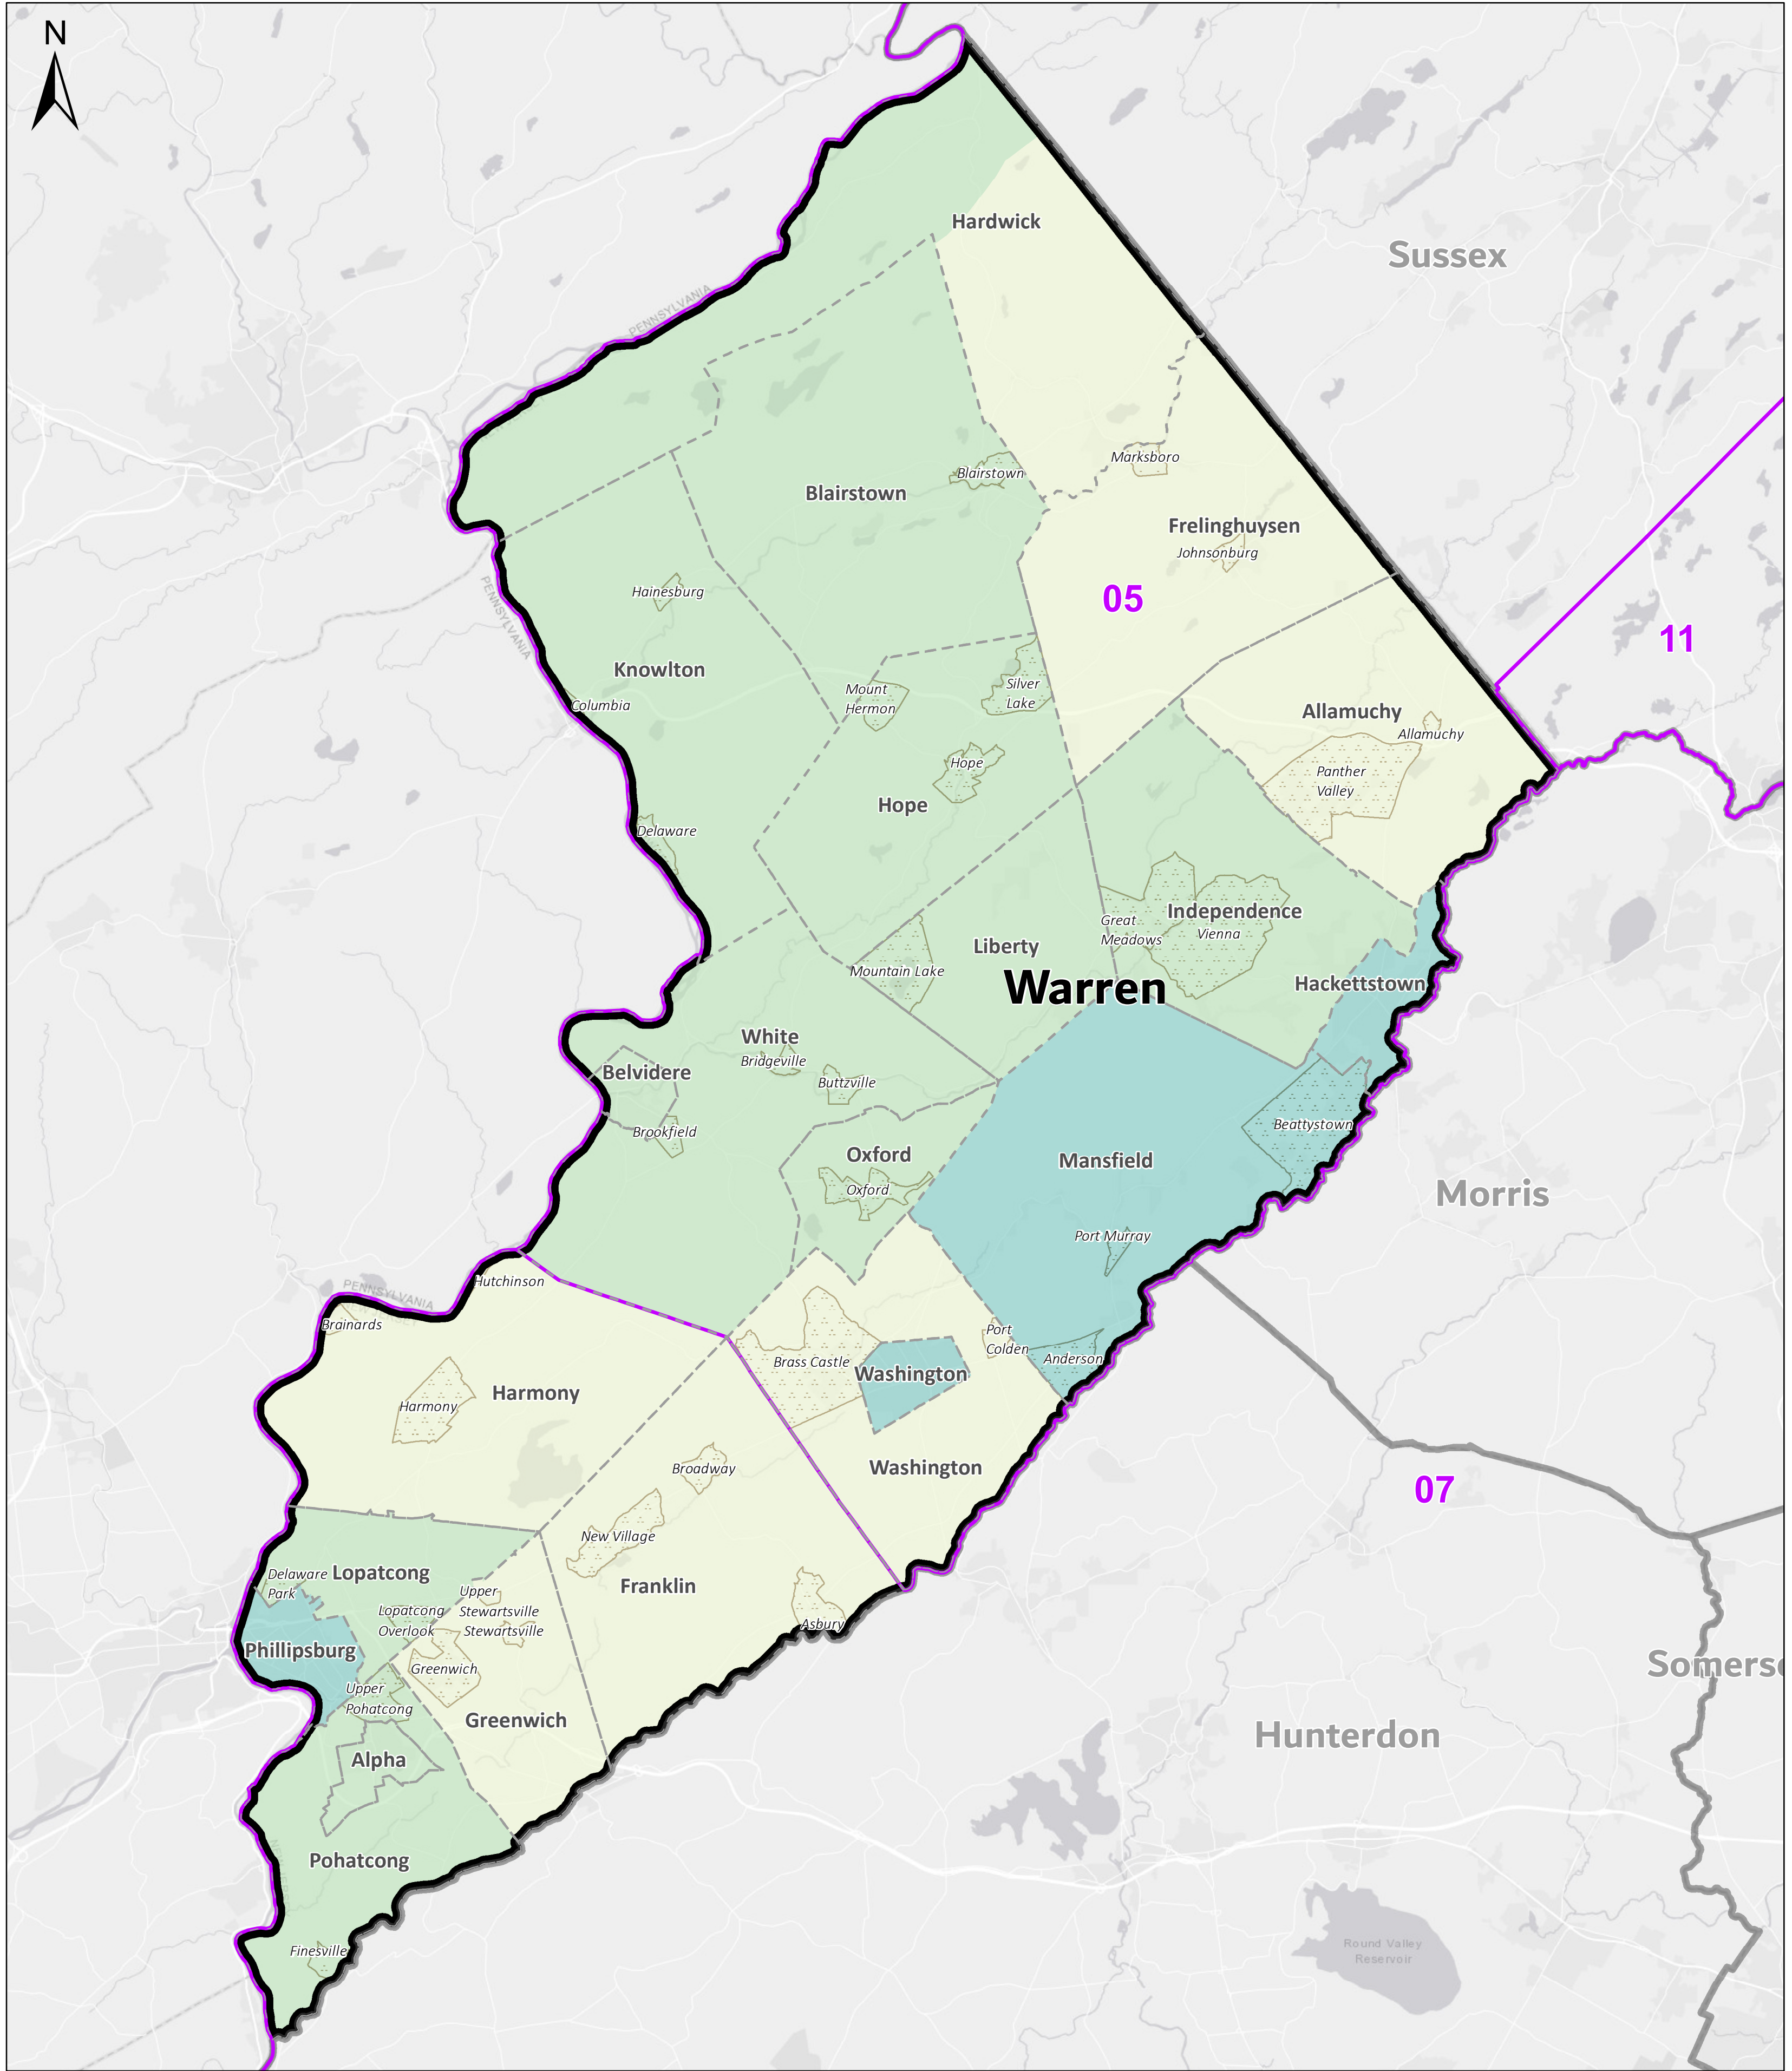

Warren County Low Response Score

United States
Census
2020

NAD 1983 State Plane: New Jersey (2900)
Low Response Score data available at <https://www.census.gov/roam>

Legend

- County
- Congressional District
- Minor Civil Division
- Place

Low Response Score by Tract

- 30% - 49.9%
- 25% - 29.9%
- 20% - 24.9%
- 16% - 19.9%
- 0.1% - 15.9%
- Rate Not Calculated