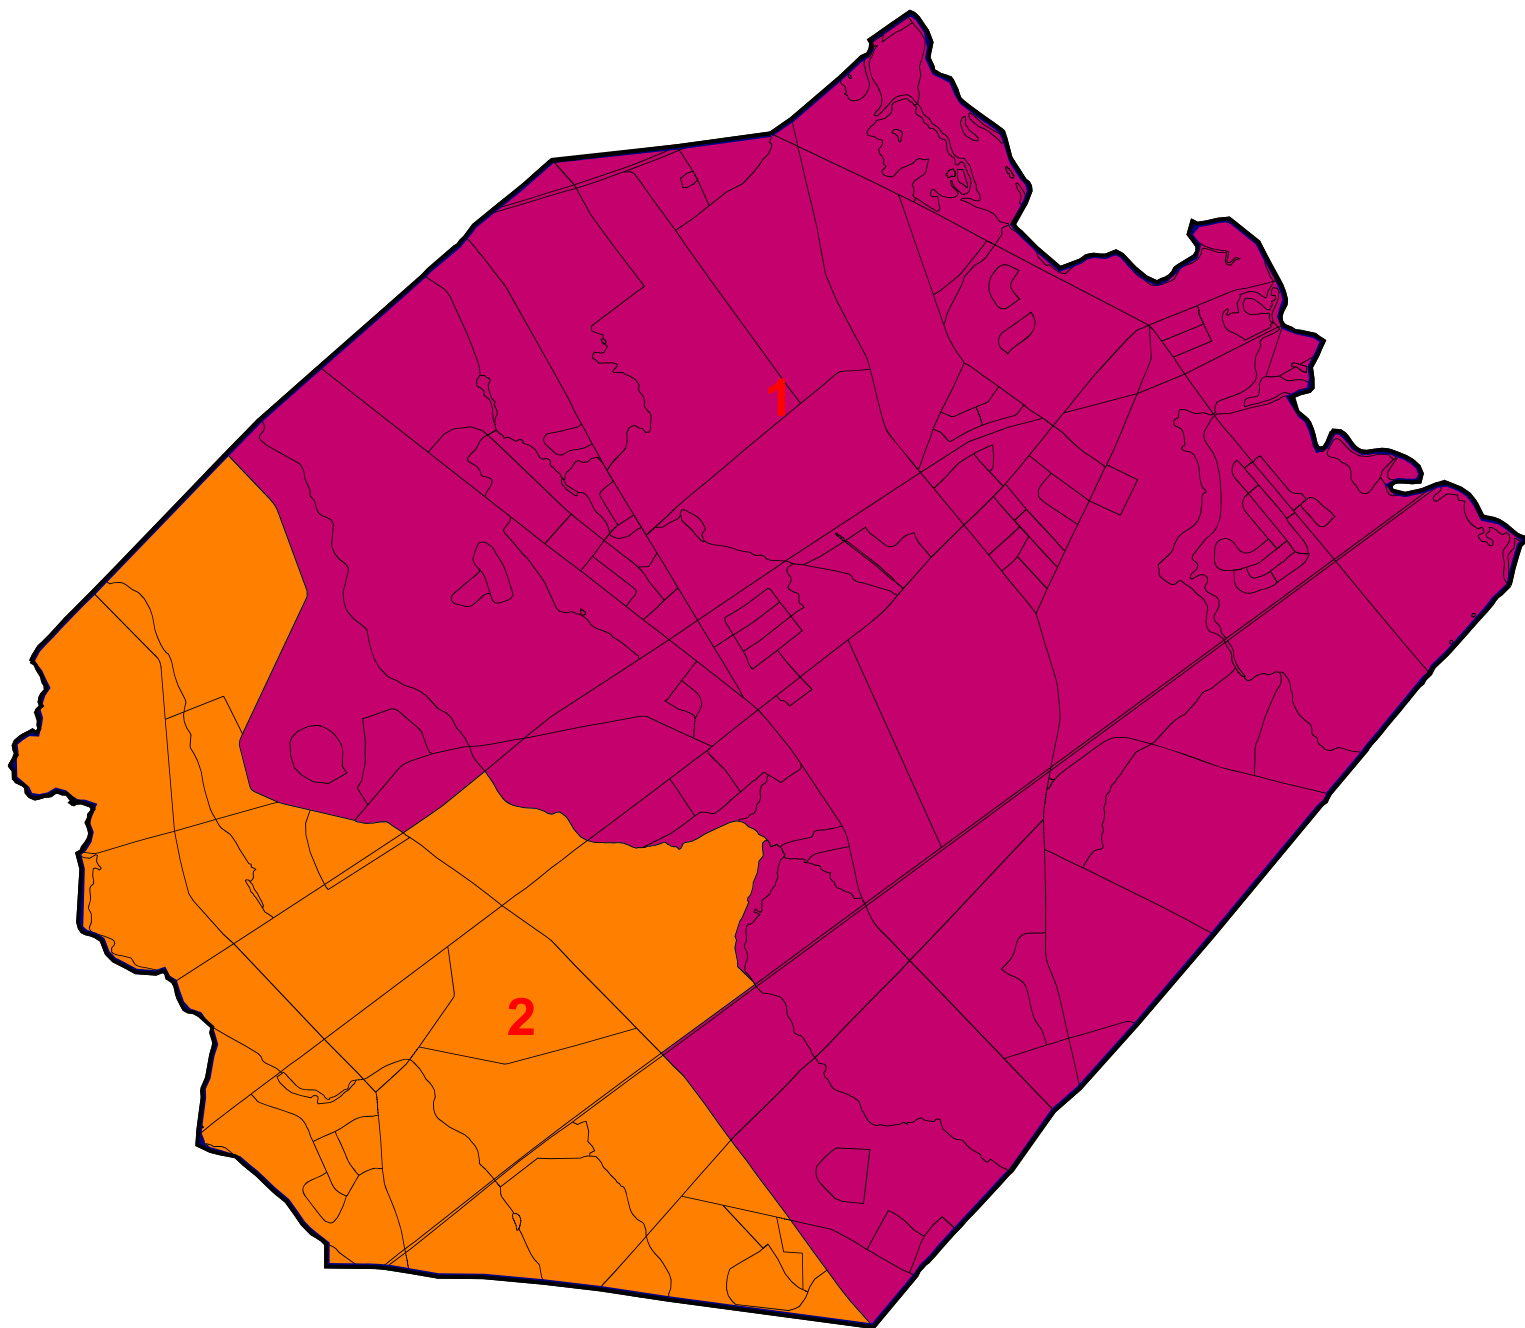

NEW JERSEY
CONGRESSIONAL DISTRICTS
2012 - 2021

East Greenwich

Adopted by the New Jersey Redistricting Commission
December 23, 2011