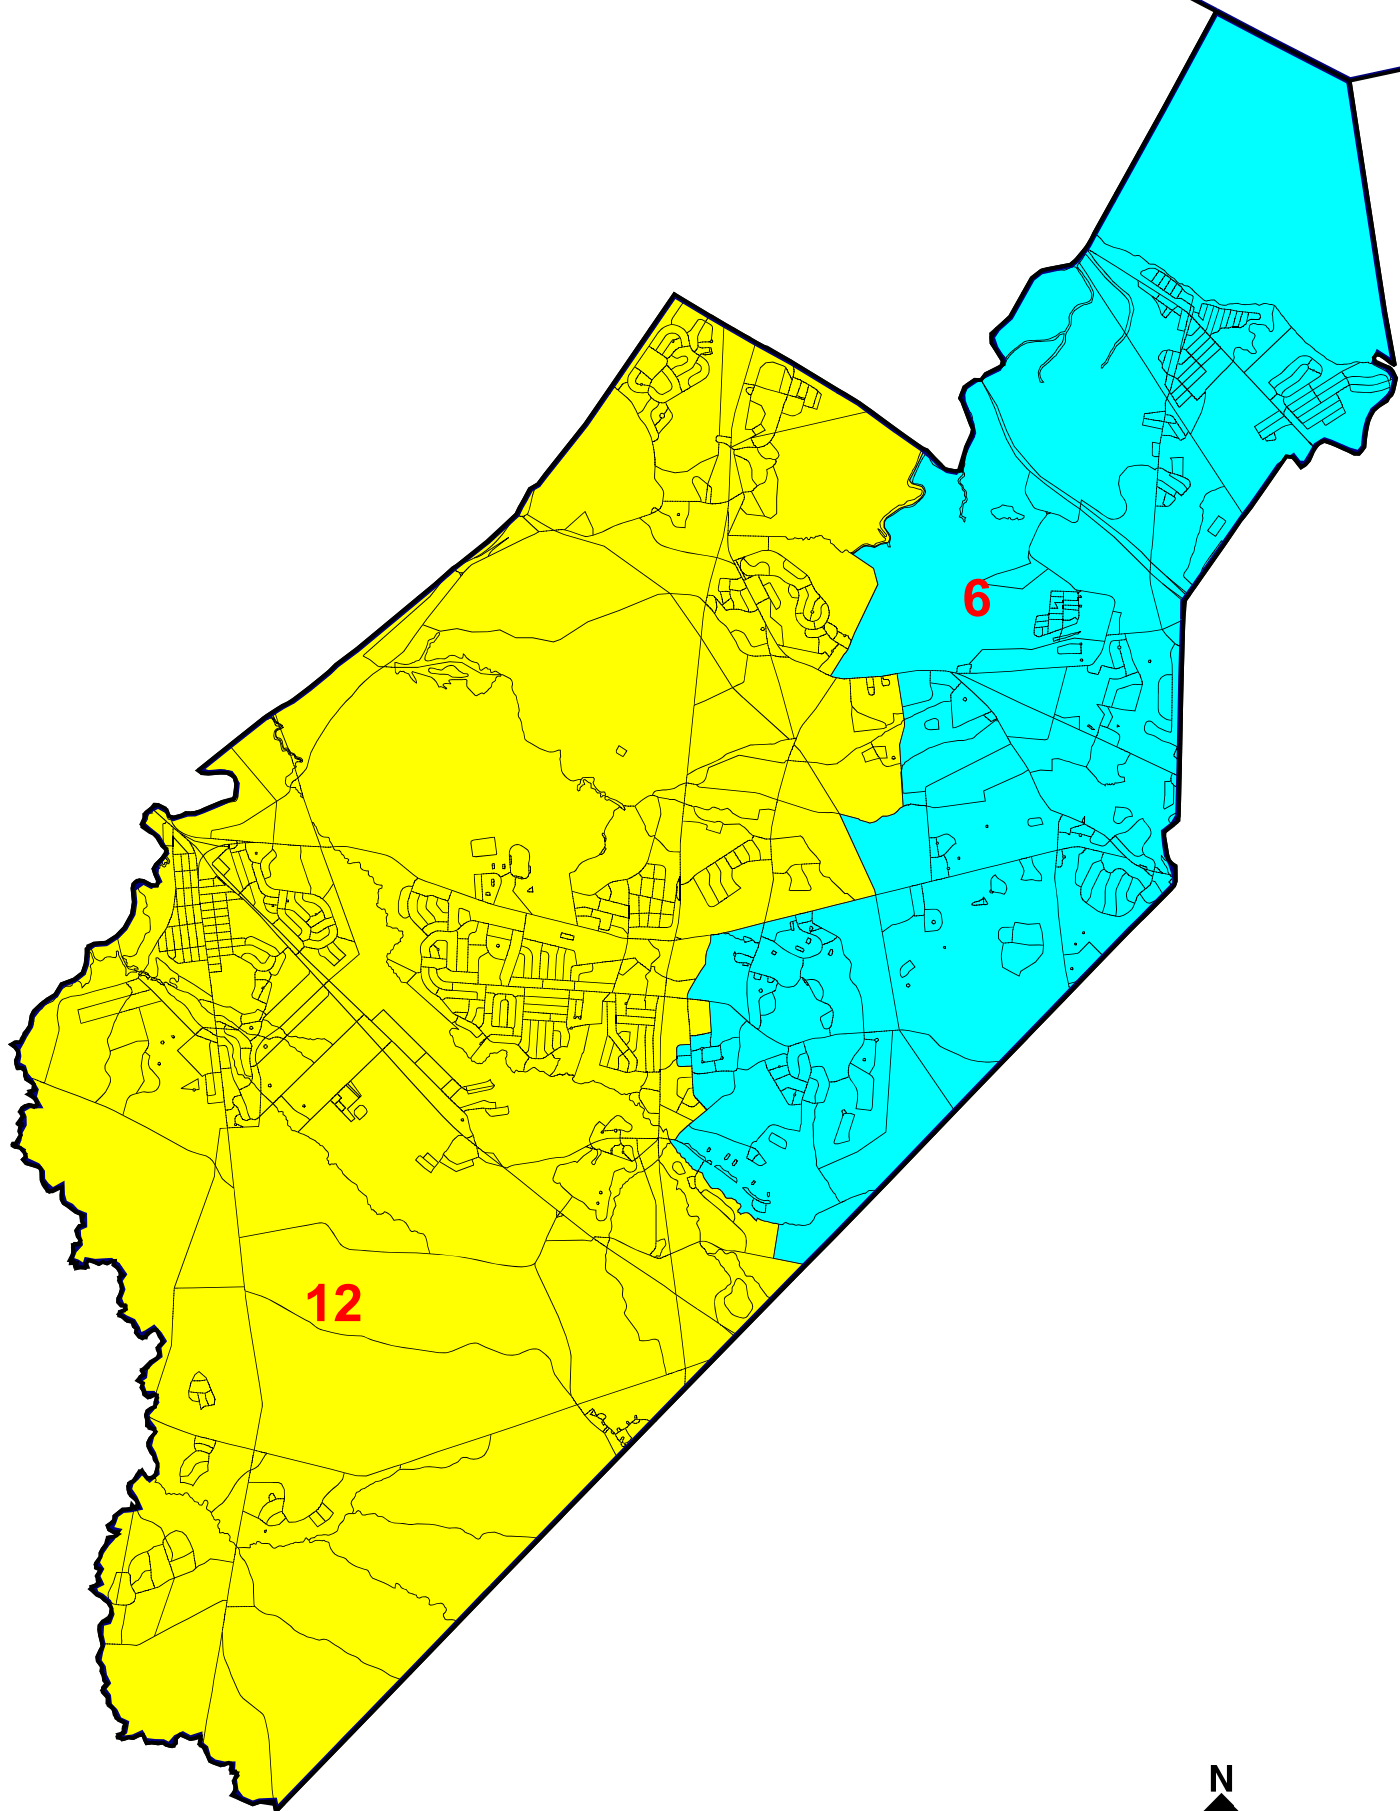

NEW JERSEY  
CONGRESSIONAL DISTRICTS  
2012 - 2021

# Old Bridge

Adopted by the New Jersey Redistricting Commission  
December 23, 2011