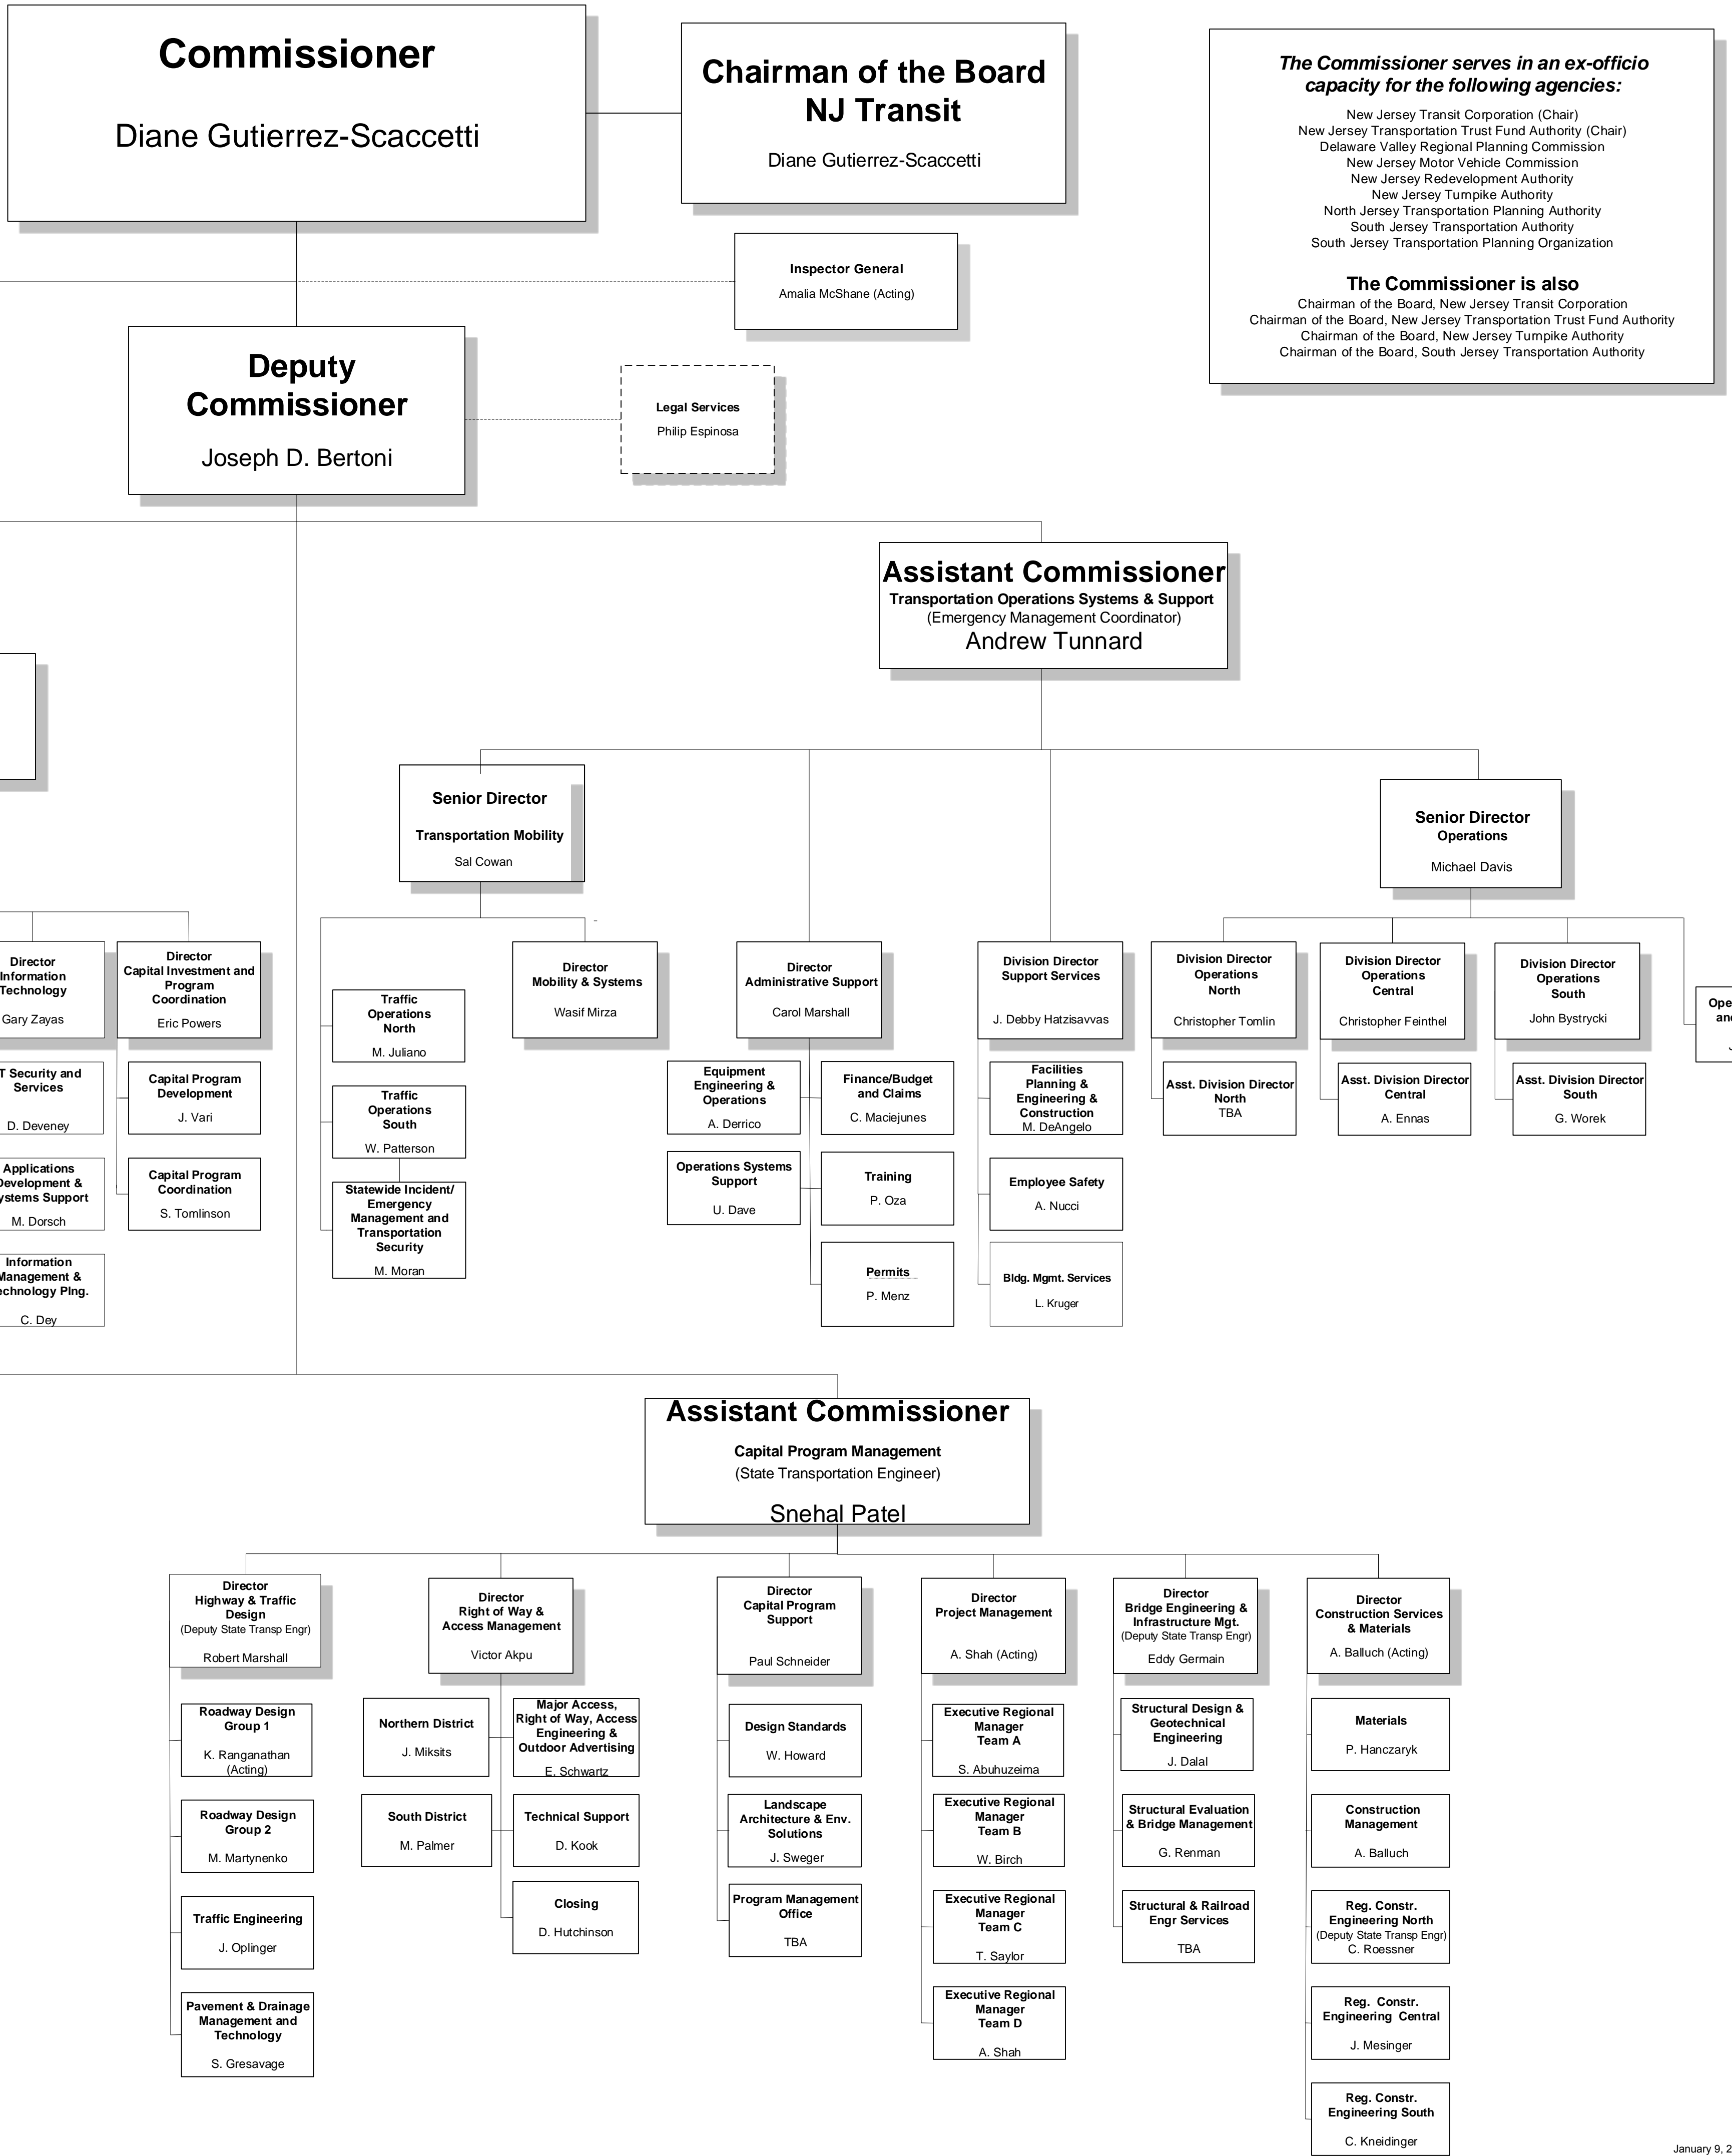

# New Jersey Department of Transportation Organization Chart

**Mission Statement:** "Improving Lives by Improving Transportation."

View our latest organization chart online at:  
[www.njdot.nj.gov/about/](http://www.njdot.nj.gov/about/)