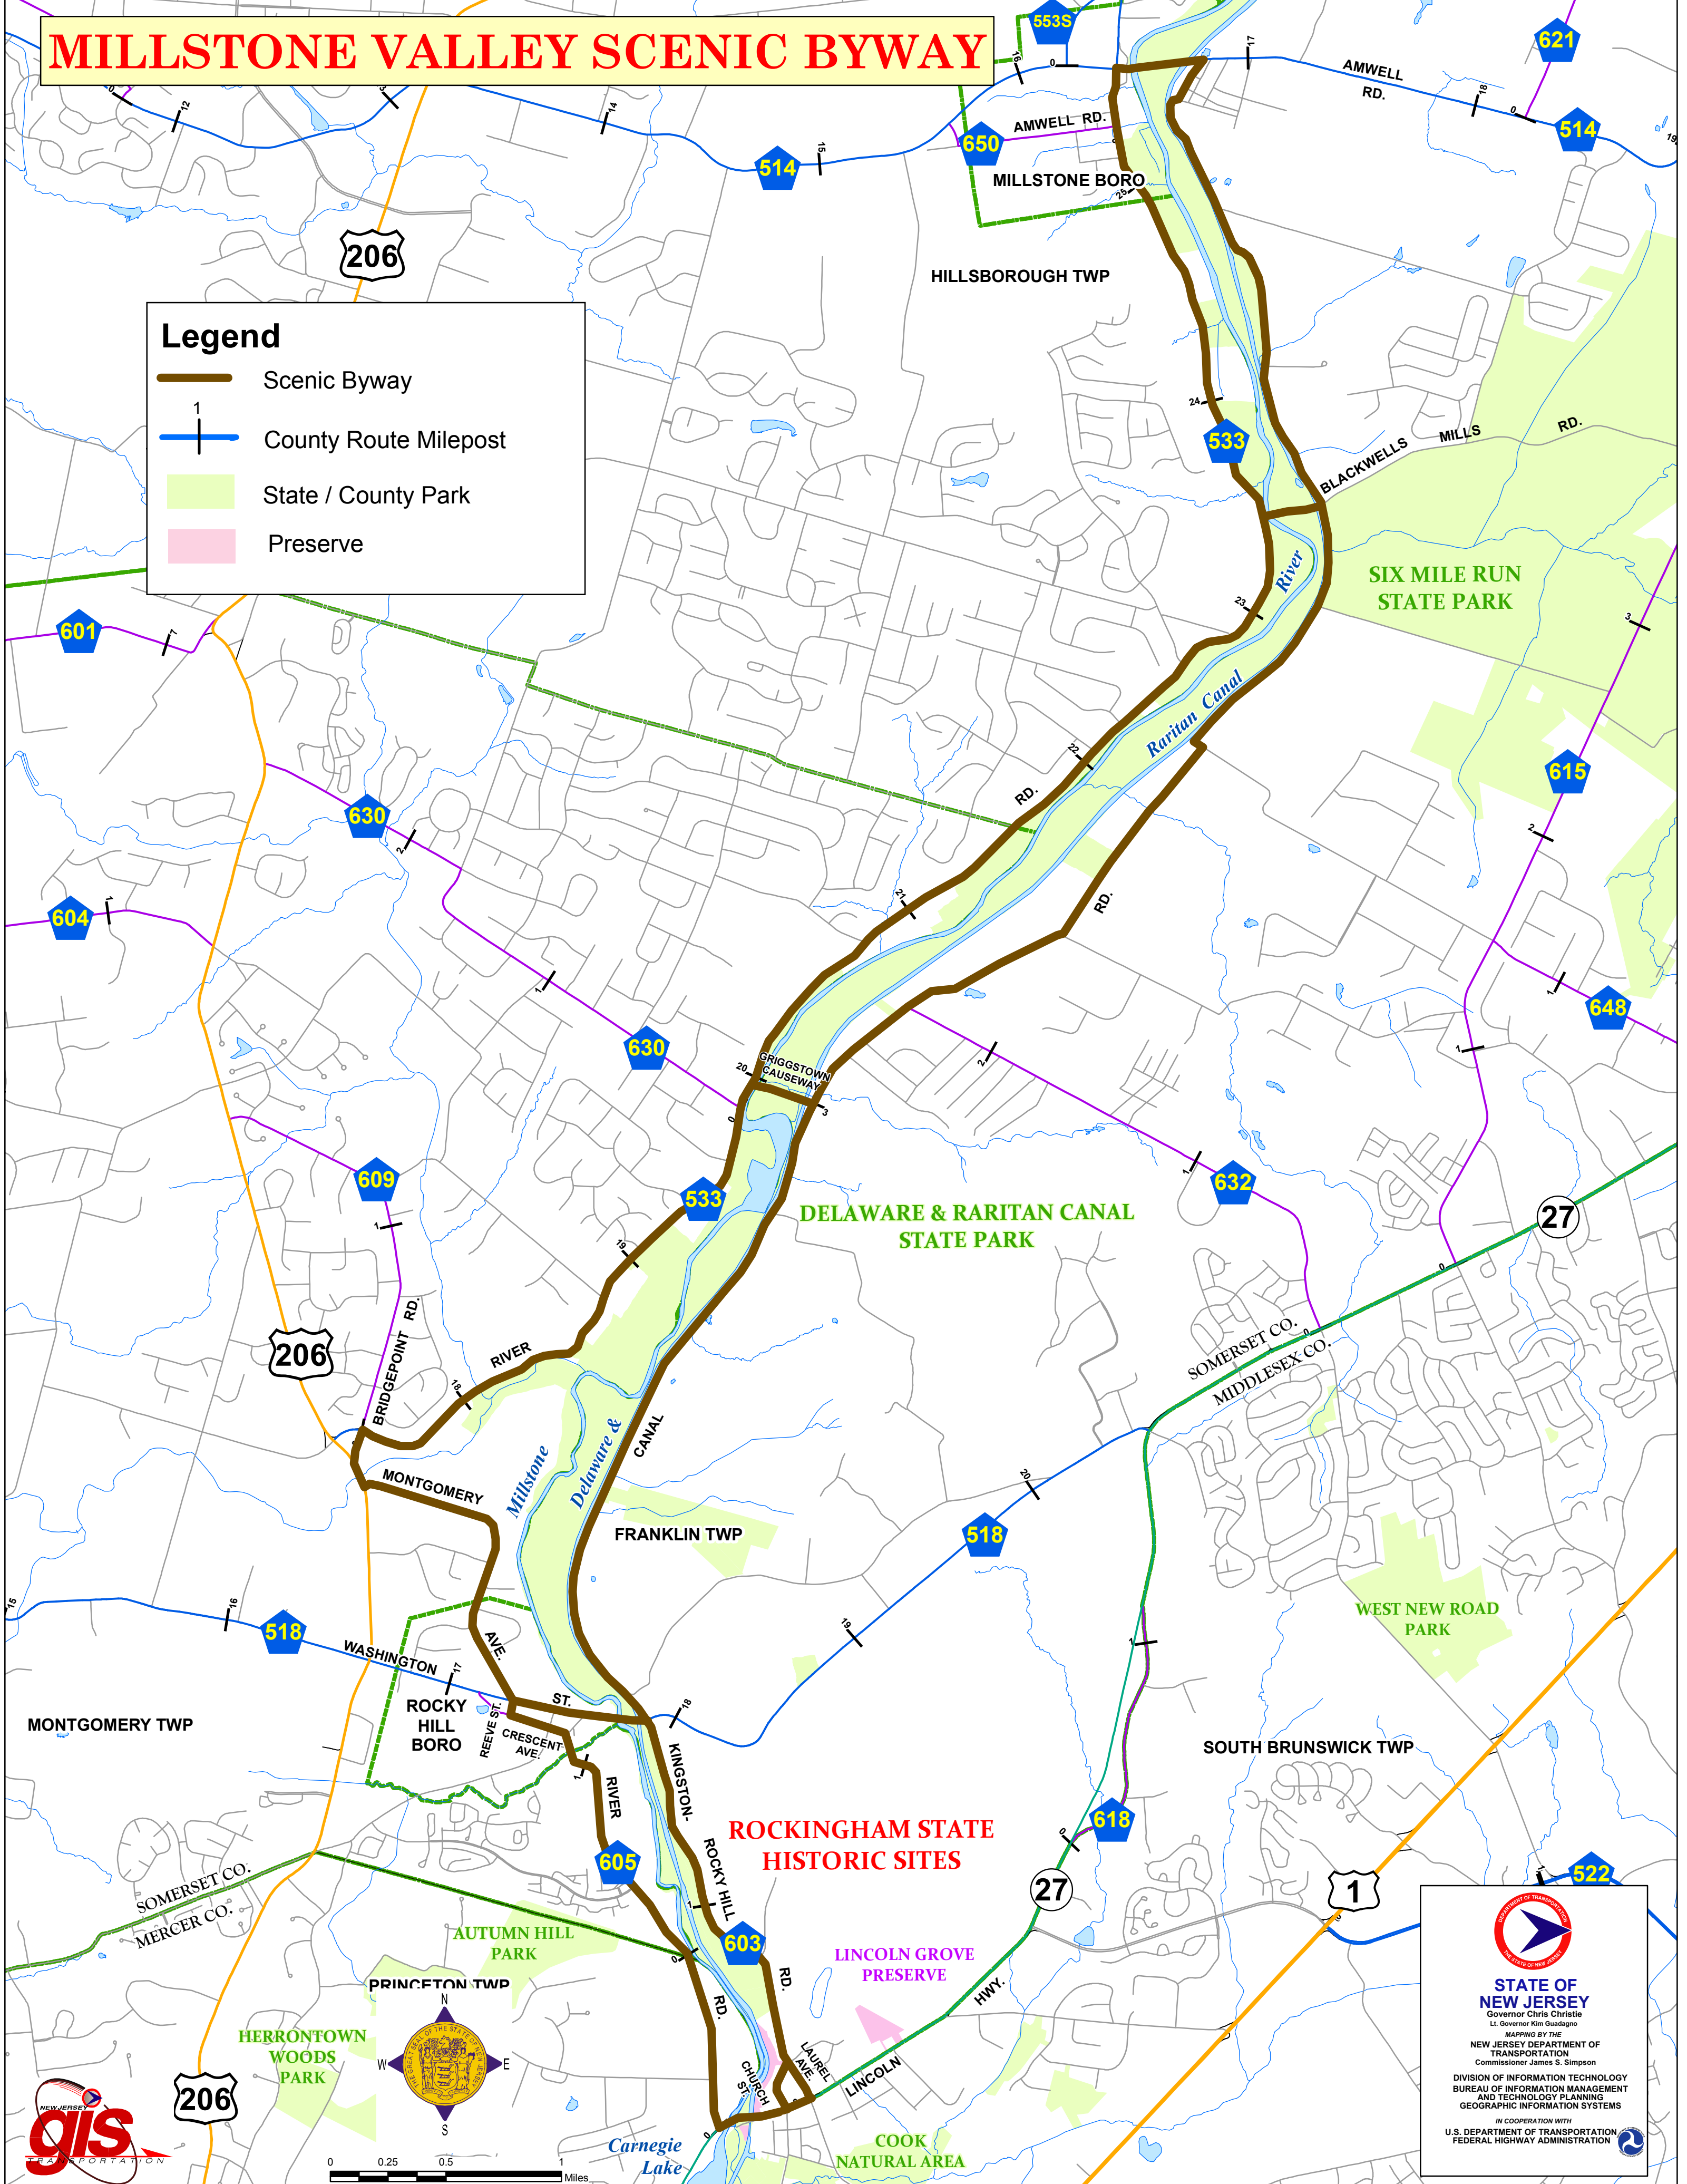

MILLSTONE VALLEY SCENIC BYWAY

Legend

-  Scenic Byway
-  County Route Milepost
-  State / County Park
-  Preserve

STATE OF NEW JERSEY
 Governor Chris Christie
 Lt. Governor Kim Guadagno

MAPPING BY THE
 NEW JERSEY DEPARTMENT OF TRANSPORTATION
 Commissioner James S. Simpson