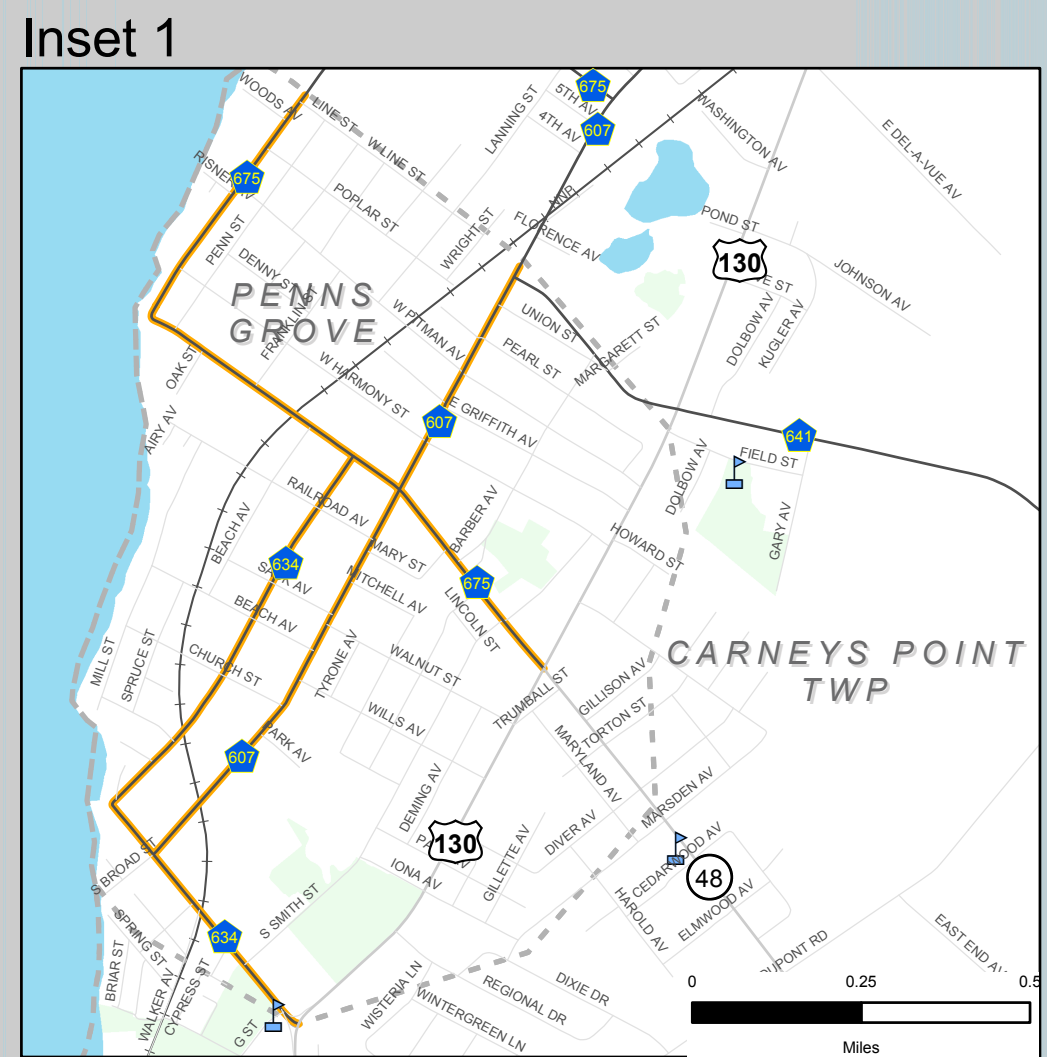

Sidewalks, Paths and Bike Lanes
 Along County Roads
 Salem County, New Jersey
 County Road Sidewalk Inventory Project
 October 2008

GLOUCESTER
 COUNTY

CUMBERLAND
 COUNTY

STATE OF
 DELAWARE

DELAWARE
 BAY

- Legend**
- Sidewalks
 - Paths
 - Bike Lanes
 - Highways
 - County Roads
 - Local Roads
 - Train Station
 - School
 - Park
 - Water

Data collected between July 2006 - September 2007