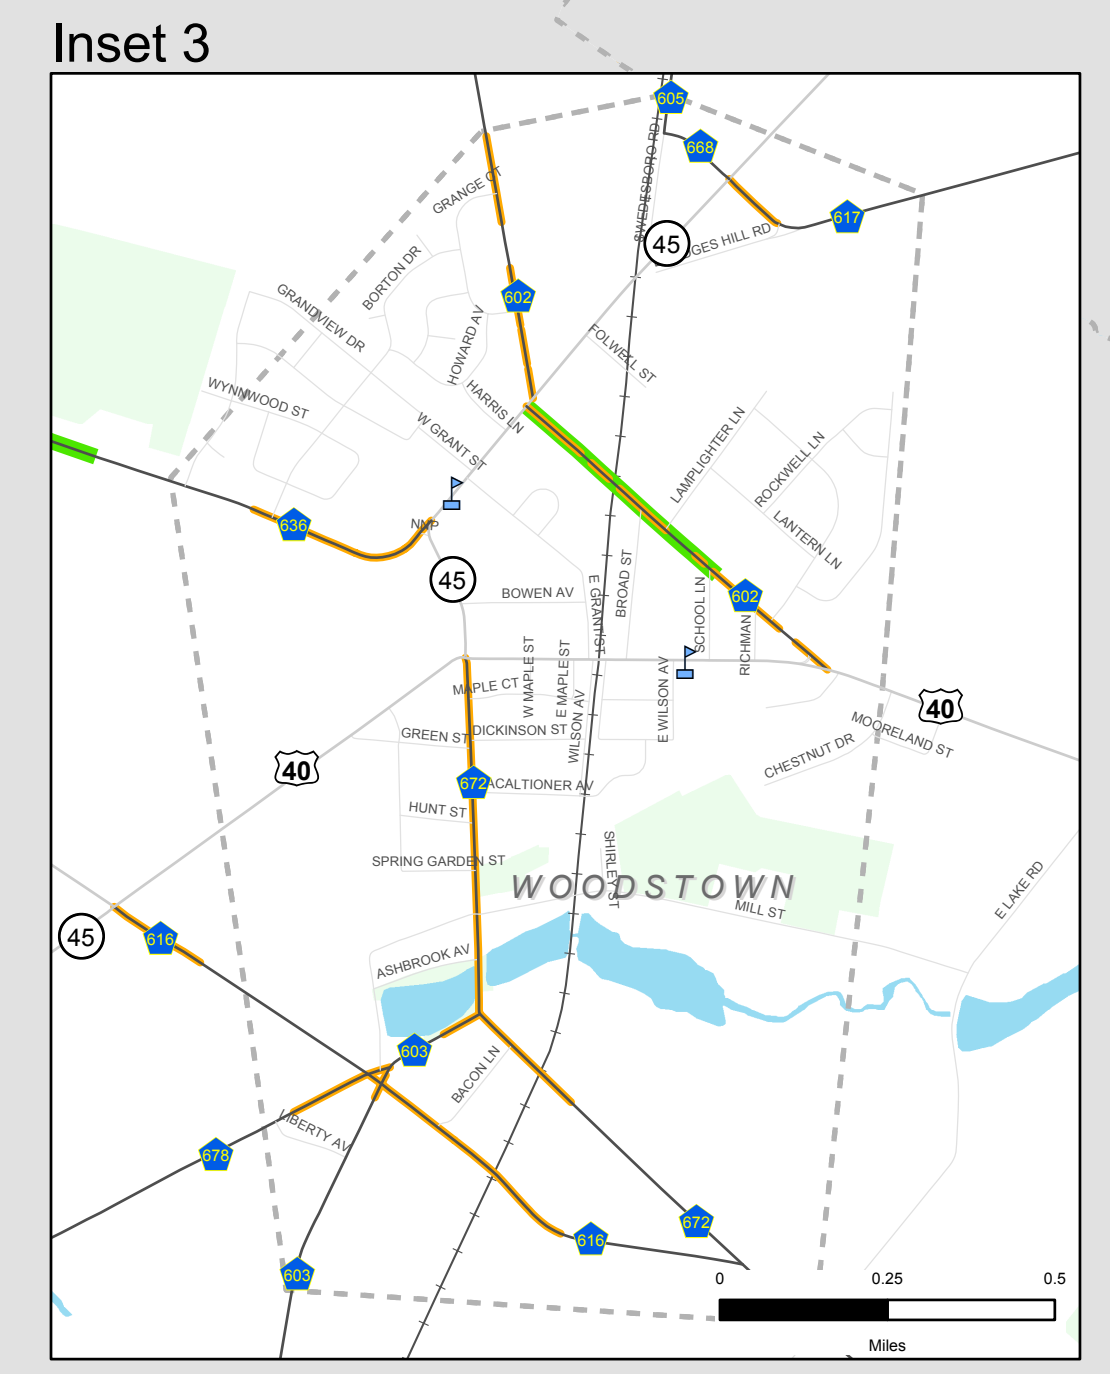

Sidewalks, Paths and Bike Lanes
 Along County Roads
 Salem County, New Jersey
 County Road Sidewalk Inventory Project
 October 2008

GLOUCESTER
 COUNTY

CUMBERLAND
 COUNTY

STATE OF
 DELAWARE

DELAWARE
 BAY

- Legend**
- Sidewalks
 - Paths
 - Bike Lanes
 - Highways
 - County Roads
 - Local Roads
 - Train Station
 - School
 - Park
 - Water

Data collected between July 2006 - September 2007