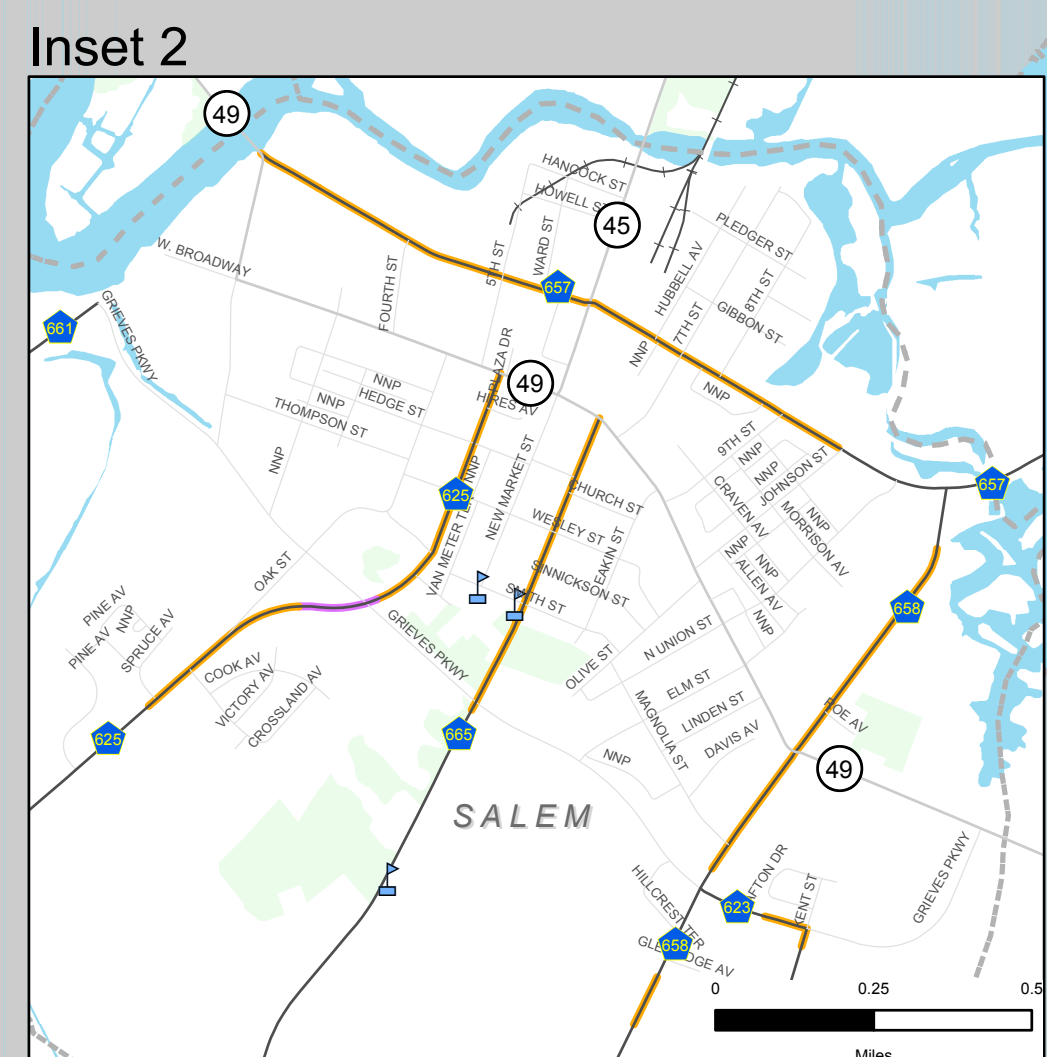

Sidewalks, Paths and Bike Lanes
 Along County Roads
 Salem County, New Jersey
 County Road Sidewalk Inventory Project
 October 2008

GLOUCESTER
 COUNTY

CUMBERLAND
 COUNTY

STATE OF
 DELAWARE

DELAWARE
 BAY

- Legend**
- Sidewalks
 - Paths
 - Bike Lanes
 - Highways
 - County Roads
 - Local Roads
 - Train Station
 - School
 - Park
 - Water

Data collected between July 2006 - September 2007