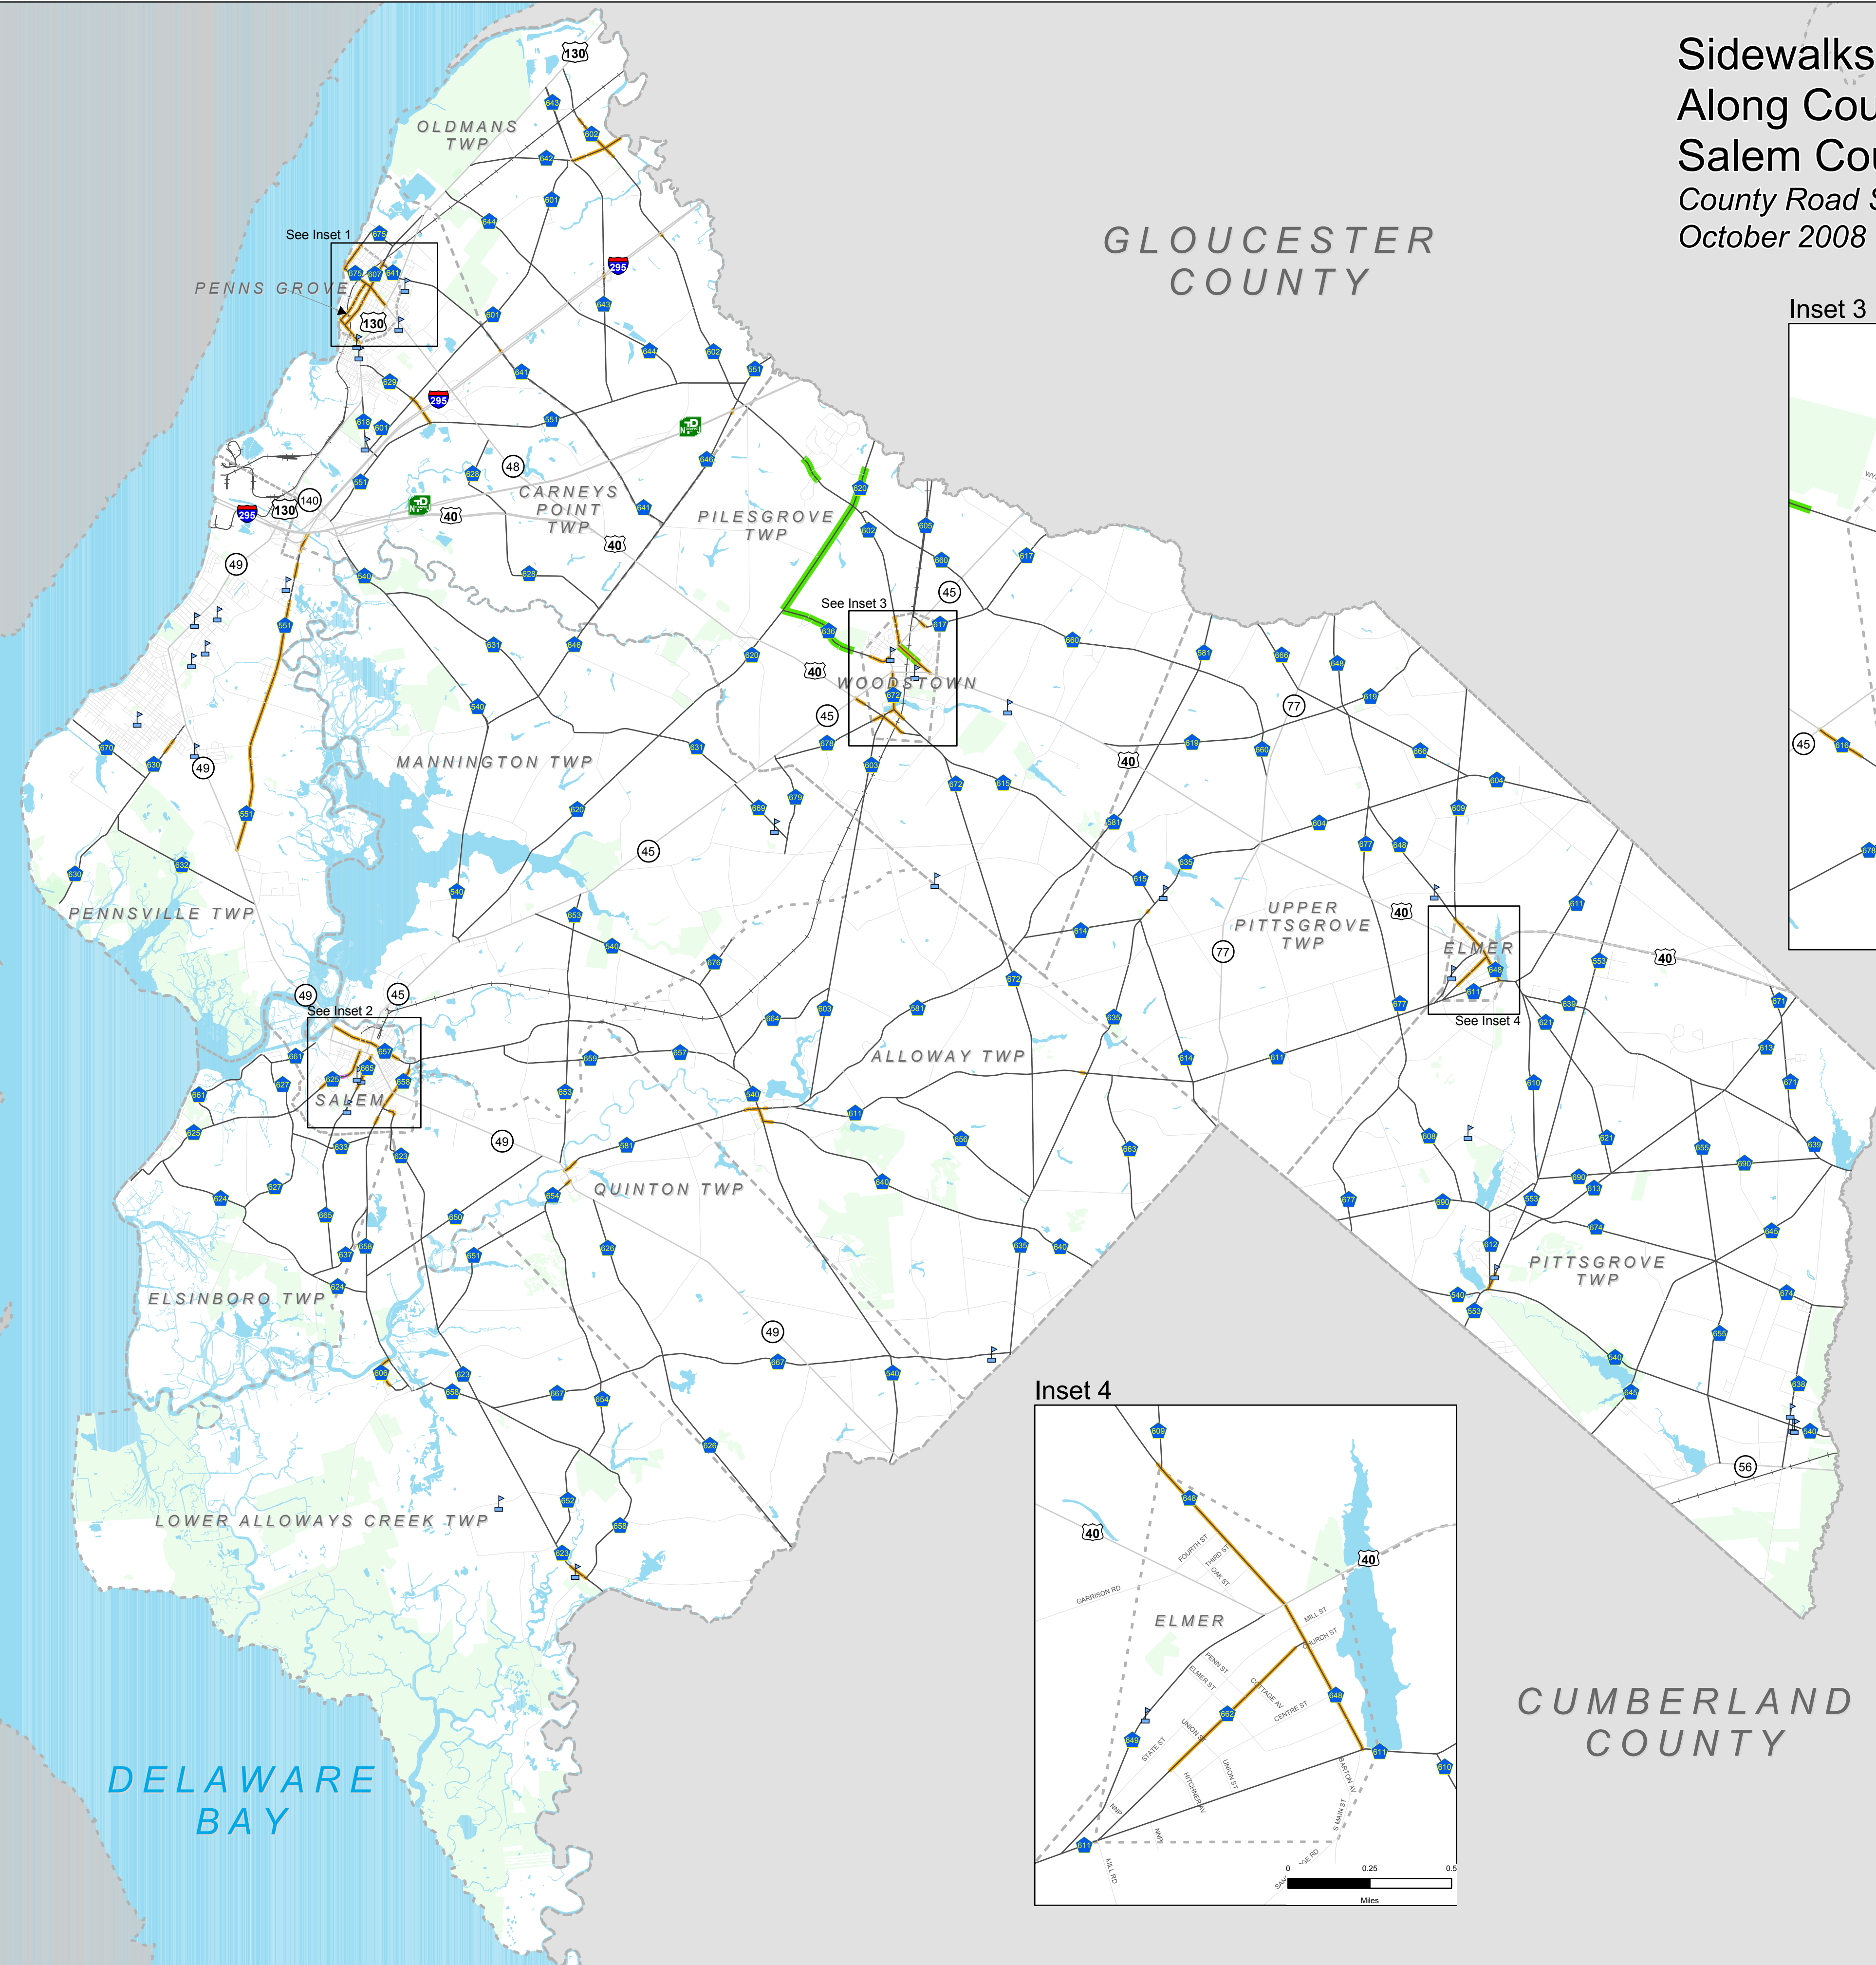

Sidewalks, Paths and Bike Lanes
 Along County Roads
 Salem County, New Jersey
 County Road Sidewalk Inventory Project
 October 2008

GLOUCESTER
 COUNTY

CUMBERLAND
 COUNTY

STATE OF
 DELAWARE

DELAWARE
 BAY

- Legend**
- Sidewalks
 - Paths
 - Bike Lanes
 - Highways
 - County Roads
 - Local Roads
 - Train Station
 - School
 - Park
 - Water

Data collected between July 2006 - September 2007