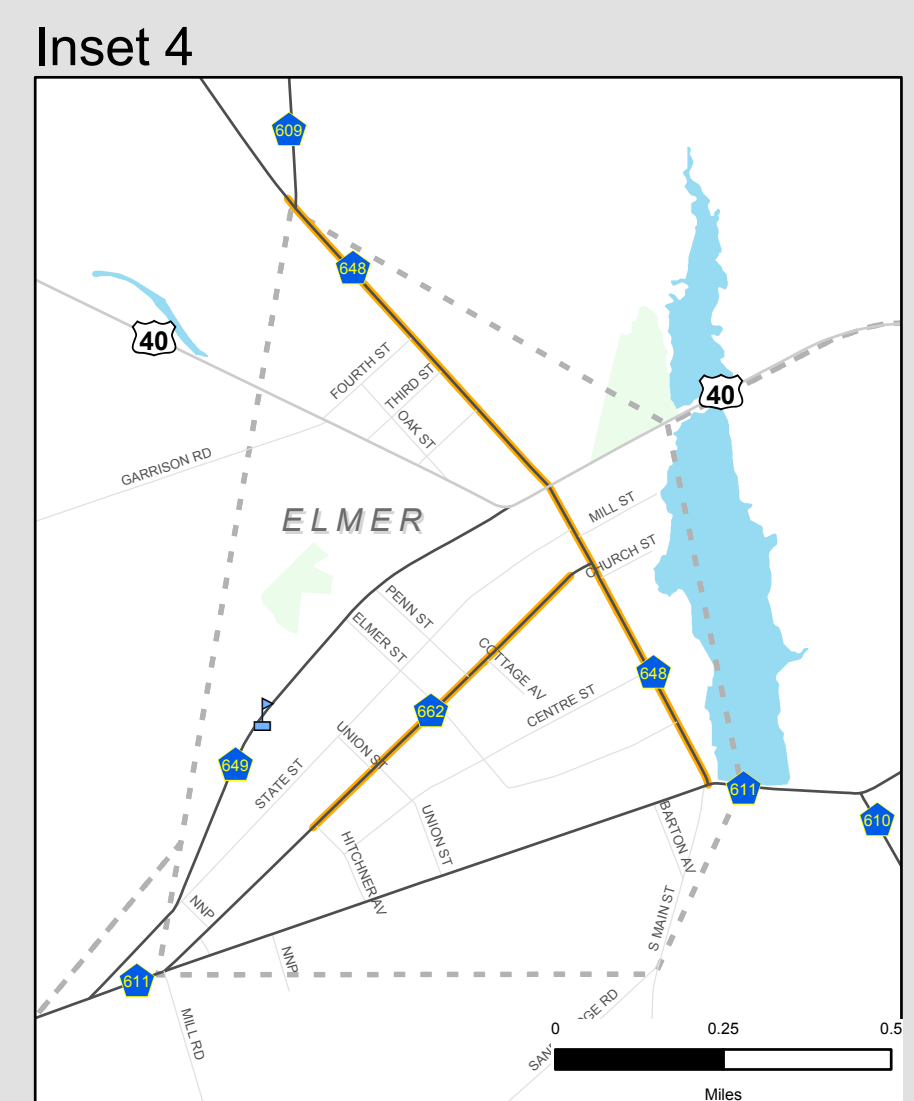

Sidewalks, Paths and Bike Lanes
 Along County Roads
 Salem County, New Jersey
 County Road Sidewalk Inventory Project
 October 2008

GLOUCESTER
 COUNTY

CUMBERLAND
 COUNTY

STATE OF
 DELAWARE

DELAWARE
 BAY

- Legend**
- Sidewalks
 - Paths
 - Bike Lanes
 - Highways
 - County Roads
 - Local Roads
 - Train Station
 - School
 - Park
 - Water

Data collected between July 2006 - September 2007