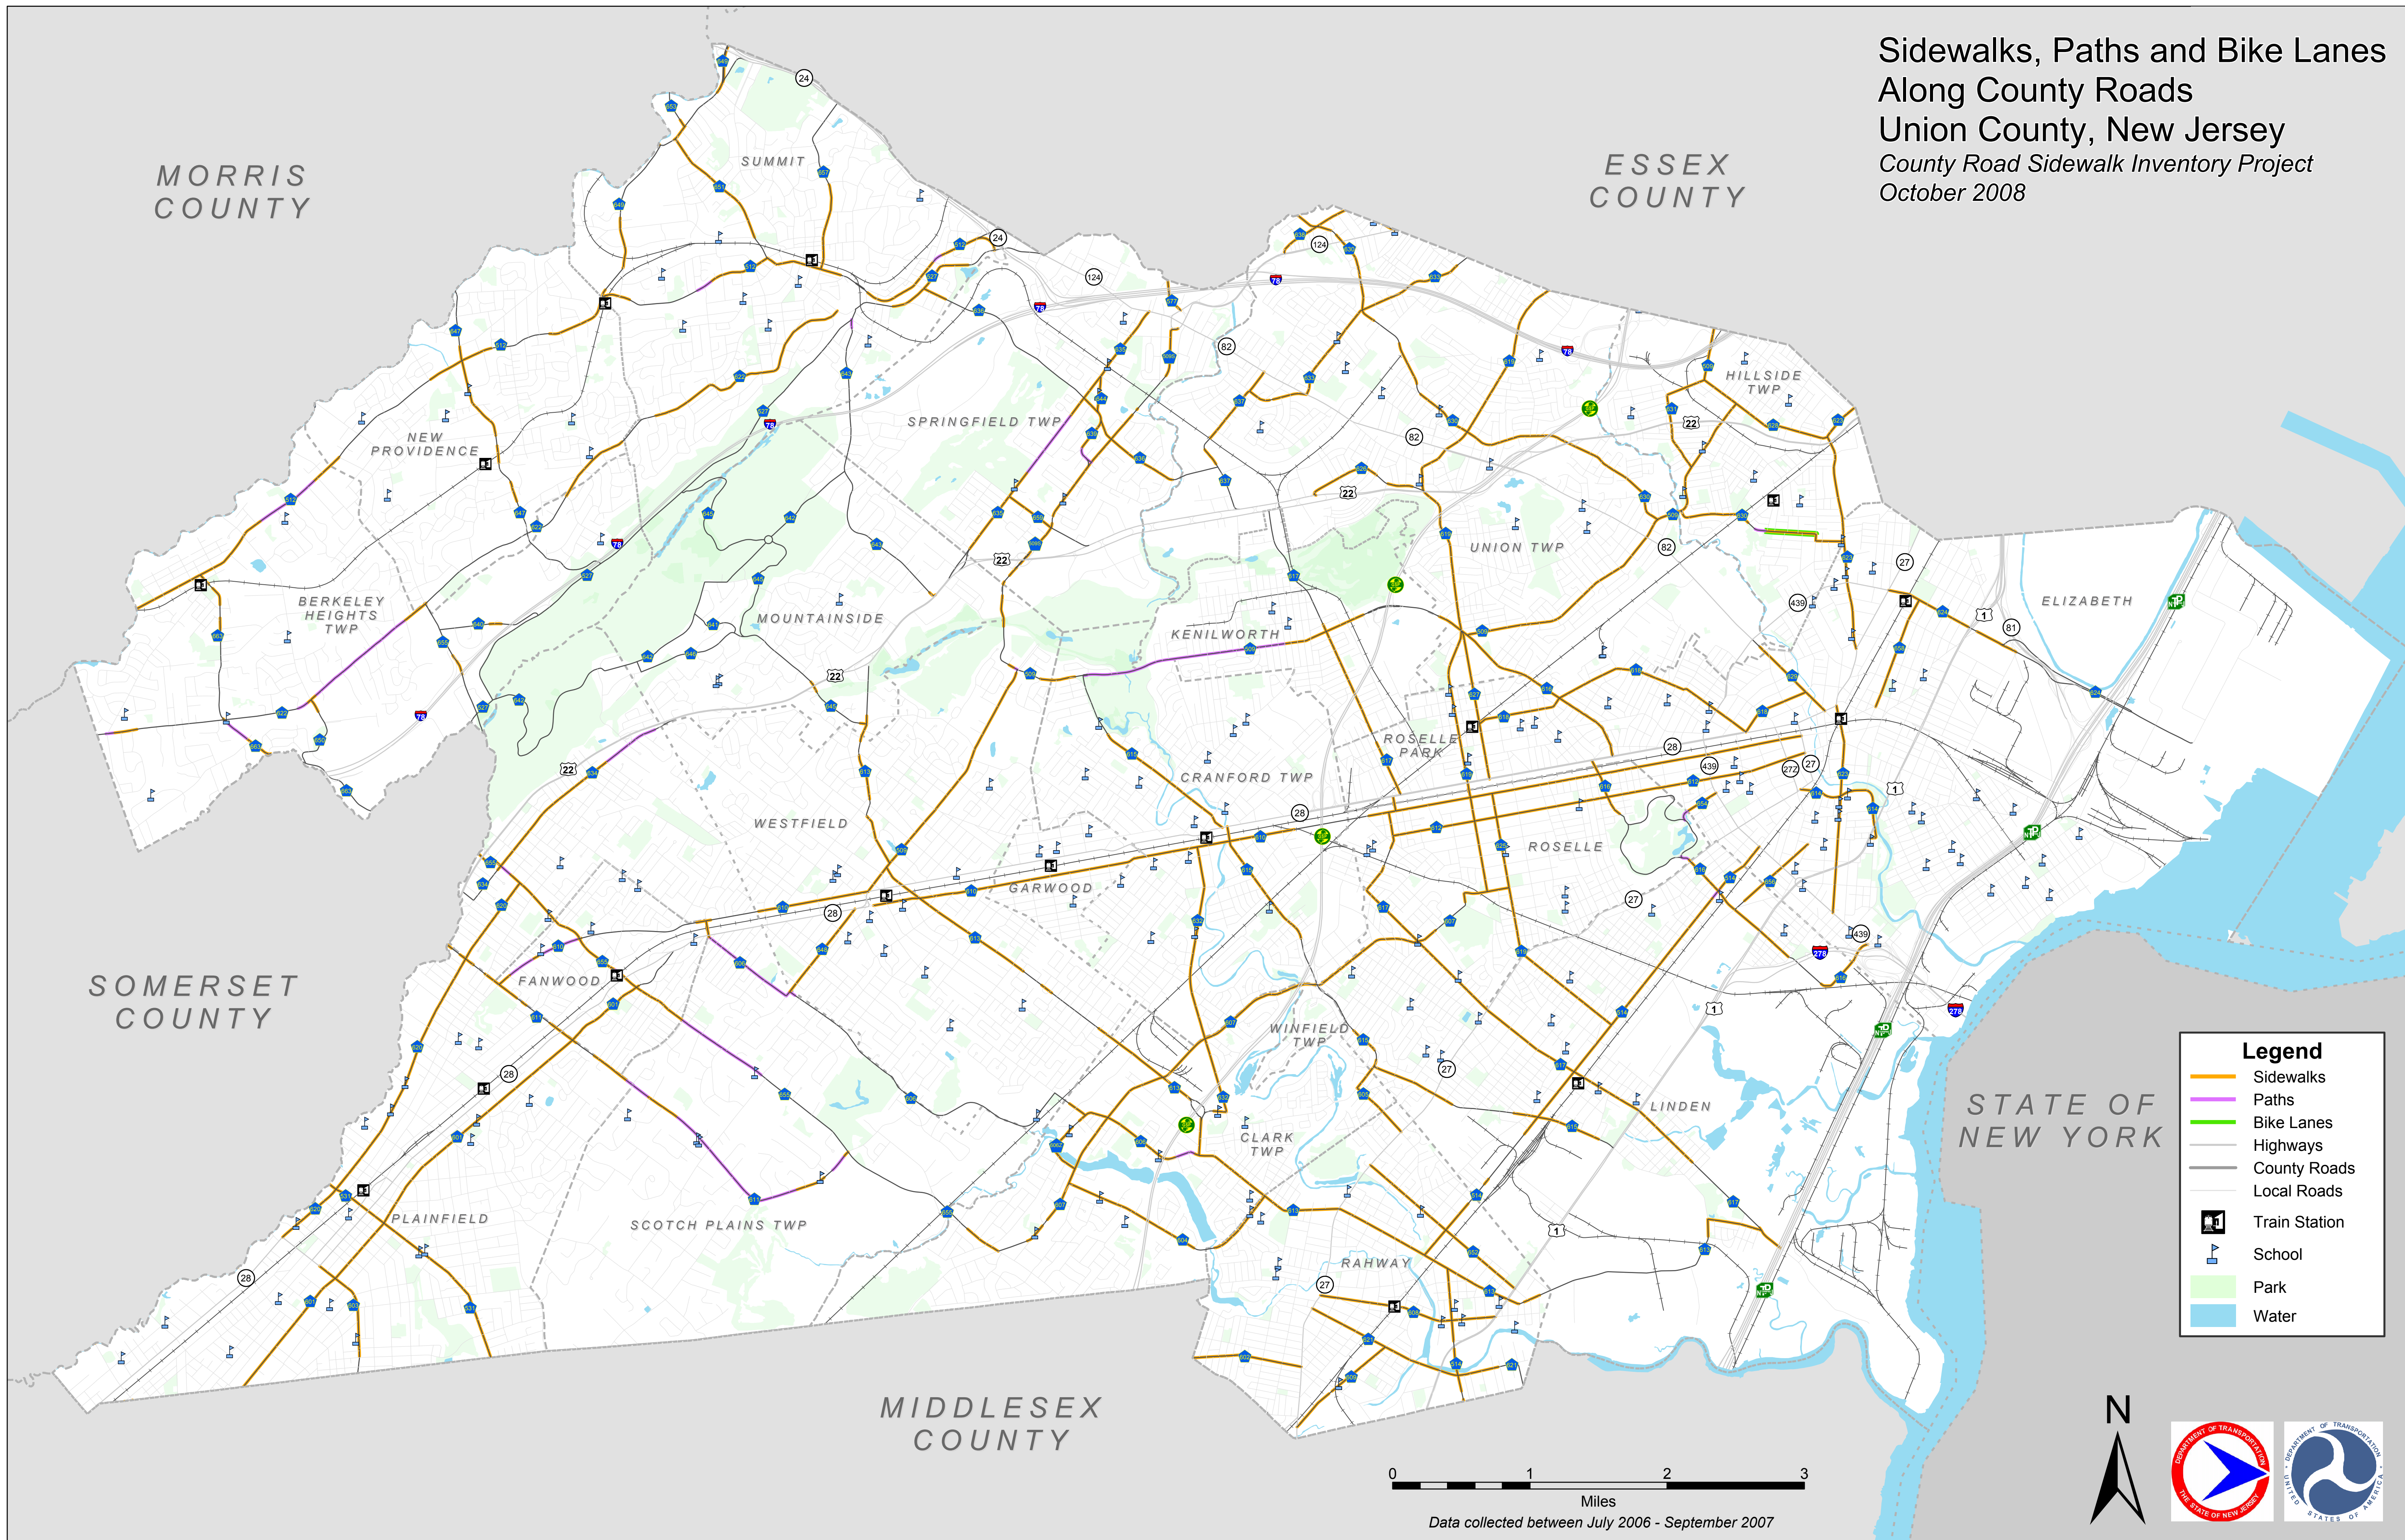

Sidewalks, Paths and Bike Lanes
 Along County Roads
 Union County, New Jersey
 County Road Sidewalk Inventory Project
 October 2008

MORRIS
 COUNTY

ESSEX
 COUNTY

SOMERSET
 COUNTY

MIDDLESEX
 COUNTY

STATE OF
 NEW YORK

Legend

- Sidewalks
- Paths
- Bike Lanes
- Highways
- County Roads
- Local Roads
-  Train Station
-  School
- Park
- Water

Data collected between July 2006 - September 2007