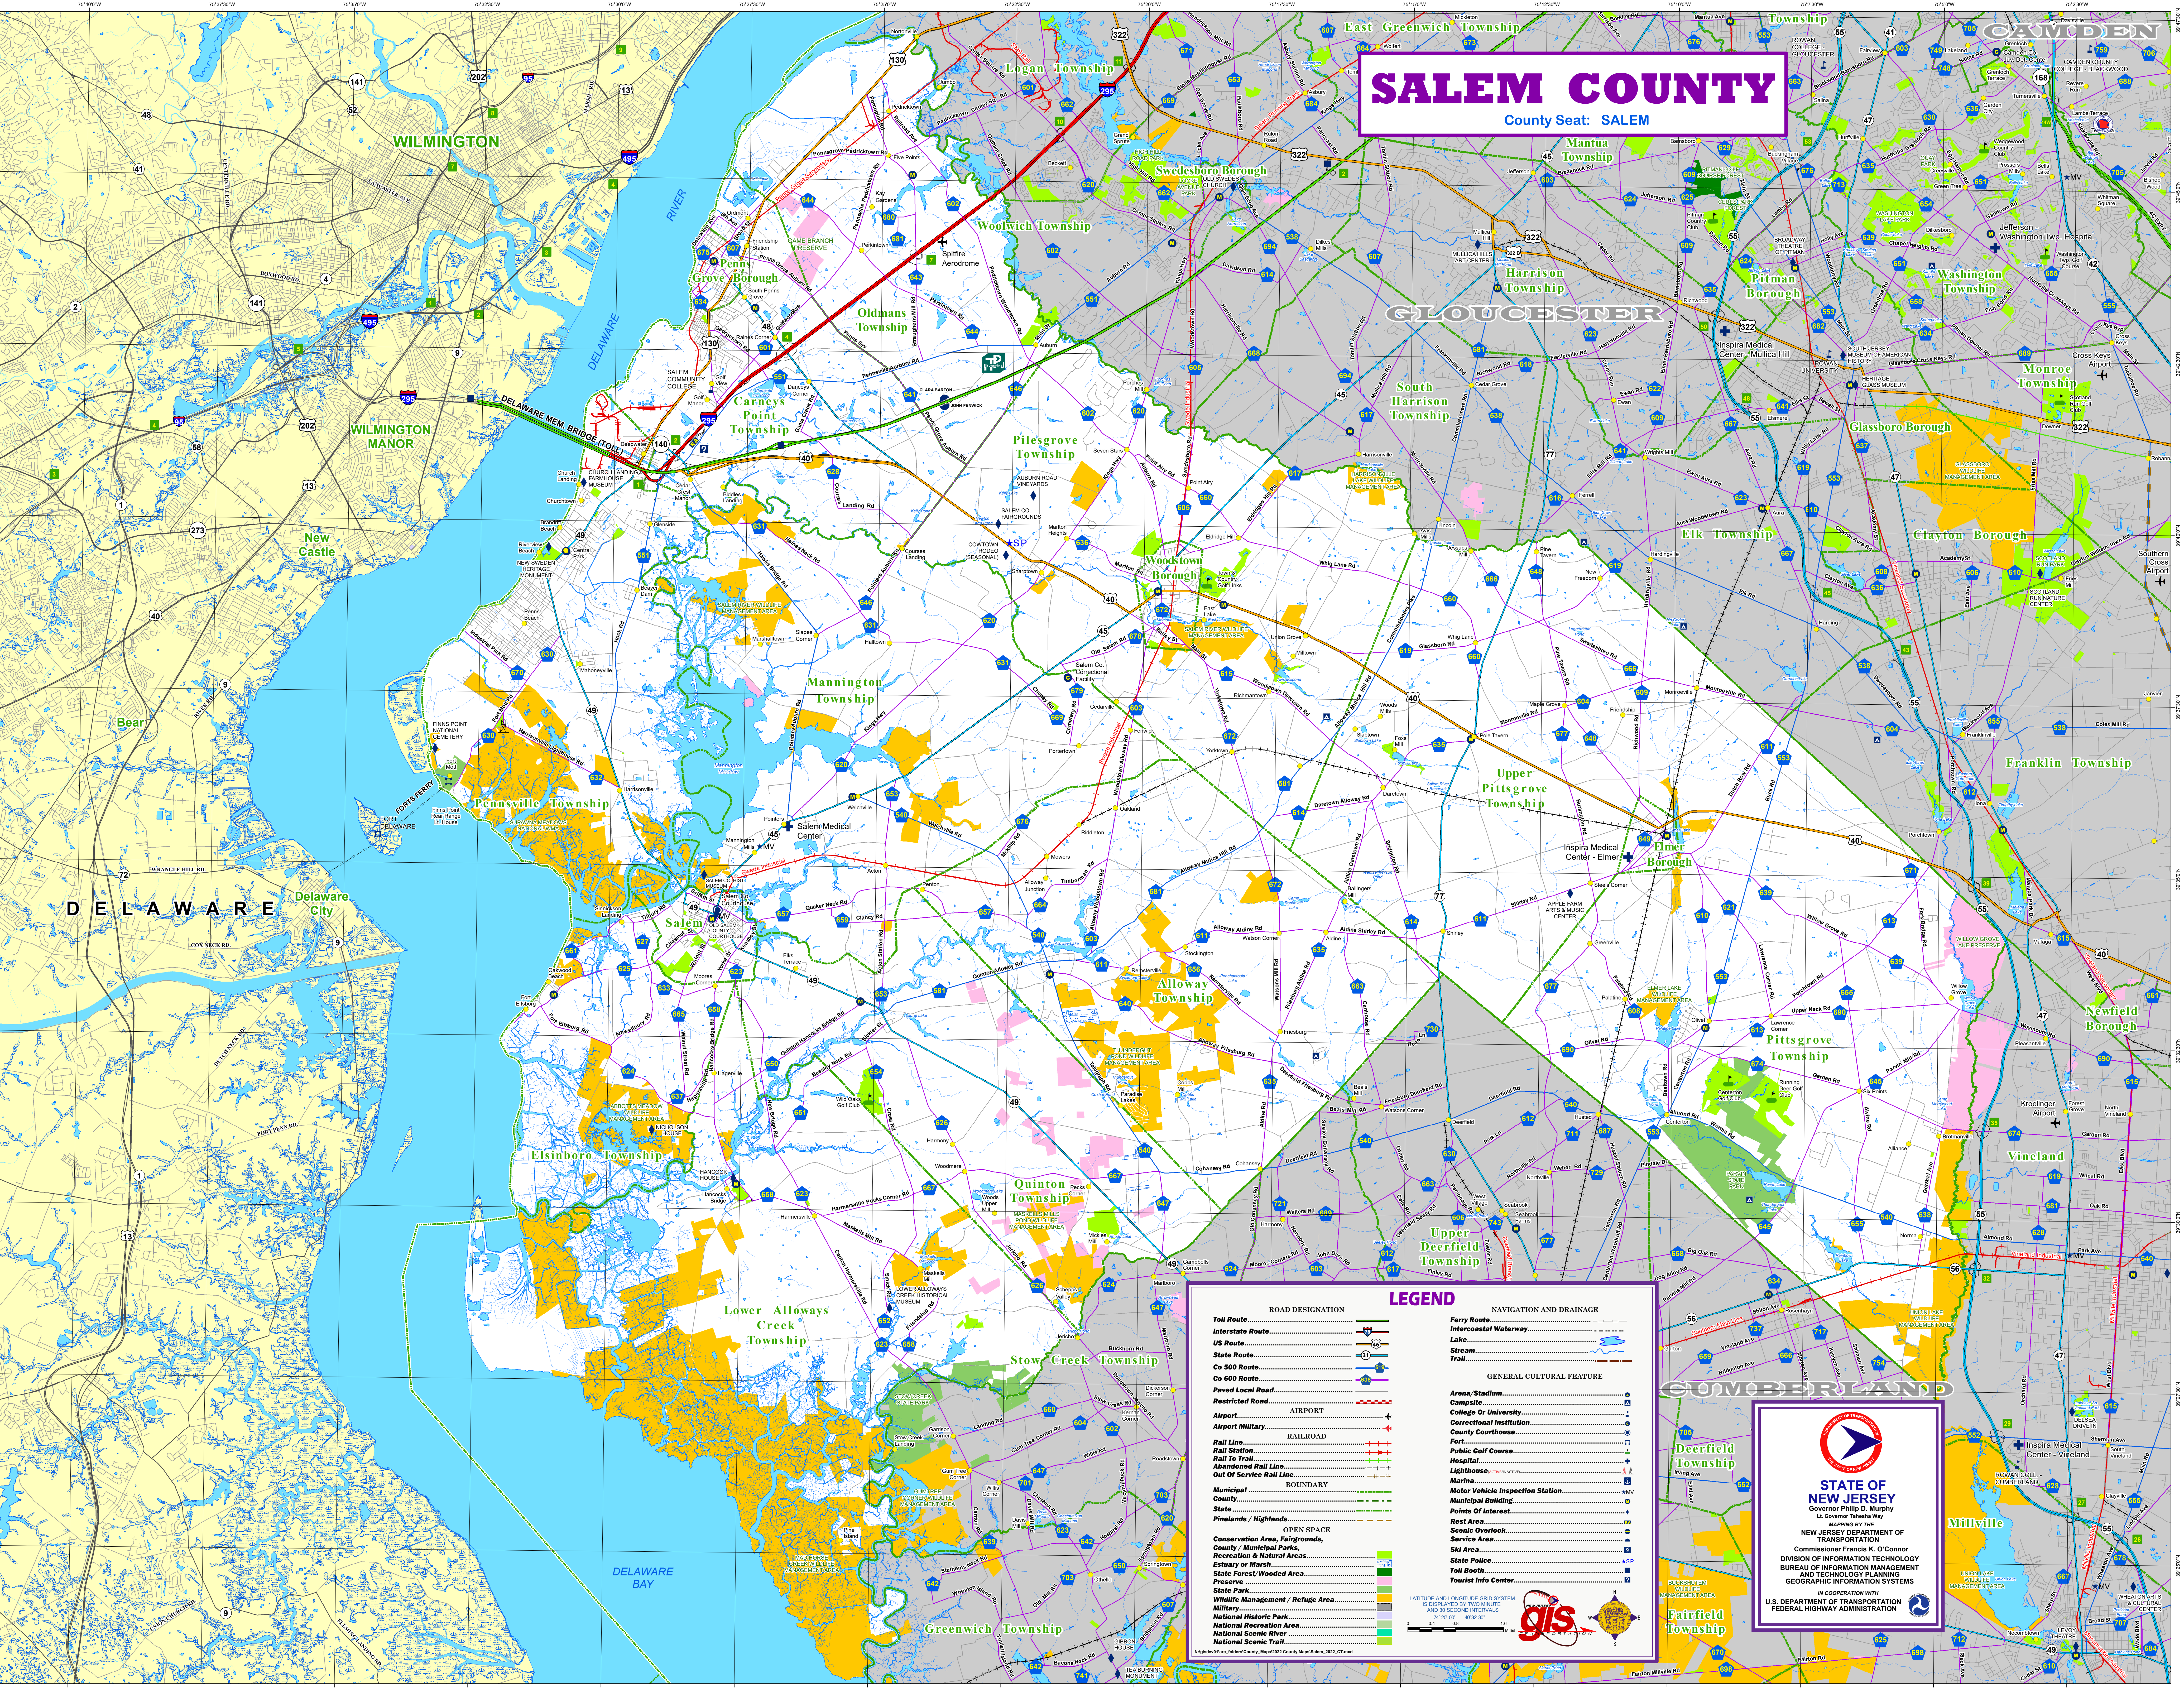

SALEM COUNTY

County Seat: SALEM