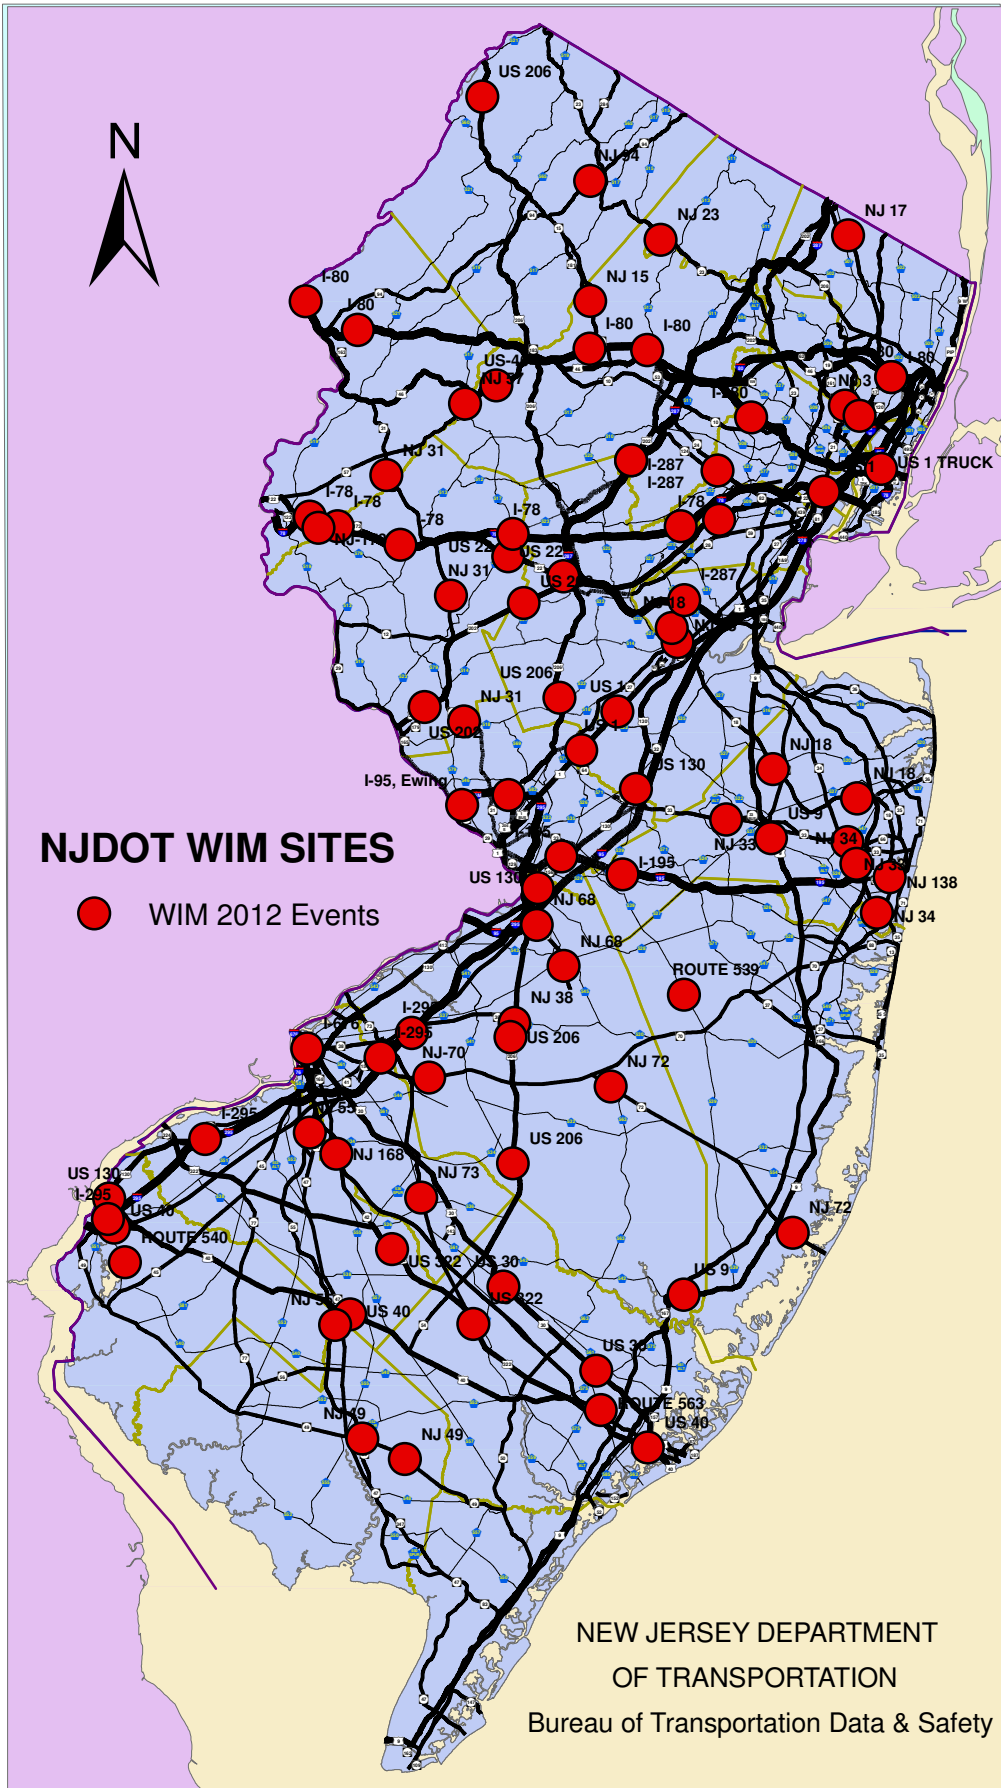

### NJDOT WIM SITES

 WIM 2012 Events

NEW JERSEY DEPARTMENT  
OF TRANSPORTATION  
Bureau of Transportation Data & Safety