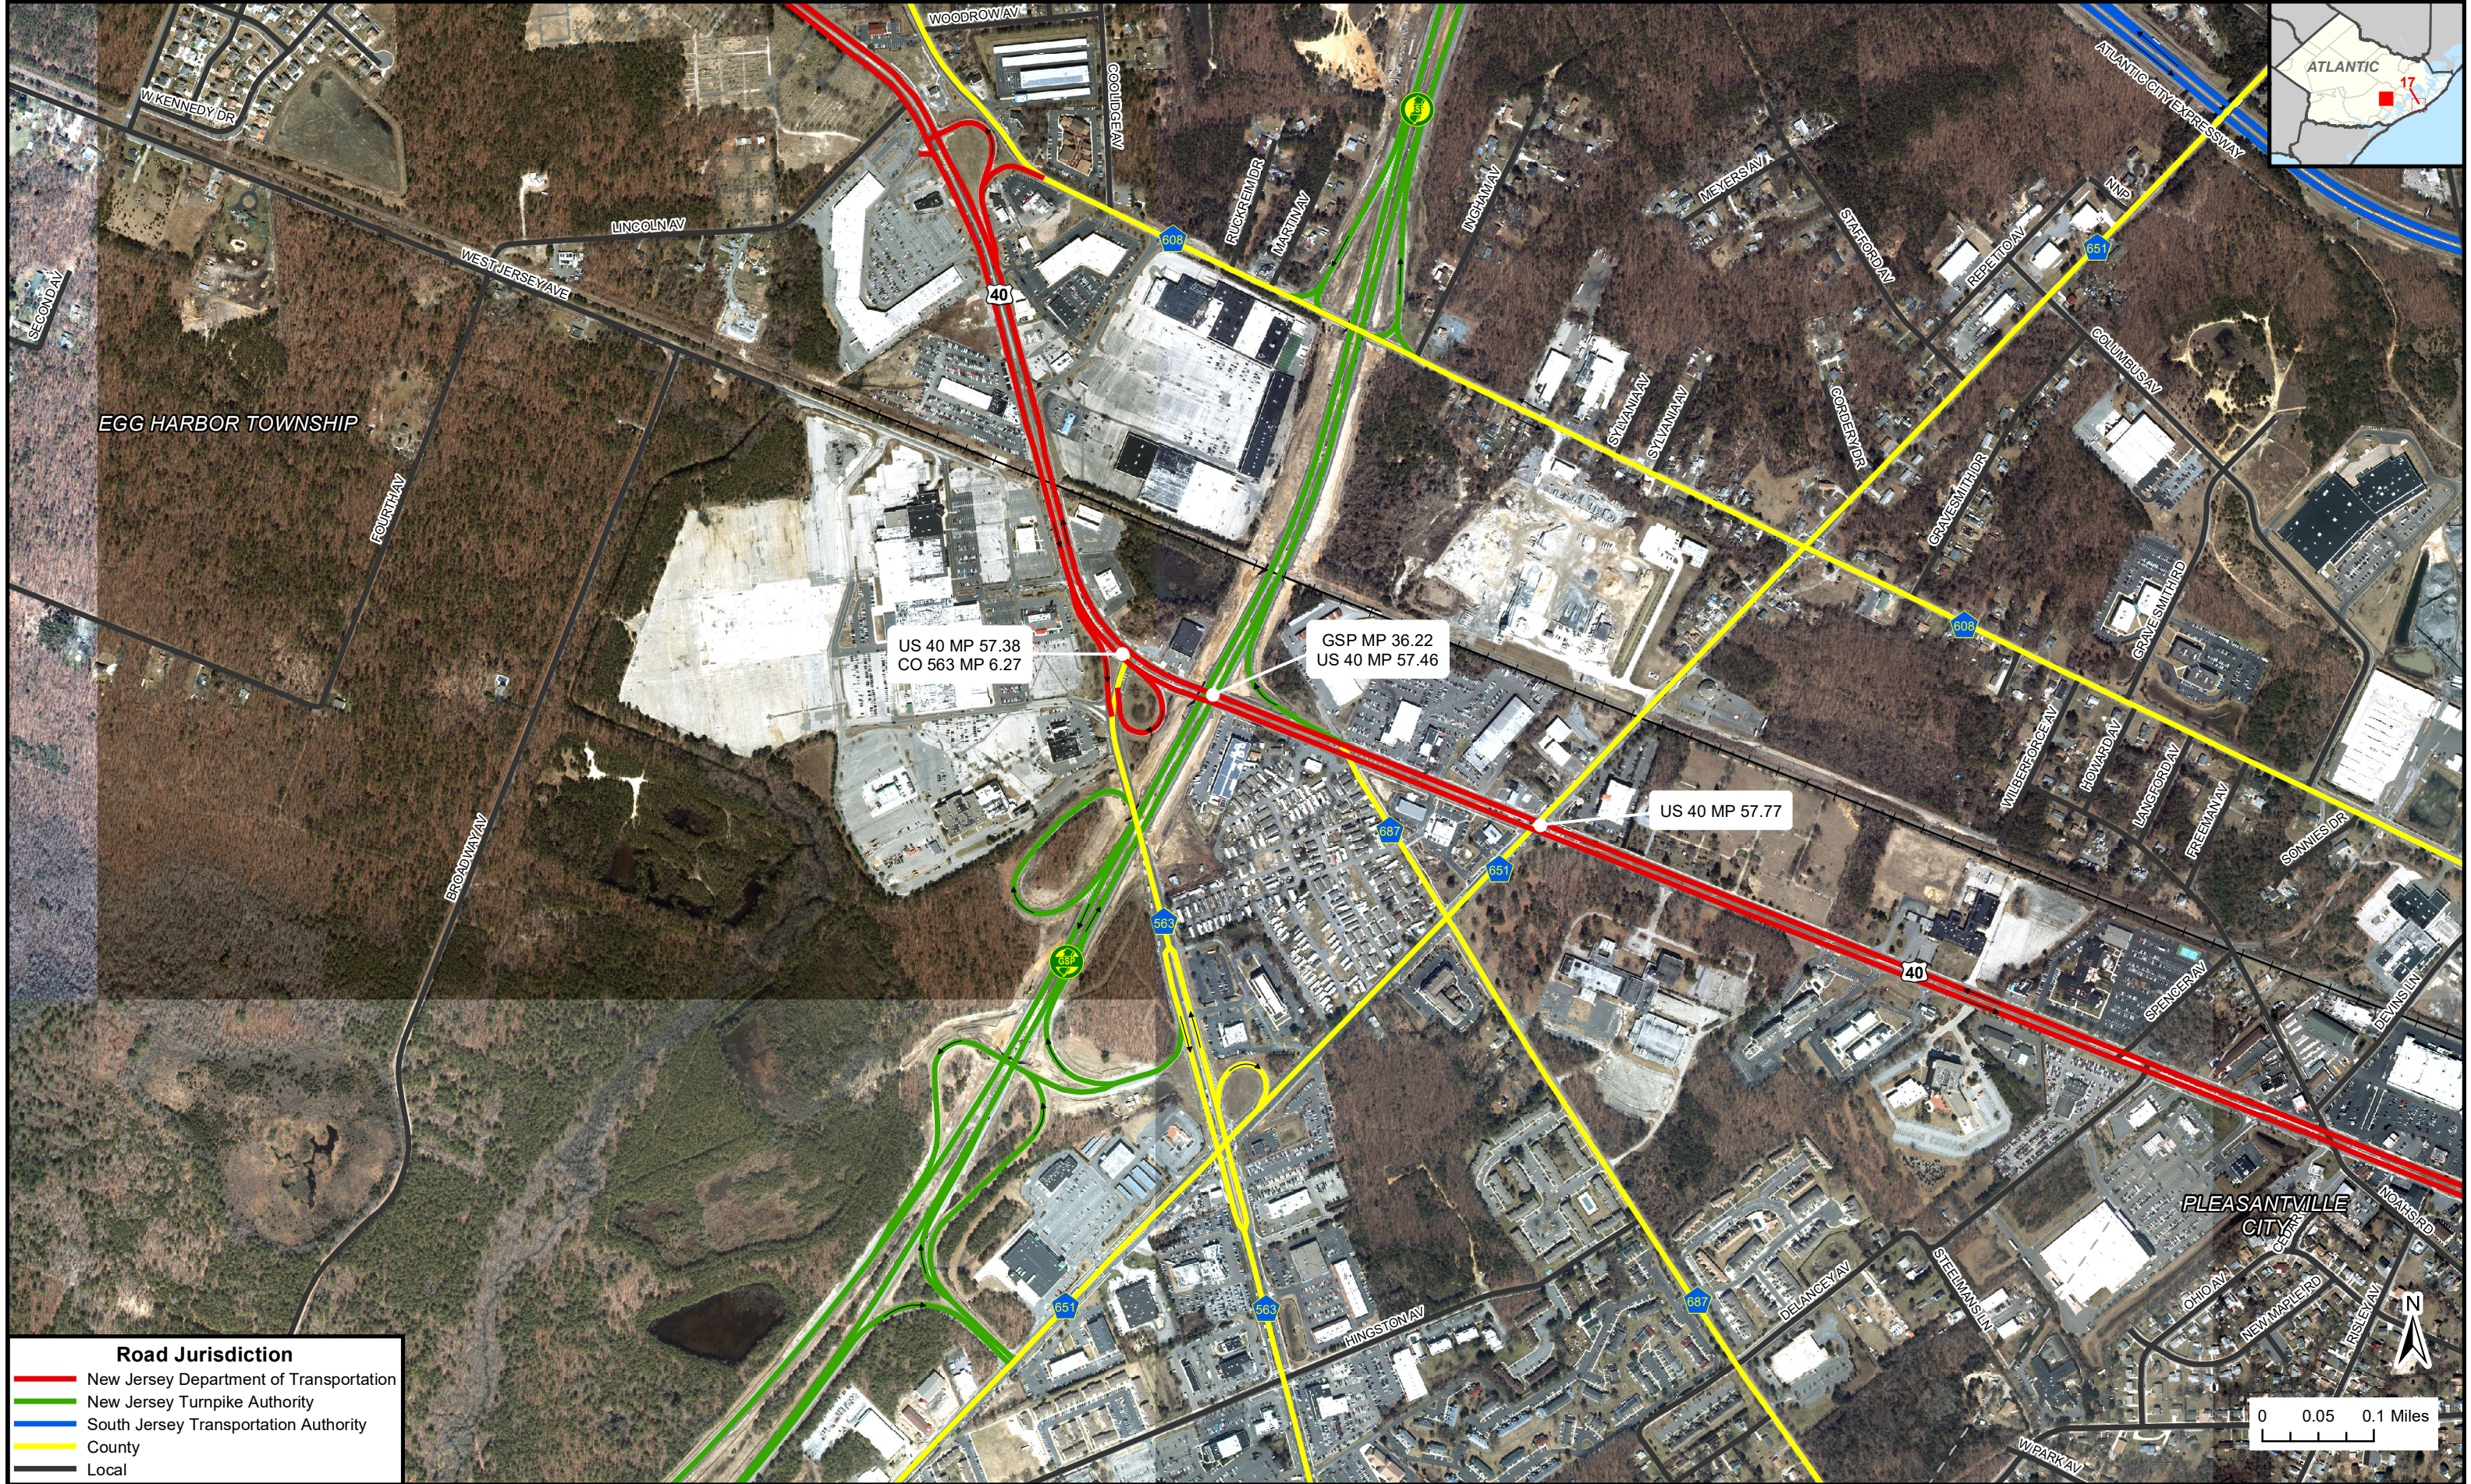

ENLARGED VIEW 48 (Egg Harbor Township and Pleasantville City, Atlantic County)

**Road Jurisdiction**

- New Jersey Department of Transportation
- New Jersey Turnpike Authority
- South Jersey Transportation Authority
- County
- Local

0 0.05 0.1 Miles