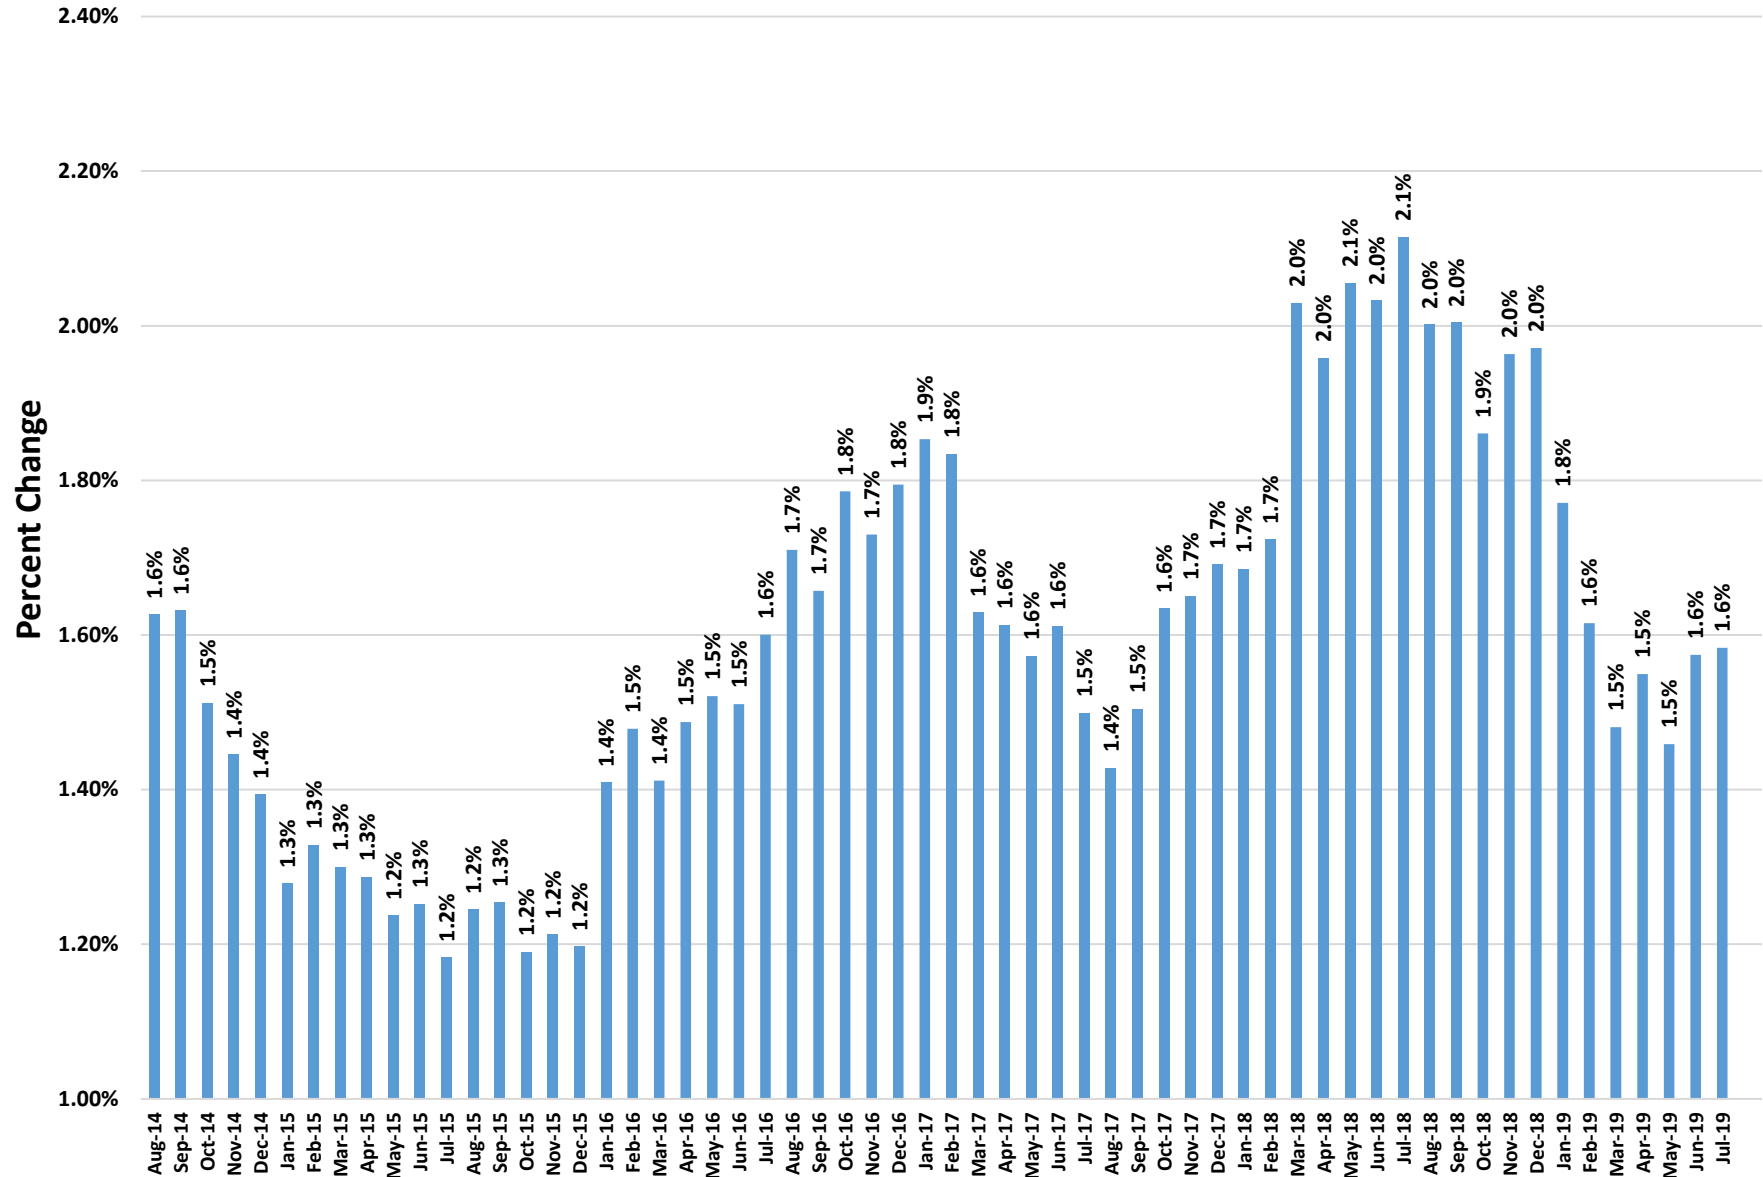

Personal Income

Source: Compiles By OREA using United States Bureau of Economic Analysis

Personal Consumption Expenditures

Source: United States Bureau of Economic Analysis

Personal Consumption Expenditures (PCE) Price Index, Pct. Chg. Y/Y

Source: United States Bureau of Economic Analysis

Core PCE (Excl. Food & Energy) Price Index, Pct. Chg. Y/Y

Source: United States Bureau of Economic Analysis