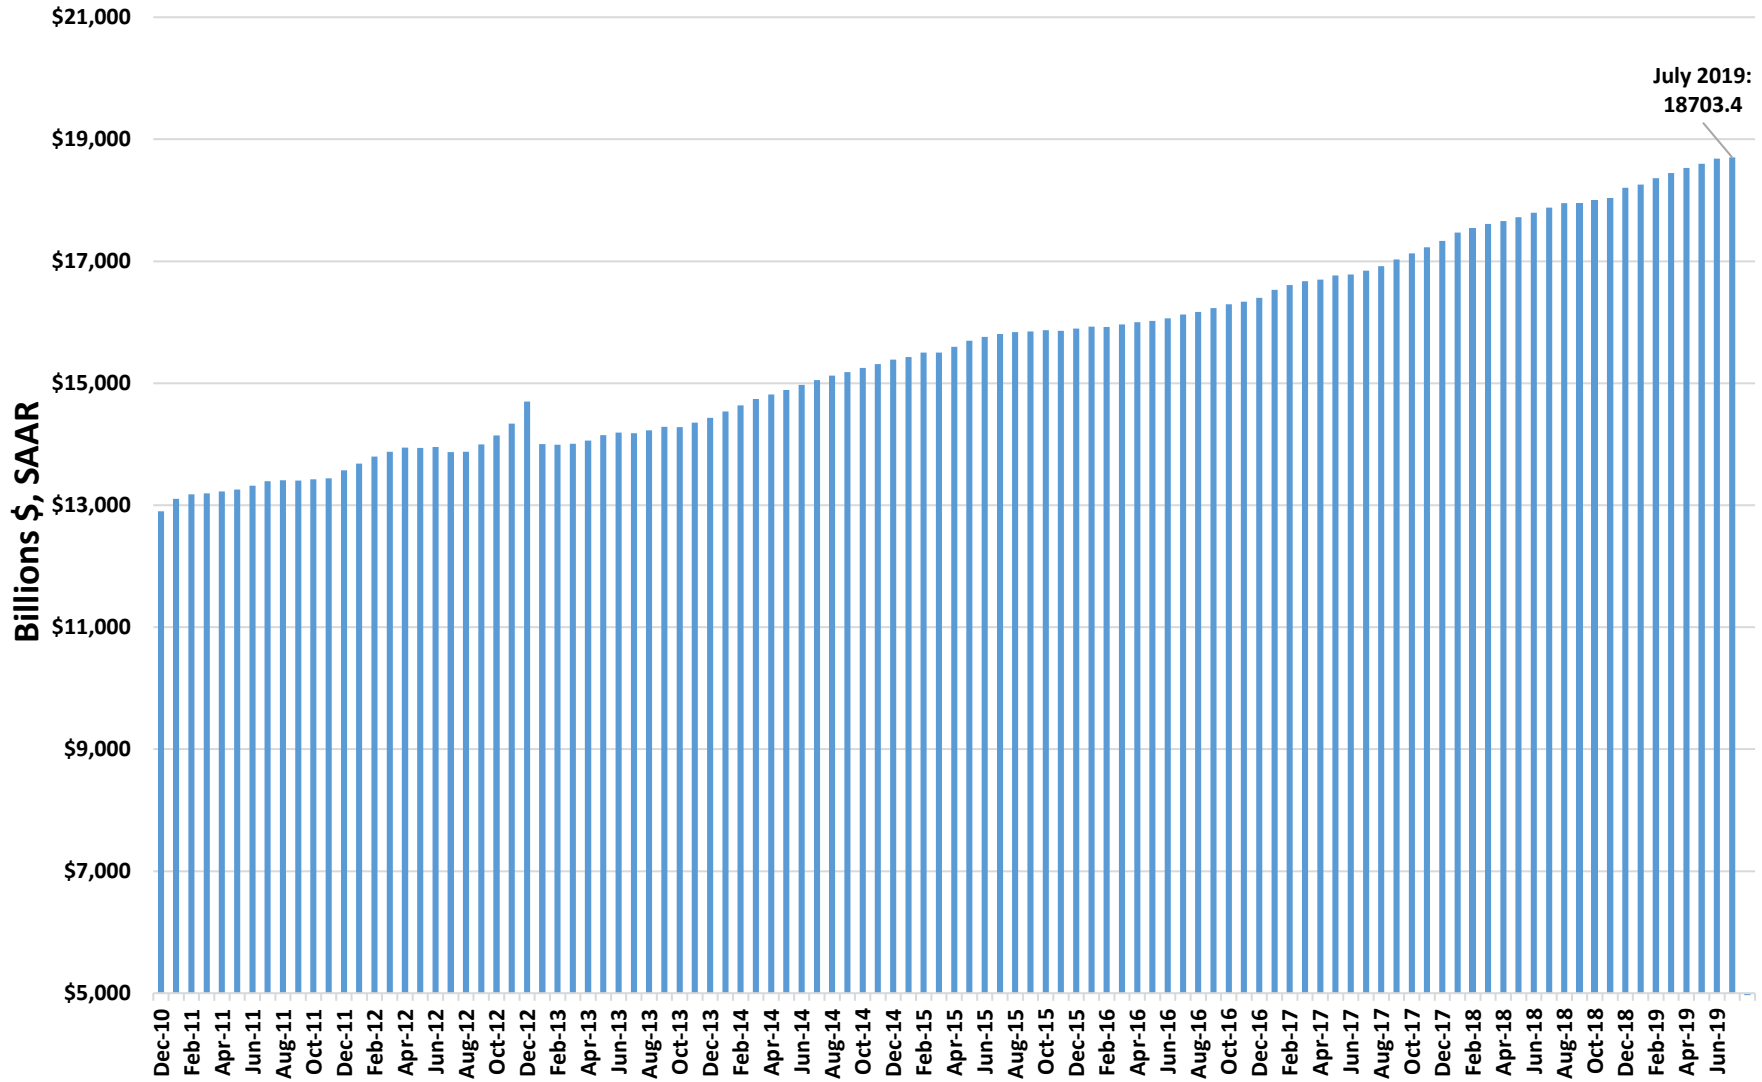

Personal Income

Source: Compiles By OREA using United States Bureau of Economic Analysis

Personal Consumption Expenditures

Source: United States Bureau of Economic Analysis

Personal Consumption Expenditures (PCE) Price Index, Pct. Chg. Y/Y

Source: United States Bureau of Economic Analysis

Core PCE (Excl. Food & Energy) Price Index, Pct. Chg. Y/Y

Source: United States Bureau of Economic Analysis