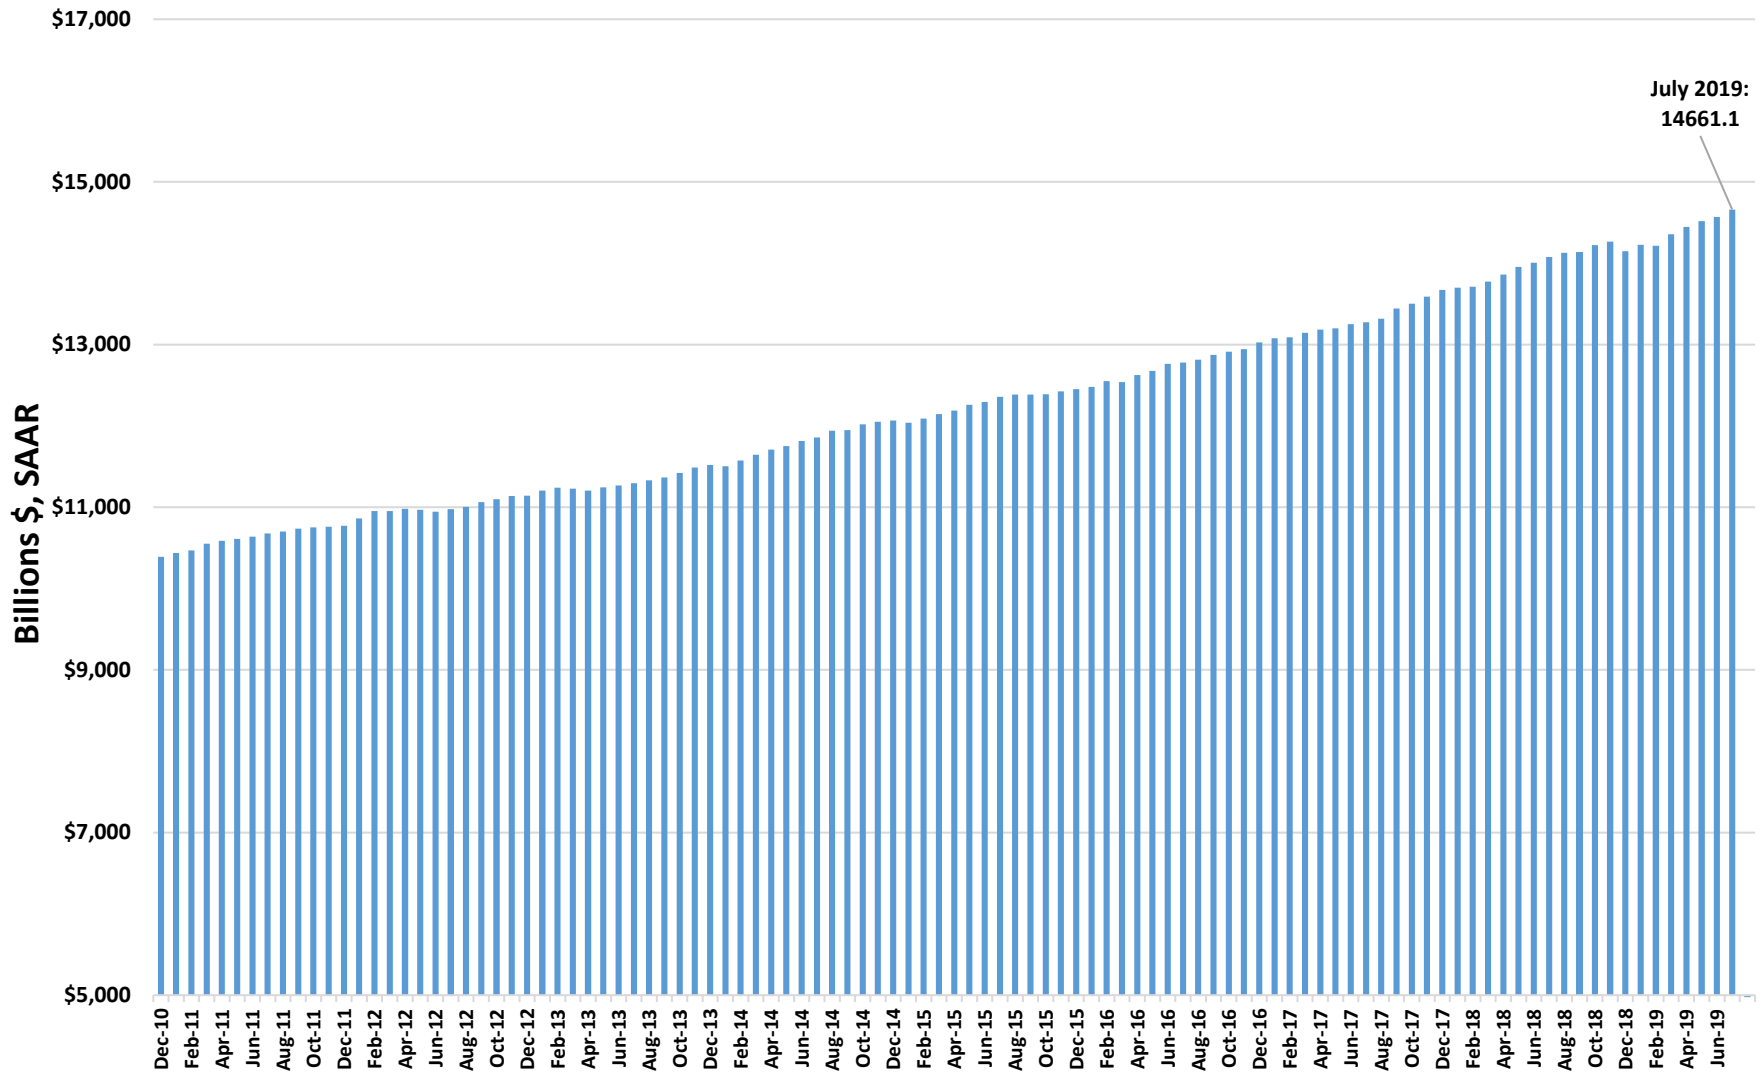

Personal Income

Source: Compiles By OREA using United States Bureau of Economic Analysis

Personal Consumption Expenditures

Source: United States Bureau of Economic Analysis

Personal Consumption Expenditures (PCE) Price Index, Pct. Chg. Y/Y

Source: United States Bureau of Economic Analysis

Core PCE (Excl. Food & Energy) Price Index, Pct. Chg. Y/Y

Source: United States Bureau of Economic Analysis