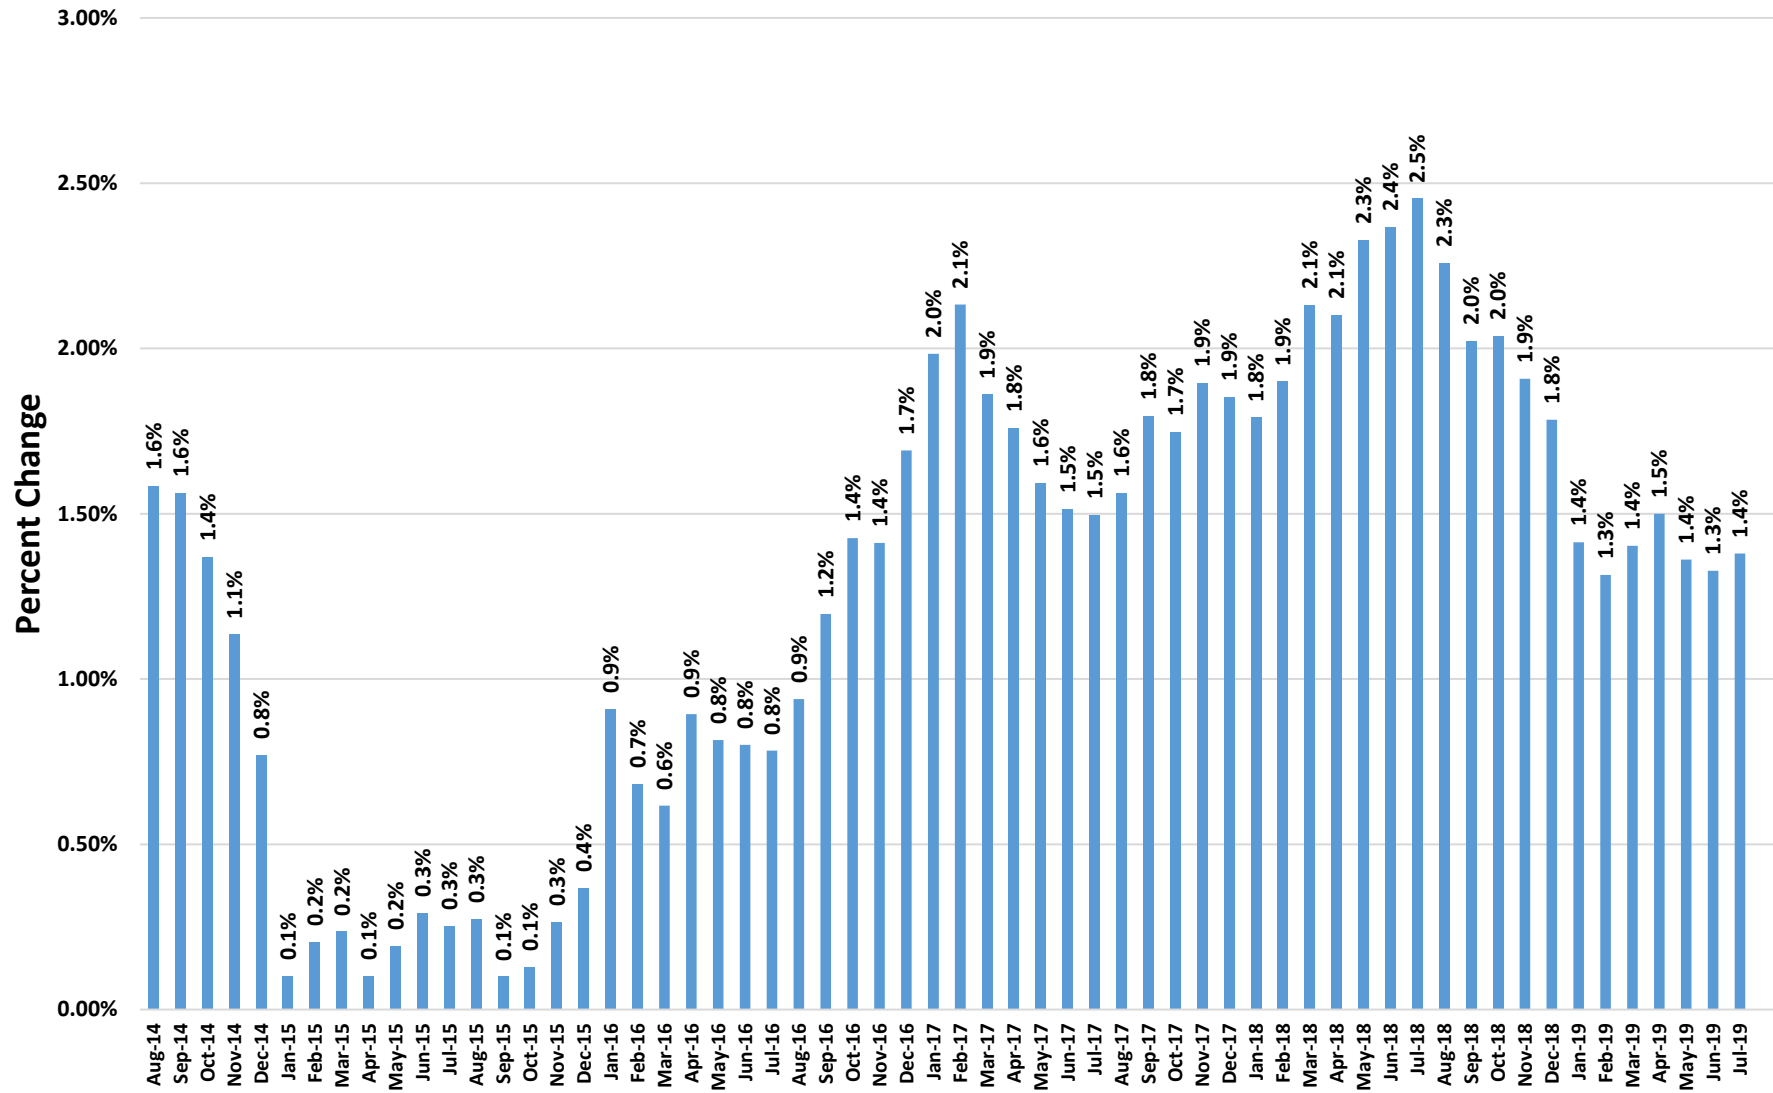

Personal Income

Source: Compiles By OREA using United States Bureau of Economic Analysis

Personal Consumption Expenditures

Source: United States Bureau of Economic Analysis

Personal Consumption Expenditures (PCE) Price Index, Pct. Chg. Y/Y

Source: United States Bureau of Economic Analysis

Core PCE (Excl. Food & Energy) Price Index, Pct. Chg. Y/Y

Source: United States Bureau of Economic Analysis