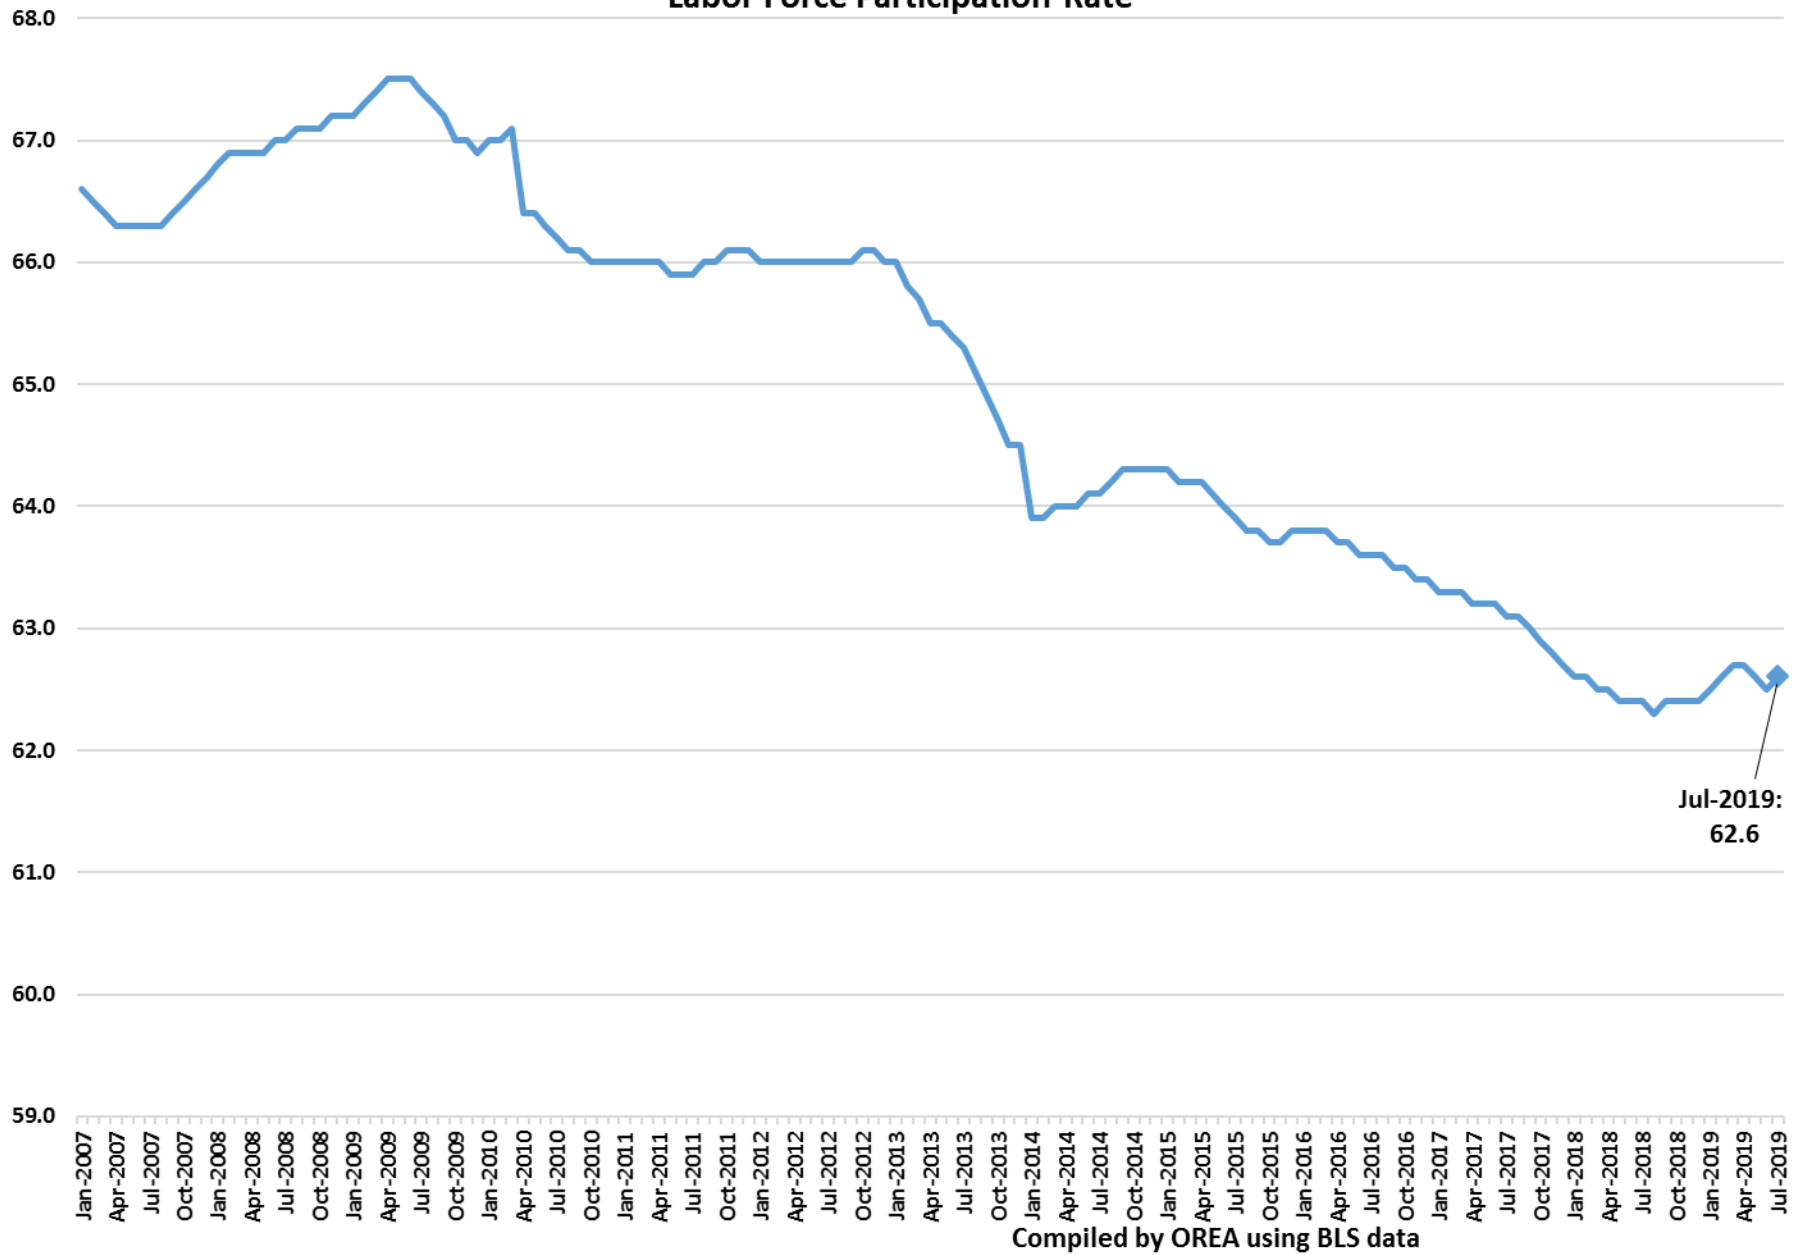

Nonfarm Payroll Employment, January 2007 -- Present (New Jersey)

Compiled by OREA using BLS data

Private-Sector Employment, January 2007 -- Present (New Jersey)

Compiled by OREA using BLS data

Unemployment Rate, January 2007 -- Present (New Jersey)

Labor Force Participation Rate

Jul-2019:
62.6