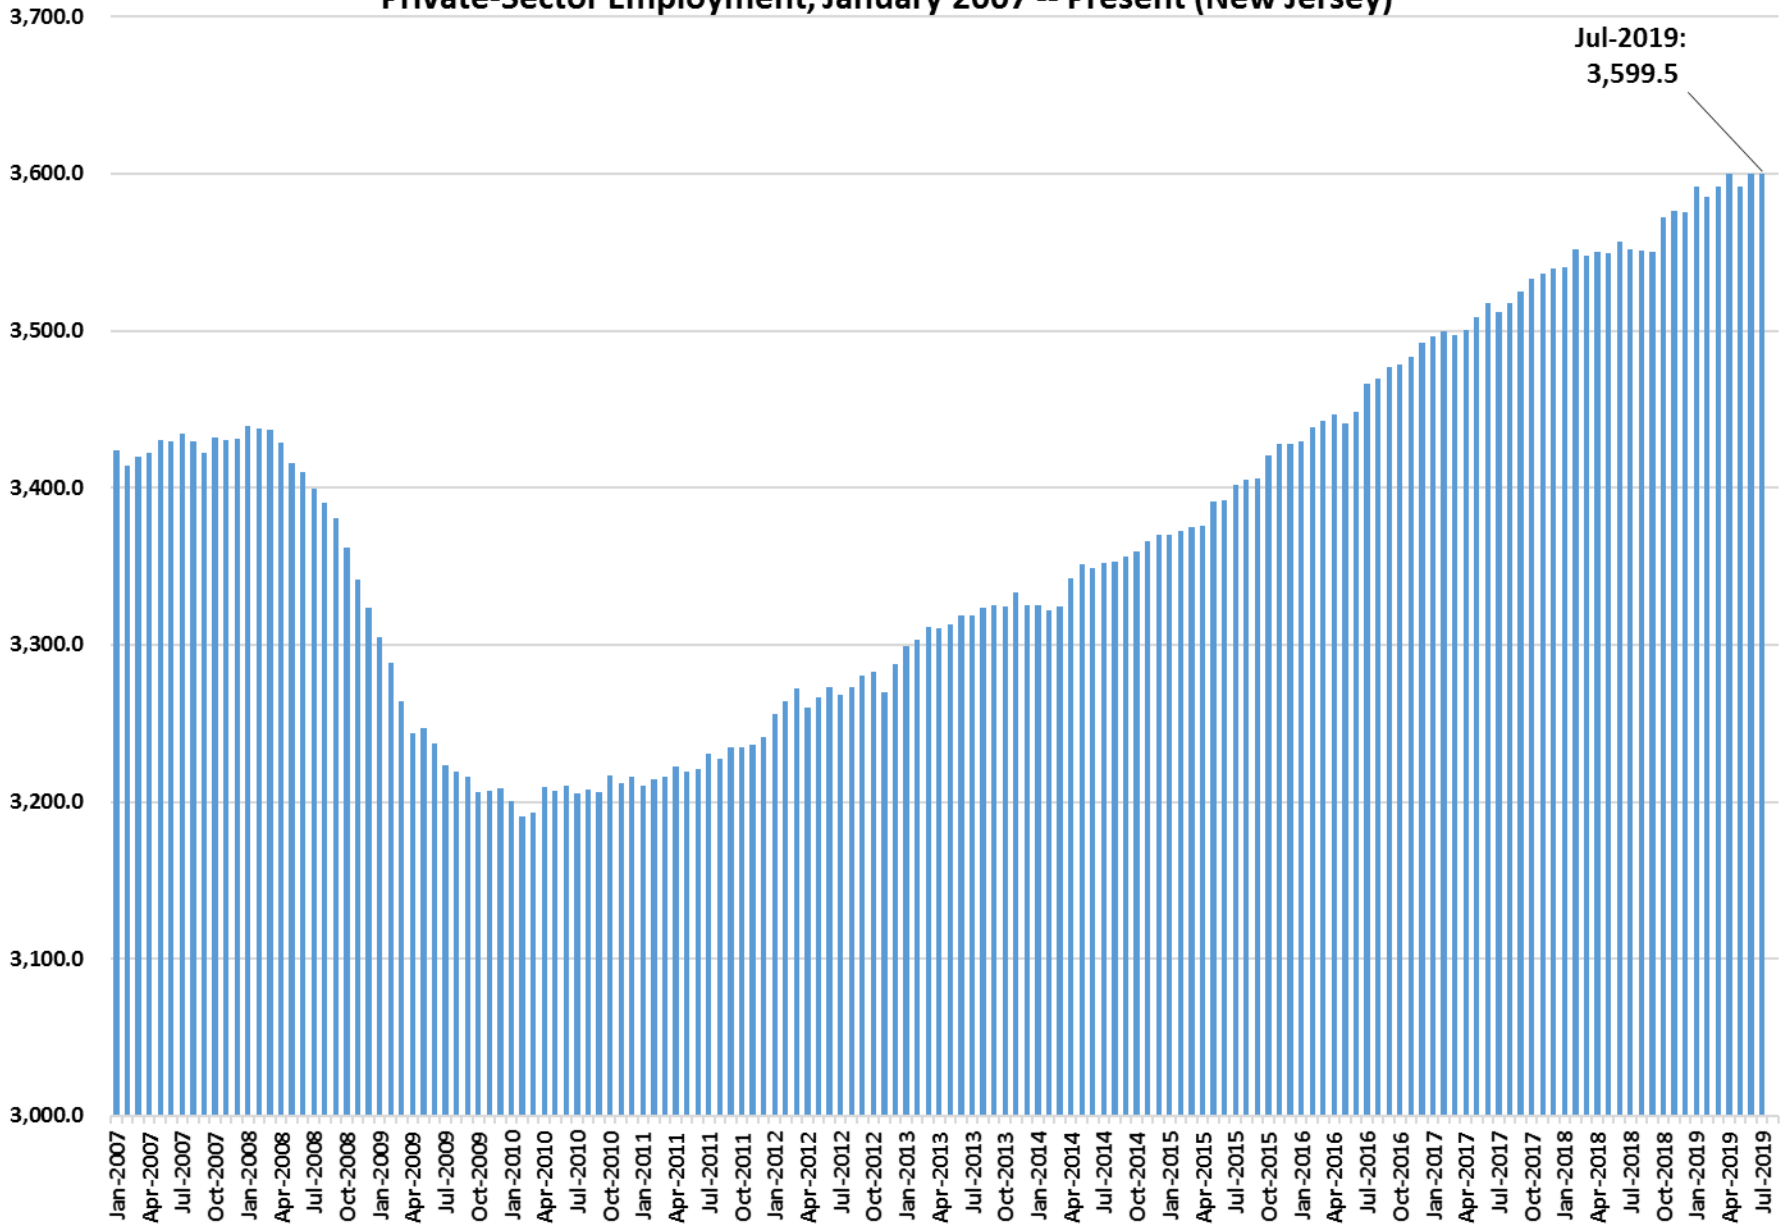

Nonfarm Payroll Employment, January 2007 -- Present (New Jersey)

Compiled by OREA using BLS data

Private-Sector Employment, January 2007 -- Present (New Jersey)

Compiled by OREA using BLS data

Unemployment Rate, January 2007 -- Present (New Jersey)

Labor Force Participation Rate

Jul-2019:
62.6