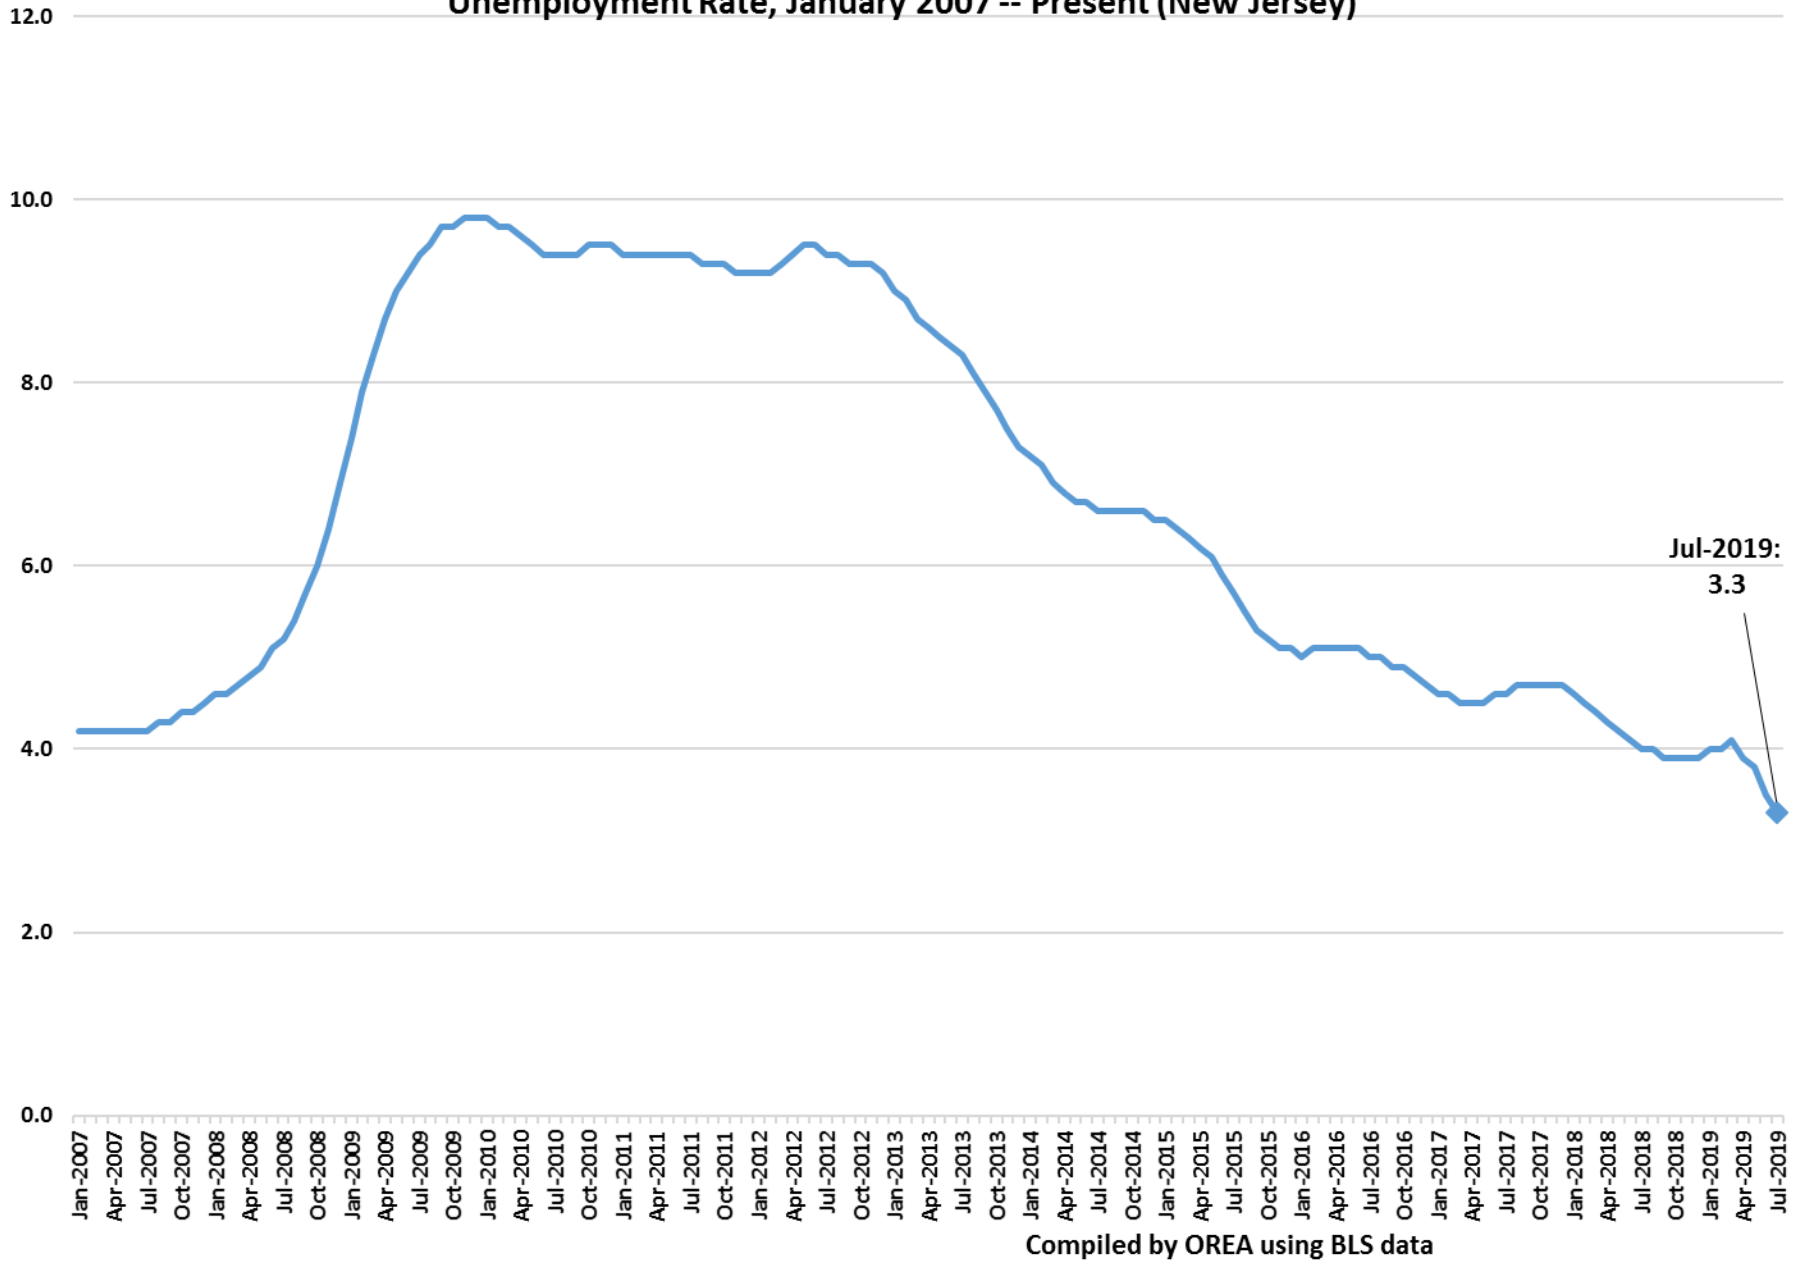

Nonfarm Payroll Employment, January 2007 -- Present (New Jersey)

Compiled by OREA using BLS data

Private-Sector Employment, January 2007 -- Present (New Jersey)

Compiled by OREA using BLS data

Unemployment Rate, January 2007 -- Present (New Jersey)

Labor Force Participation Rate

Jul-2019:
62.6