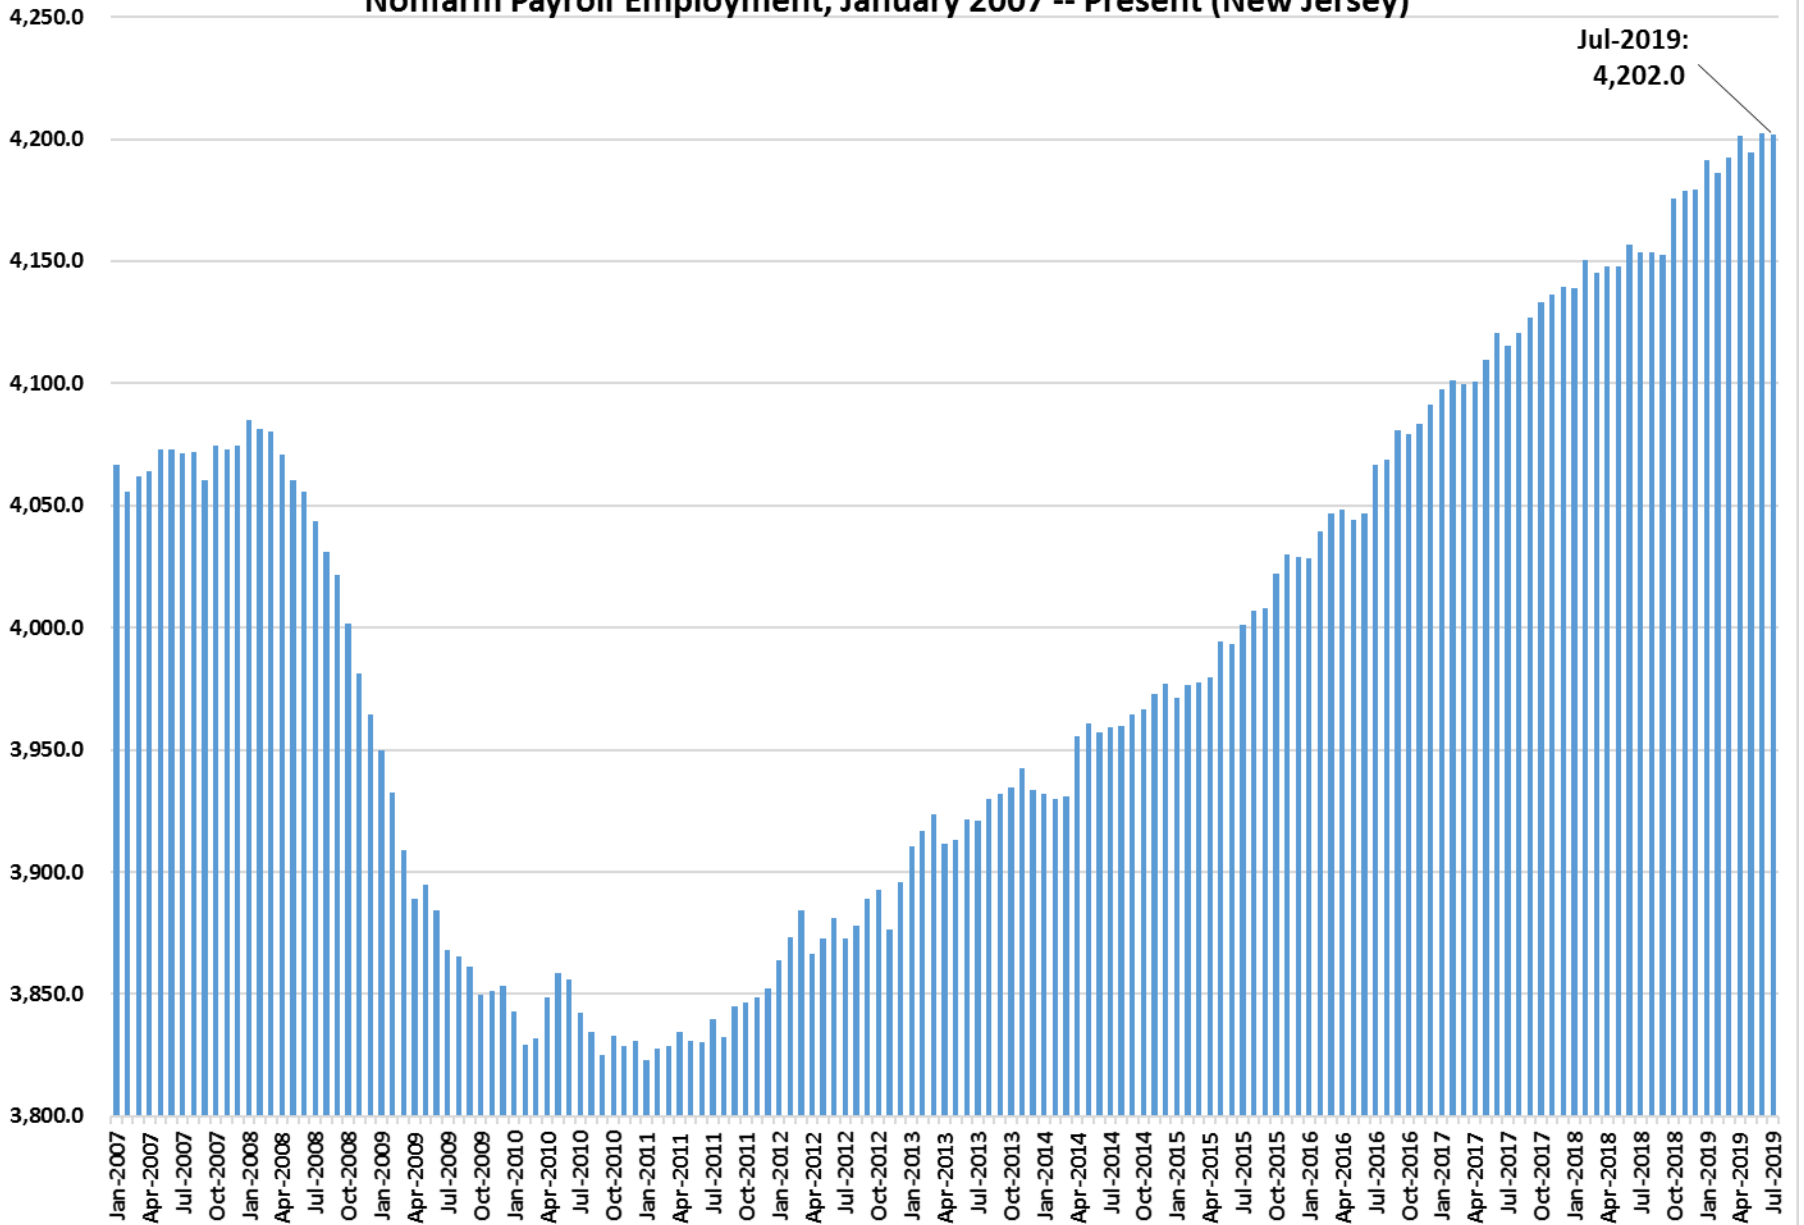

Nonfarm Payroll Employment, January 2007 -- Present (New Jersey)

Compiled by OREA using BLS data

Private-Sector Employment, January 2007 -- Present (New Jersey)

Compiled by OREA using BLS data

Unemployment Rate, January 2007 -- Present (New Jersey)

Labor Force Participation Rate

Jul-2019:
62.6