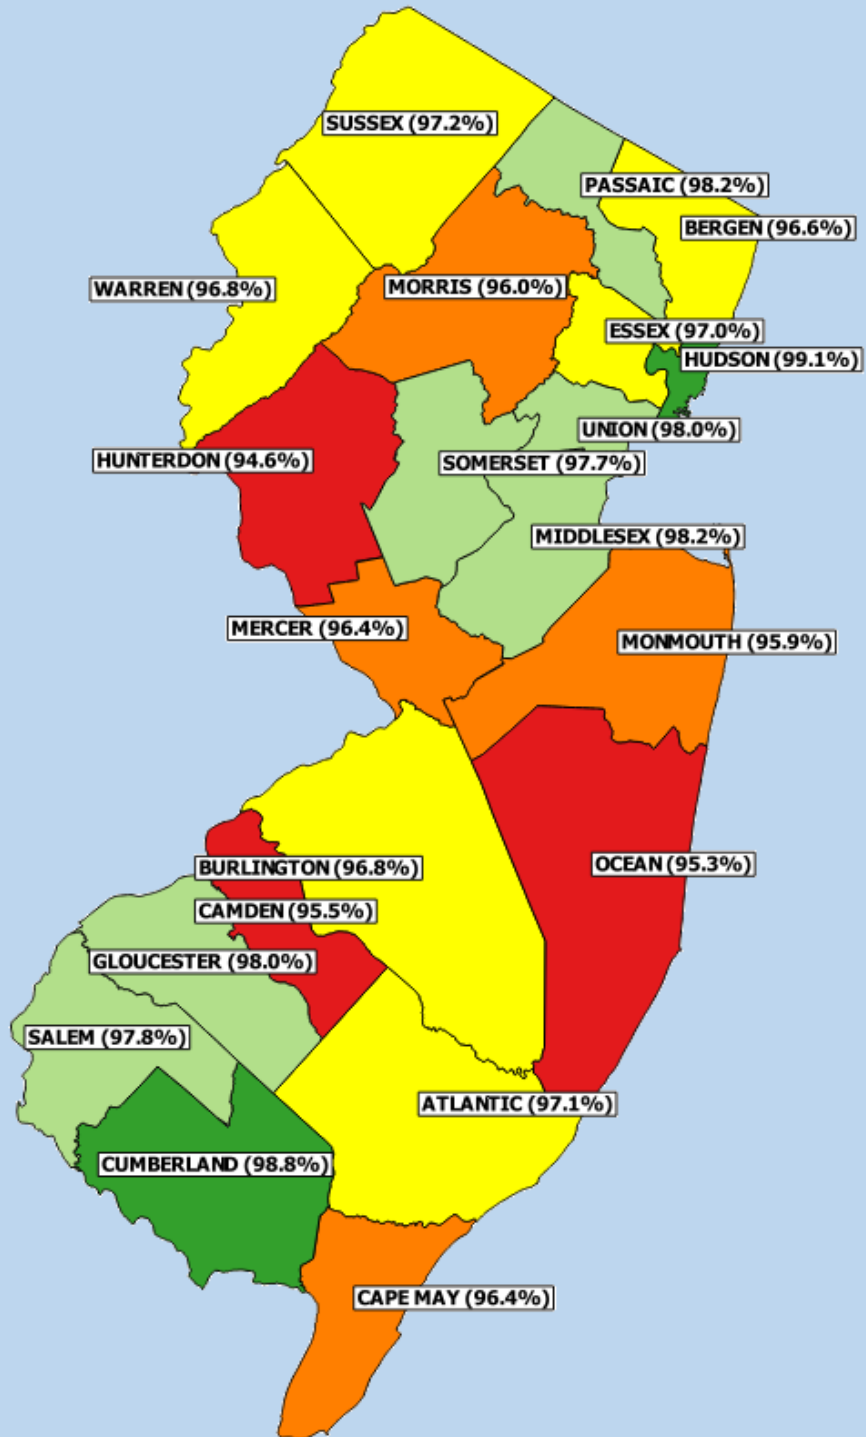

Kindergarten Vaccination Rates by County – 2017 Audit

Green – Highest Vaccination Rates
Light Green – Second Highest Rates
Yellow – Middle Rates
Orange – Second Lowest Rates
Red – Lowest Rates