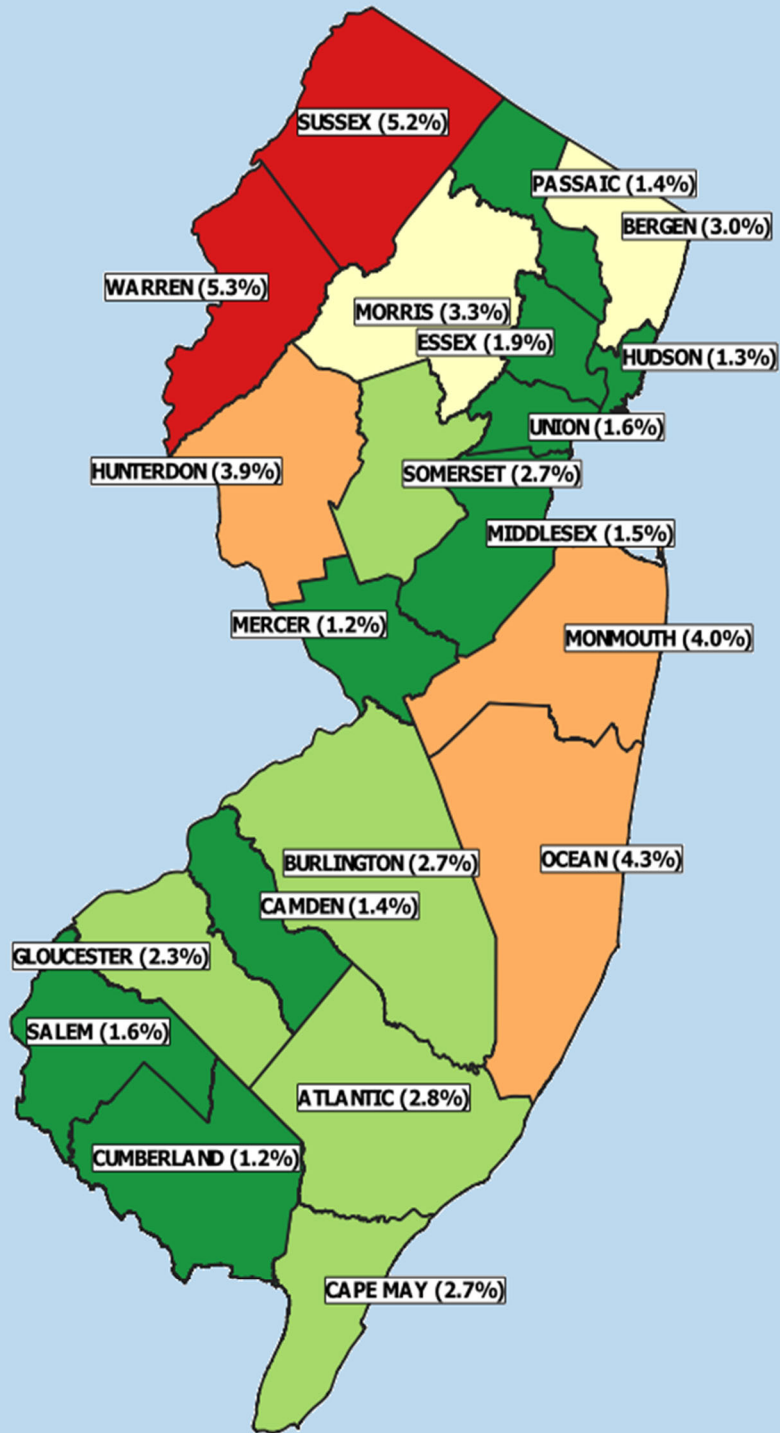

Kindergarten Religious Exemption Rates by County – 2019 Audit

- Green – Lowest Religious Exemption Rates
- Light Green – Second Lowest Rates
- Yellow – Middle Rates
- Orange – Second Highest Rates
- Red – Highest Rates